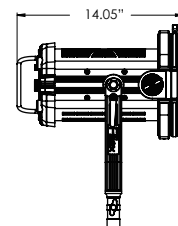

Values in this table are typical.

*CRI_{Ra} is the averaged result of R1 to R8; CRI_{Ext} is the averaged value of R1 to R15.

BEAM PROFILE

Q8 Travel

Industry Standard

SPECIFICATIONS

Fresnel Size	8"
Beam Angle	12°-60°
CCT Range	2800-6500K Continuous Tuning
Hue Control	± 0.25 Green/Magenta
CRI	98 Typical
Dimming	100% - 0% (Cut off @ 0.1%)
LED	(One) 300W DiCon Dense Matrix LED
Input Power	DC 48V-54V
Power Consumption	340W Max AC 300W Max DC
Power Adapter	AC Input: 100-240V AC, 50~60Hz DC Output: 48V
Power Port	XLR-3P
DMX Port	Two XLR-5P Ports and Two RJ45 Ports (3 Channels: Dimming, CCT, & Hue)
USB 5V	Yes
Weight	Fixture: 16.2 lbs / 7.35kg (Includes Yoke) Power Adapter: 5.6 lbs/2.6kg
Size	L 14.1" x W 12.3" x H 17.2" / L 357mm x W 312mm x H 438mm
Mount Style	Baby Stud 5/8" Female (16mm) and Junior Stud 1-1/8" Male (28mm)
IP Rating	IP-24 (Water-Resistant)
Thermal Design	Advanced Vapor Cooling System (Fan Cooled)
Operating Temperature	32 - 104°F / 0 - 40° C