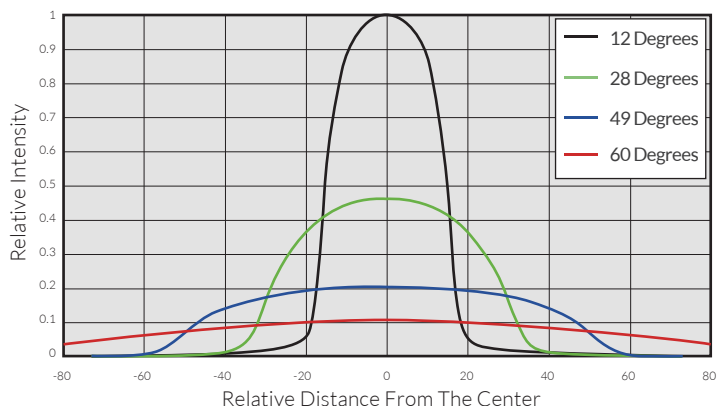

With 48V DC battery compatibility and a weight of only 16 pounds, the Fiilex Q8 Travel is a great LED lighting fixture for on-location use.

FEATURES

- 340W power draw
- Unmatched focus/flood range of 12-60°
- Smooth dimming down to 0%
- Flicker free at any frame rate
- IP-24 Rating (water-resistant)
- Tunable CCT (2800-6500K)
- Hue control (±0.25 green/magenta)
- High CRI at any color temperature, 97 typical.
- Broadband full-spectrum LED source
- Designed in USA. Assembled in USA/Taiwan

Values in this table are typical.

*CRI_{Ra} is the averaged result of R1 to R8; CRI_{Ext} is the averaged value of R1 to R15.

BEAM PROFILE

Q8 Travel

Industry Standard

SPECIFICATIONS

Fresnel Size	8"
Beam Angle	12°-60°
CCT Range	2800-6500K Continuous Tuning
Hue Control	± 0.25 Green/Magenta
CRI	98 Typical
Dimming	100% - 0% (Cut off @ 0.1%)
LED	(One) 300W DiCon Dense Matrix LED
Input Power	DC 48V-54V
Power Consumption	340W Max AC 300W Max DC
Power Adapter	AC Input: 100-240V AC, 50~60Hz DC Output: 48V
Power Port	XLR-3P
DMX Port	Two XLR-5P Ports and Two RJ45 Ports (3 Channels: Dimming, CCT, & Hue)
USB 5V	Yes
Weight	Fixture: 16.2 lbs / 7.35kg (Includes Yoke) Power Adapter: 5.6 lbs/2.6kg
Size	L 14.1" x W 12.3" x H 17.2" / L 357mm x W 312mm x H 438mm
Mount Style	Baby Stud 5/8" Female (16mm) and Junior Stud 1-1/8" Male (28mm)
IP Rating	IP-24 (Water-Resistant)
Thermal Design	Advanced Vapor Cooling System (Fan Cooled)
Operating Temperature	32 - 104°F / 0 - 40° C