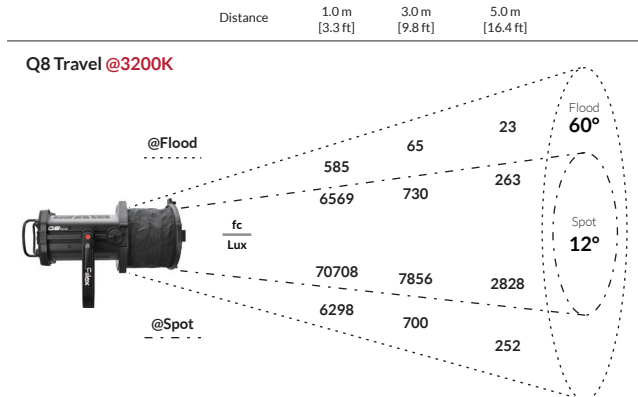

PHOTOMETRIC DATA

OPTIONAL ACCESSORIES & KITS