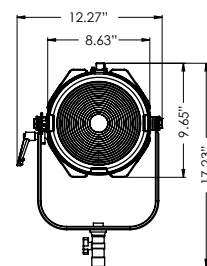

Values in this table are typical.

*CRI_{Ra} is the averaged result of R1 to R8; CRI_{Ext} is the averaged value of R1 to R15.

BEAM PROFILE

Q8 Travel

Industry Standard

SPECIFICATIONS

Fresnel Size	8"
Beam Angle	12°-60°
CCT Range	2800-6500K Continuous Tuning
Hue Control	± 0.25 Green/Magenta
CRI	98 Typical
Dimming	100% - 0% (Cut off @ 0.1%)
LED	(One) 300W DiCon Dense Matrix LED
Input Power	DC 48V-54V
Power Consumption	340W Max AC 300W Max DC
Power Adapter	AC Input: 100-240V AC, 50~60Hz DC Output: 48V
Power Port	XLR-3P
DMX Port	Two XLR-5P Ports and Two RJ45 Ports (3 Channels: Dimming, CCT, & Hue)
USB 5V	Yes
Weight	Fixture: 16.2 lbs / 7.35kg (Includes Yoke) Power Adapter: 5.6 lbs/2.6kg
Size	L 14.1" x W 12.3" x H 17.2" / L 357mm x W 312mm x H 438mm
Mount Style	Baby Stud 5/8" Female (16mm) and Junior Stud 1-1/8" Male (28mm)
IP Rating	IP-24 (Water-Resistant)
Thermal Design	Advanced Vapor Cooling System (Fan Cooled)
Operating Temperature	32 - 104°F / 0 - 40° C

PHOTOMETRIC DATA

OPTIONAL ACCESSORIES & KITS

Size IV Barn Door

Q8 Gel Holder

Q8 Speed Ring

Softbox

H181 Kit
1x Q8 Travel

X381 Kit
1x Q8 Travel
2x P360 Pro Plus