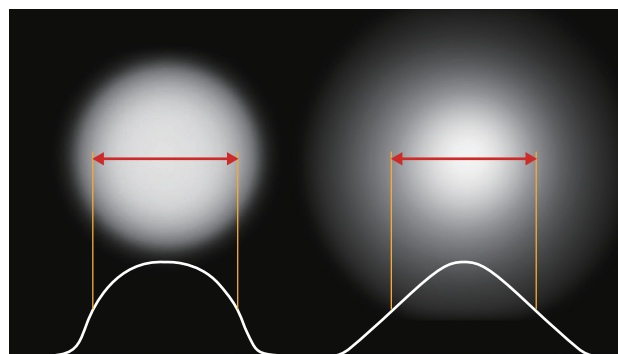

BEAM PROFILE

Q8 Travel

Industry Standard