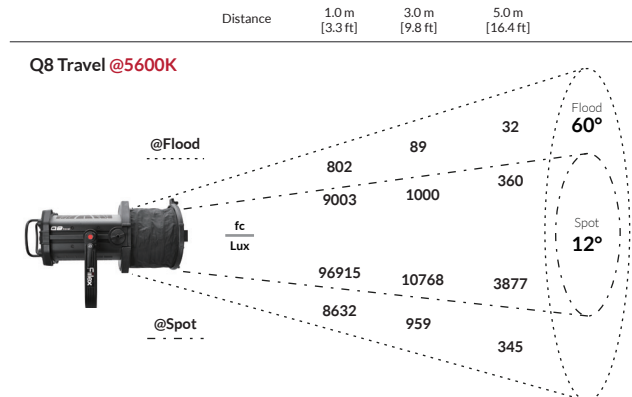

PHOTOMETRIC DATA

OPTIONAL ACCESSORIES & KITS