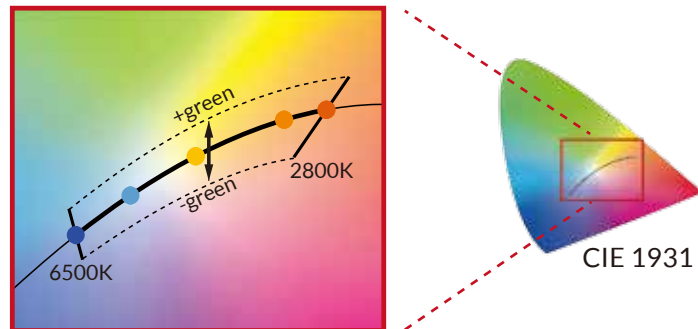

FEATURES

- DMX controllable (3-channels: intensity, CCT, hue)
- Dims to 0% without flicker or color shift
- 2800-6500K continuous CCT tuning
- High CRI values at every color temperature
- ±0.25 green adjustment
- Precise color calibration for consistent quality
- 300W tungsten output (85W draw)
- Designed for use with standard pipe-clamps
- Less than 8" of clearance required
- Lightweight (less than 4 lbs with AC power cable)
- Integrated power supply
- Optional light modifiers available

COMPREHENSIVE COLOR CALIBRATION

ensures cinema-caliber precision and light quality at all settings

MULTI-PHOSPHOR SPECTRUM for excellent color rendering

Industry-leading CRI scores on difficult color samples (R9, R12)

*CRI_{Ra} is the averaged result of R1 to R8; CRI_{Ext} is the averaged value of R1 to R15. Typical values shown.

PHOTOMETRIC DATA

SPECIFICATIONS

Beam Angle	65° (33° With 2" Fresnel)
CCT Range	2800 - 6500K Continuous Tuning
CRI	97 Typical
Hue	±0.25 Green
Dimming	100% - 0% Flicker Free
Light Engine	Dense Matrix LED
Power Draw	85W Max
AC Input	120V AC, 60Hz
DMX Control	3-CH (Intensity, CCT, Hue) via RJ45 Ports
Display Type	OLED
Weight	3.4lbs / 1.5kg (With AC Power Cable)
Size (L x W x H)	8.2in x 4.7in x 5.6in / 20.8cm x 11.9cm x 14.2cm
Mounting Hole Diameter	0.5in
AC Cable Length	US: 10ft / 3m, International: 4.5ft / 1.4m
Thermal Design	Advanced Vapor Cooling System (Fan Cooled)
Acoustic Noise	22.7dB (Professional Recording Studio Level)
Operating Temperature	32° - 104° F / 0° - 40° C