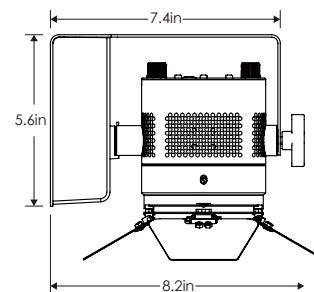

CCT	R1	R2	R3	R4	R5	R6	R7	R8	R9	R10	R11	R12	R13	R14	R15	CRI _{Ra} *	CRI _{Ext} *	TLCI
3200K	99	99	95	98	98	98	98	97	94	94	98	87	99	96	98	98	96	98
5600K	98	99	98	95	96	97	97	96	89	95	95	88	98	98	97	97	96	98
6500K	99	99	98	96	97	98	97	97	96	97	97	88	98	99	97	97	97	98

*CRI_{Ra} is the averaged result of R1 to R8; CRI_{Ext} is the averaged value of R1 to R15. Typical values shown.

PHOTOMETRIC DATA

SPECIFICATIONS

Beam Angle	65° (33° With 2" Fresnel)
CCT Range	2800 - 6500K Continuous Tuning
CRI	97 Typical
Hue	±0.25 Green
Dimming	100% - 0% Flicker Free
Light Engine	Dense Matrix LED
Power Draw	85W Max
AC Input	120V AC, 60Hz
DMX Control	3-CH (Intensity, CCT, Hue) via RJ45 Ports
Display Type	OLED
Weight	3.4lbs / 1.5kg (With AC Power Cable)
Size (L x W x H)	8.2in x 4.7in x 5.6in / 20.8cm x 11.9cm x 14.2cm
Mounting Hole Diameter	0.5in
AC Cable Length	US: 10ft / 3m, International: 4.5ft / 1.4m
Thermal Design	Advanced Vapor Cooling System (Fan Cooled)
Acoustic Noise	22.7dB (Professional Recording Studio Level)
Operating Temperature	32° - 104° F / 0° - 40° C