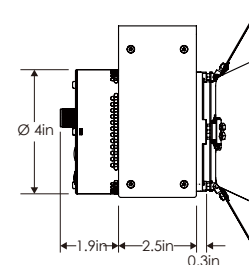

CCT	R1	R2	R3	R4	R5	R6	R7	R8	R9	R10	R11	R12	R13	R14	R15	CRI _{Ra} *	CRI _{Ext} *	TLCI
3200K	99	99	95	98	98	98	98	97	94	94	98	87	99	96	98	98	96	98
5600K	98	99	98	95	96	97	97	96	89	95	95	88	98	98	97	97	96	98
6500K	99	99	98	96	97	98	97	97	96	97	97	88	98	99	97	97	97	98

*CRI_{Ra} is the averaged result of R1 to R8; CRI_{Ext} is the averaged value of R1 to R15. Typical values shown.

PHOTOMETRIC DATA

SPECIFICATIONS

Beam Angle	65° (33° With 2" Fresnel)
CCT Range	2800 - 6500K Continuous Tuning
CRI	97 Typical
Hue	±0.25 Green
Dimming	100% - 0% Flicker Free
Light Engine	Dense Matrix LED
Power Draw	85W Max
AC Input	120V AC, 60Hz
DMX Control	3-CH (Intensity, CCT, Hue) via RJ45 Ports
Display Type	OLED
Weight	3.4lbs / 1.5kg (With AC Power Cable)
Size (L x W x H)	8.2in x 4.7in x 5.6in / 20.8cm x 11.9cm x 14.2cm
Mounting Hole Diameter	0.5in
AC Cable Length	US: 10ft / 3m, International: 4.5ft / 1.4m
Thermal Design	Advanced Vapor Cooling System (Fan Cooled)
Acoustic Noise	22.7dB (Professional Recording Studio Level)
Operating Temperature	32° - 104° F / 0° - 40° C