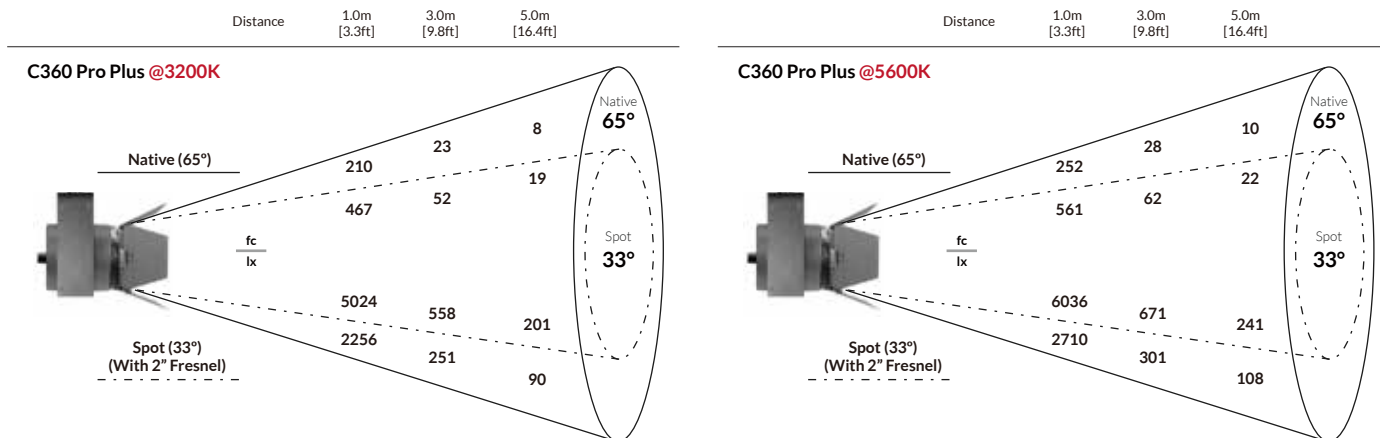

FEATURES

- DMX controllable (3-channels: intensity, CCT, hue)
- Dims to 0% without flicker or color shift
- 2800-6500K continuous CCT tuning
- High CRI values at every color temperature
- ±0.25 green adjustment
- Precise color calibration for consistent quality
- 300W tungsten output (85W draw)
- Designed for use with standard pipe-clamps
- Less than 8" of clearance required
- Lightweight (less than 4 lbs with AC power cable)
- Integrated power supply
- Optional light modifiers available

*CRI_{Ra} is the averaged result of R1 to R8; CRI_{Ext} is the averaged value of R1 to R15. Typical values shown.

PHOTOMETRIC DATA

SPECIFICATIONS

Beam Angle	65° (33° With 2" Fresnel)
CCT Range	2800 - 6500K Continuous Tuning
CRI	97 Typical
Hue	±0.25 Green
Dimming	100% - 0% Flicker Free
Light Engine	Dense Matrix LED
Power Draw	85W Max
AC Input	120V AC, 60Hz
DMX Control	3-CH (Intensity, CCT, Hue) via RJ45 Ports
Display Type	OLED
Weight	3.4lbs / 1.5kg (With AC Power Cable)
Size (L x W x H)	8.2in x 4.7in x 5.6in / 20.8cm x 11.9cm x 14.2cm
Mounting Hole Diameter	0.5in
AC Cable Length	US: 10ft / 3m, International: 4.5ft / 1.4m
Thermal Design	Advanced Vapor Cooling System (Fan Cooled)
Acoustic Noise	22.7dB (Professional Recording Studio Level)
Operating Temperature	32° - 104° F / 0° - 40° C