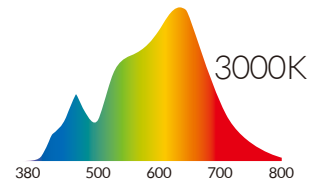

Powered By

FULL SPECTRUM COLOR TUNING

The P360EX has the ability to smoothly tune the spectrum of light, producing any color temperature of white light between 3000 - 5600K (Tungsten to Daylight) with an unbelievably high CRI.

CIE 1931

1. 3000K
2. 3500K
3. 4000K
4. 4500K
5. 5000K
6. 5600K

CRI Measurement*	R1	R2	R3	R4	R5	R6	R7	R8	R9	R10	R11	R12	R13	R14	R15	CRI Ra**	CRI Extended**	TLCI Results
	3000K	97	98	91	94	98	97	96	96	90	89	92	87	96	93			
5600K	96	97	95	96	95	95	97	95	77	88	94	84	95	97	94	96	93	97

*Values in this table are typical.

**CRI Ra is the averaged result of R1 to R8; CRI Extended is the averaged value of R1 to R15.

PHOTOMETRIC DATA

SPECIFICATIONS

Size (without Barndoor)	4" (Diameter) x 4.7" (Length)
Weight (Includes Yoke)	1.6 lbs / 0.74 kg
LED	Dense Matrix LED
Thermal Design	Advanced Vapor Cooling System
CCT Range	3000-5600K Continuous Tuning
Dimming	100-10%
CRI	≥93
Power Consumption	90W Max / Comparable in Output to 400W Tungsten
Power Input	12 to 28 V DC
AC Adapter	100-240V AC, 50/60Hz (In) / 19V DC, 90W max. (Out)
Operating Temperature	32 to 104°F / 0 to 40 °C