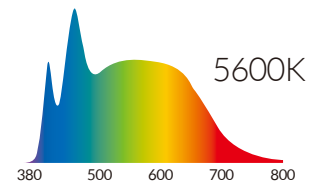

Powered By

FULL SPECTRUM COLOR TUNING

The P360EX has the ability to smoothly tune the spectrum of light, producing any color temperature of white light between 3000 - 5600K (Tungsten to Daylight) with an unbelievably high CRI.

CIE 1931

1. 3000K
2. 3500K
3. 4000K
4. 4500K
5. 5000K
6. 5600K

CRI Measurement*	R1	R2	R3	R4	R5	R6	R7	R8	R9	R10	R11	R12	R13	R14	R15	CRI Ra**	CRI Extended**	TLCI Results
	3000K	97	98	91	94	98	97	96	96	90	89	92	87	96	93			
5600K	96	97	95	96	95	95	97	95	77	88	94	84	95	97	94	96	93	97

*Values in this table are typical.

**CRI Ra is the averaged result of R1 to R8; CRI Extended is the averaged value of R1 to R15.

PHOTOMETRIC DATA

SPECIFICATIONS

Size (without Barndoor)	4" (Diameter) x 4.7" (Length)
Weight (Includes Yoke)	1.6 lbs / 0.74 kg
LED	Dense Matrix LED
Thermal Design	Advanced Vapor Cooling System
CCT Range	3000-5600K Continuous Tuning
Dimming	100-10%
CRI	≥93
Power Consumption	90W Max / Comparable in Output to 400W Tungsten
Power Input	12 to 28 V DC
AC Adapter	100-240V AC, 50/60Hz (In) / 19V DC, 90W max. (Out)
Operating Temperature	32 to 104°F / 0 to 40 °C