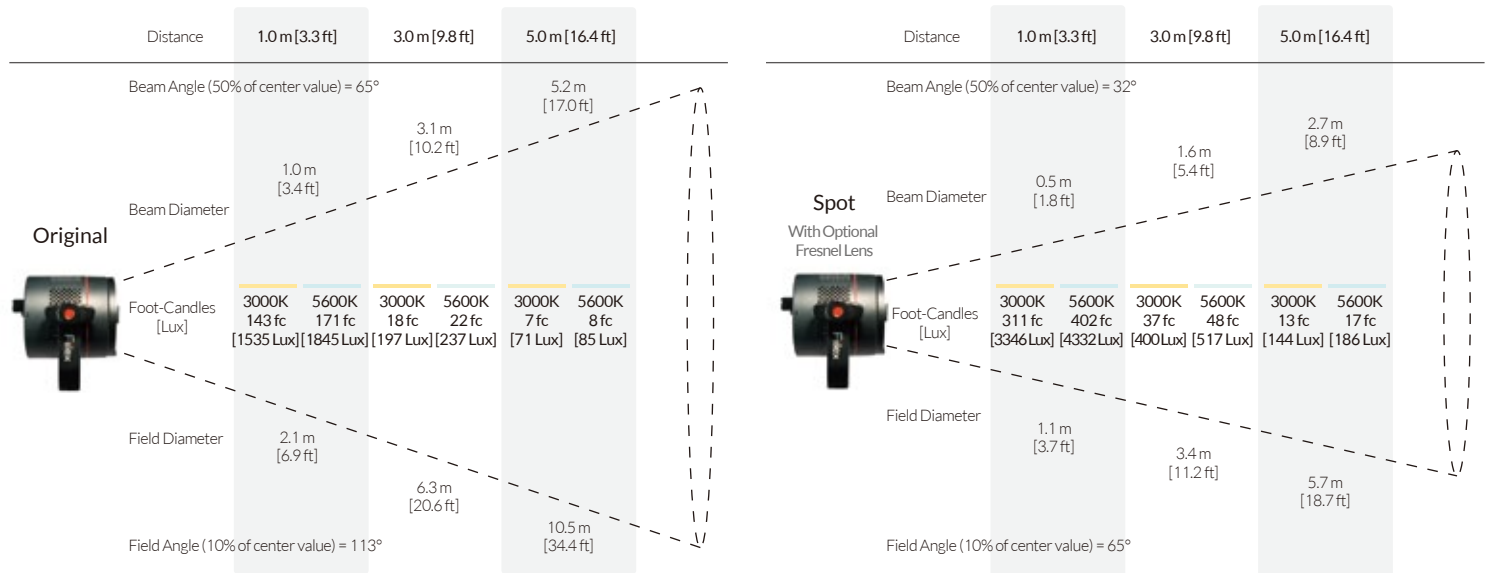

CIE 1931

1. 3000K
2. 3500K
3. 4000K
4. 4500K
5. 5000K
6. 5600K

CRI Measurement*	R1	R2	R3	R4	R5	R6	R7	R8	R9	R10	R11	R12	R13	R14	R15	CRI Ra**	CRI Extended**	TLCI Results
	3000K	97	98	91	94	98	97	96	96	90	89	92	87	96	93			
5600K	96	97	95	96	95	95	97	95	77	88	94	84	95	97	94	96	93	97

*Values in this table are typical.

**CRI Ra is the averaged result of R1 to R8; CRI Extended is the averaged value of R1 to R15.

PHOTOMETRIC DATA

SPECIFICATIONS

Size (without Barndoor)	4" (Diameter) x 4.7" (Length)
Weight (Includes Yoke)	1.6 lbs / 0.74 kg
LED	Dense Matrix LED
Thermal Design	Advanced Vapor Cooling System
CCT Range	3000-5600K Continuous Tuning
Dimming	100-10%
CRI	≥93
Power Consumption	90W Max / Comparable in Output to 400W Tungsten
Power Input	12 to 28 V DC
AC Adapter	100-240V AC, 50/60Hz (In) / 19V DC, 90W max. (Out)
Operating Temperature	32 to 104°F / 0 to 40 °C