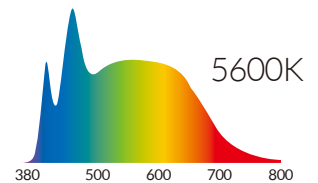

Powered By

FULL SPECTRUM COLOR TUNING

The P360EX has the ability to smoothly tune the spectrum of light, producing any color temperature of white light between 3000 - 5600K (Tungsten to Daylight) with an unbelievably high CRI.

1. 3000K
2. 3500K
3. 4000K
4. 4500K
5. 5000K
6. 5600K

CRI Measurement*	R1	R2	R3	R4	R5	R6	R7	R8	R9	R10	R11	R12	R13	R14	R15	CRI Ra**	CRI Extended**	TLCI Results
3000K	97	98	91	94	98	97	96	96	90	89	92	87	96	93	95	96	94	95
5600K	96	97	95	96	95	95	97	95	77	88	94	84	95	97	94	96	93	97

*Values in this table are typical.

**CRI Ra is the averaged result of R1 to R8; CRI Extended is the averaged value of R1 to R15.

PHOTOMETRIC DATA

SPECIFICATIONS

Size (without Barndoor)	4" (Diameter) x 4.7" (Length)
Weight (Includes Yoke)	1.6 lbs / 0.74 kg
LED	Dense Matrix LED
Thermal Design	Advanced Vapor Cooling System
CCT Range	3000-5600K Continuous Tuning
Dimming	100-10%
CRI	≥93
Power Consumption	90W Max / Comparable in Output to 400W Tungsten
Power Input	12 to 28 V DC
AC Adapter	100-240V AC, 50/60Hz (In) / 19V DC, 90W max. (Out)
Operating Temperature	32 to 104°F / 0 to 40 °C