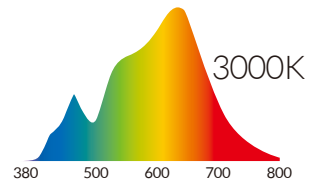

Powered By

FULL SPECTRUM COLOR TUNING

The P360EX has the ability to smoothly tune the spectrum of light, producing any color temperature of white light between 3000 - 5600K (Tungsten to Daylight) with an unbelievably high CRI.

1. 3000K
2. 3500K
3. 4000K
4. 4500K
5. 5000K
6. 5600K

CRI Measurement*	R1	R2	R3	R4	R5	R6	R7	R8	R9	R10	R11	R12	R13	R14	R15	CRI Ra**	CRI Extended**	TLCI Results
3000K	97	98	91	94	98	97	96	96	90	89	92	87	96	93	95	96	94	95
5600K	96	97	95	96	95	95	97	95	77	88	94	84	95	97	94	96	93	97

*Values in this table are typical.

**CRI Ra is the averaged result of R1 to R8; CRI Extended is the averaged value of R1 to R15.

PHOTOMETRIC DATA

SPECIFICATIONS

Size (without Barndoor)	4" (Diameter) x 4.7" (Length)
Weight (Includes Yoke)	1.6 lbs / 0.74 kg
LED	Dense Matrix LED
Thermal Design	Advanced Vapor Cooling System
CCT Range	3000-5600K Continuous Tuning
Dimming	100-10%
CRI	≥93
Power Consumption	90W Max / Comparable in Output to 400W Tungsten
Power Input	12 to 28 V DC
AC Adapter	100-240V AC, 50/60Hz (In) / 19V DC, 90W max. (Out)
Operating Temperature	32 to 104°F / 0 to 40 °C