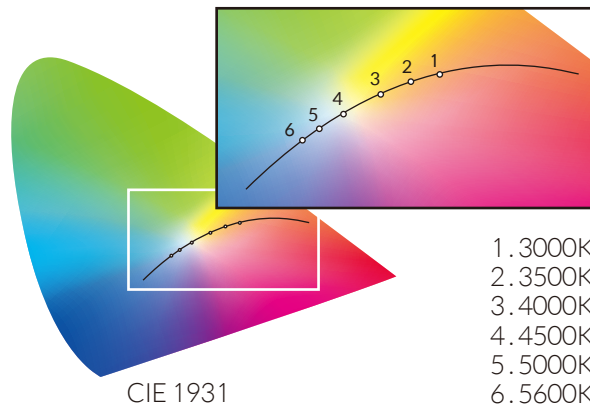

Powered By

FULL SPECTRUM COLOR TUNING

The P360EX has the ability to smoothly tune the spectrum of light, producing any color temperature of white light between 3000 - 5600K (Tungsten to Daylight) with an unbelievably high CRI.