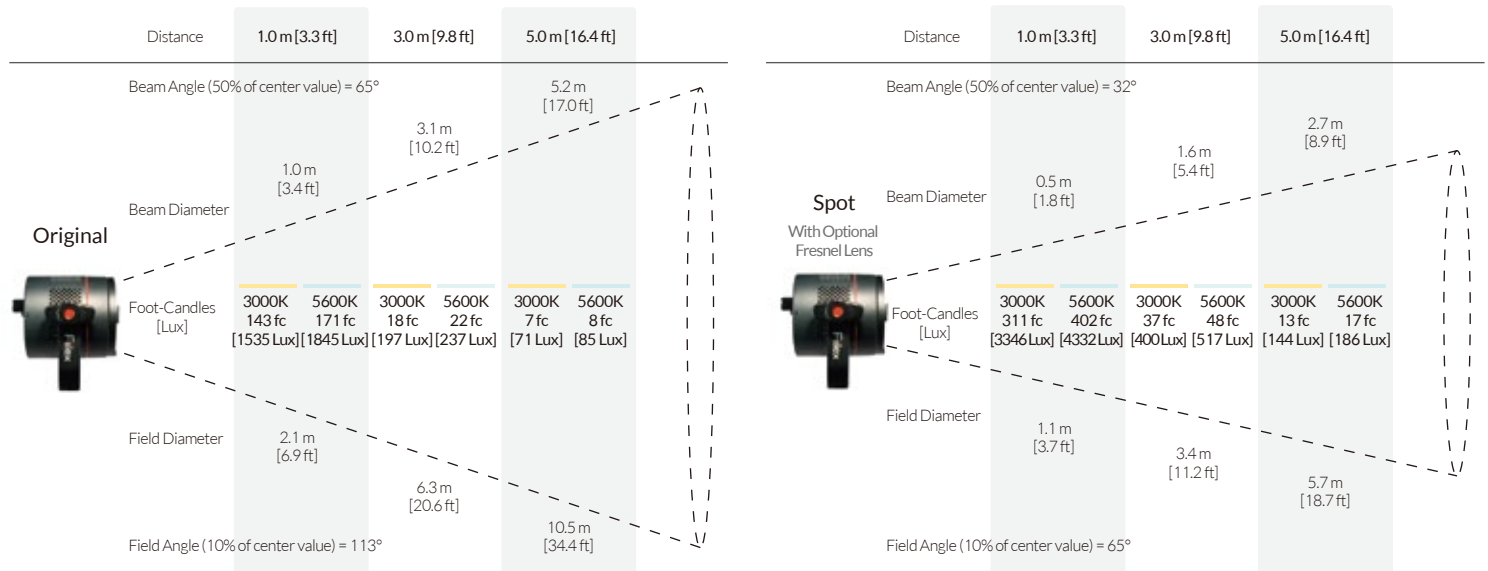

1. 3000K
2. 3500K
3. 4000K
4. 4500K
5. 5000K
6. 5600K

CRI Measurement*	R1	R2	R3	R4	R5	R6	R7	R8	R9	R10	R11	R12	R13	R14	R15	CRI Ra**	CRI Extended**	TLCI Results
3000K	97	98	91	94	98	97	96	96	90	89	92	87	96	93	95	96	94	95
5600K	96	97	95	96	95	95	97	95	77	88	94	84	95	97	94	96	93	97

*Values in this table are typical.

**CRI Ra is the averaged result of R1 to R8; CRI Extended is the averaged value of R1 to R15.

PHOTOMETRIC DATA

SPECIFICATIONS

Size (without Barndoor)	4" (Diameter) x 4.7" (Length)
Weight (Includes Yoke)	1.6 lbs / 0.74 kg
LED	Dense Matrix LED
Thermal Design	Advanced Vapor Cooling System
CCT Range	3000-5600K Continuous Tuning
Dimming	100-10%
CRI	≥93
Power Consumption	90W Max / Comparable in Output to 400W Tungsten
Power Input	12 to 28 V DC
AC Adapter	100-240V AC, 50/60Hz (In) / 19V DC, 90W max. (Out)
Operating Temperature	32 to 104°F / 0 to 40 °C