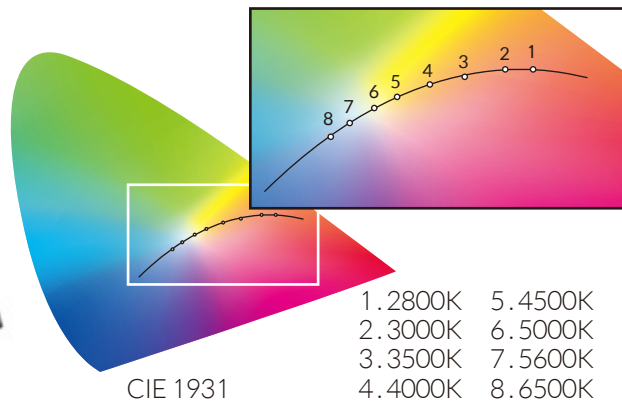

FEATURES

- 750W Equivalent Output (Tungsten) - Draw 185W
- Color Temperature Range 2800-6500K
- Hue Control $\pm .25$ Magenta / Green
- High CRI ≥ 93 (3000-5600K)
- Full Spectrum Light Quality - No Spikes
- Dimming (100%-5%)
- Flicker Free at any Frame Rate
- Single Point Light Source
- Adjustable Beam Angle 49° to 27° (with 5" Fresnel) 23° to 11° (with 8" Fresnel, Not Included)
- Solid State Technology - No Bulbs to Replace
- DMX Control Built In

FULL SPECTRUM COLOR TUNING

The Q500 has the ability to smoothly tune the spectrum of light, producing any color temperature of white light between 2800 - 6500K (Tungsten to Daylight) with an unbelievably high CRI.

*Values in this table are typical.

**CRI Ra is the averaged result of R1 to R8, CRI Extended is the averaged value of R1 to R15.

PHOTOMETRIC DATA

Included in the K151 Kit

SPECIFICATIONS

Size	L 12" x W 12.75" x H 15" (with Yoke) / L 12" x W 9" x H 6.75" (without Yoke)
Weight (Includes Yoke)	12 lbs / 5.5 kg
LED	Dense Matrix LED
Thermal Design	Advanced Vapor Cooling System
Beam Angle	54° (Without Accessories) 27-49° (With 5" Fresnel Lens) / 11°-23° (With 8" Fresnel Lens, Not Included)
CCT Range	Continuous from 2800K to 6500K
Hue Control	plus/minus .25 Magenta/Green
Dimming	100 - 5%
CRI	≥93 (3000-5600K)
Power Consumption	185W Max / Comparable in Output to 750W Tungsten
Power Input	AC Power: 100-240 VAC, 50/60Hz(In), Max 185W(Out)
Input Port	Detachable PowerCon Cable
DMX Control	2 XLR ports and 2 RJ45 ports (512 Addresses)
Temperature Range	32 - 104°F / 0 - 40° C (over temperature protection)