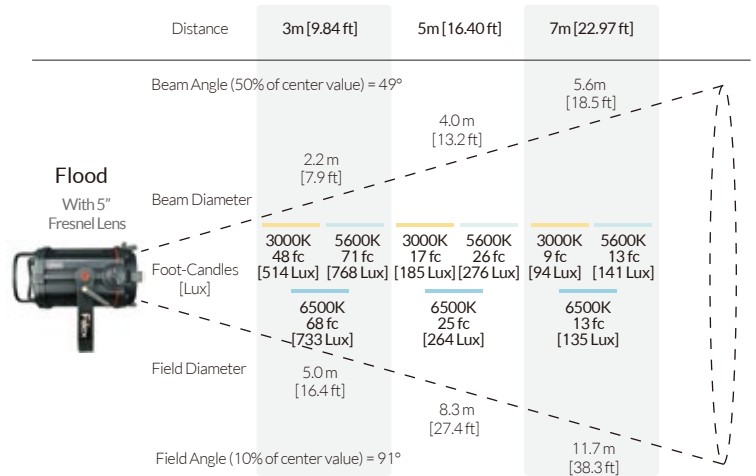

CRI Measurement*	R1	R2	R3	R4	R5	R6	R7	R8	R9	R10	R11	R12	R13	R14	R15	CRI Ra**	CRI Extended**	TLCI Results
3000K	99	97	91	97	97	95	98	97	88	86	96	83	98	93	97	96	94	96
5600K	93	97	97	91	93	95	94	87	61	88	90	84	93	99	90	94	90	95

*Values in this table are typical.

**CRI Ra is the averaged result of R1 to R8, CRI Extended is the averaged value of R1 to R15.

PHOTOMETRIC DATA

Included in the K151 Kit

SPECIFICATIONS

Size	L 12" x W 12.75" x H 15" (with Yoke) / L 12" x W 9" x H 6.75" (without Yoke)
Weight (Includes Yoke)	12 lbs / 5.5 kg
LED	Dense Matrix LED
Thermal Design	Advanced Vapor Cooling System
Beam Angle	54° (Without Accessories) 27-49° (With 5" Fresnel Lens) / 11°-23° (With 8" Fresnel Lens, Not Included)
CCT Range	Continuous from 2800K to 6500K
Hue Control	plus/minus .25 Magenta/Green
Dimming	100 - 5%
CRI	≥93 (3000-5600K)
Power Consumption	185W Max / Comparable in Output to 750W Tungsten
Power Input	AC Power: 100-240 VAC, 50/60Hz(In), Max 185W(Out)
Input Port	Detachable PowerCon Cable
DMX Control	2 XLR ports and 2 RJ45 ports (512 Addresses)
Temperature Range	32 - 104°F / 0 - 40° C (over temperature protection)