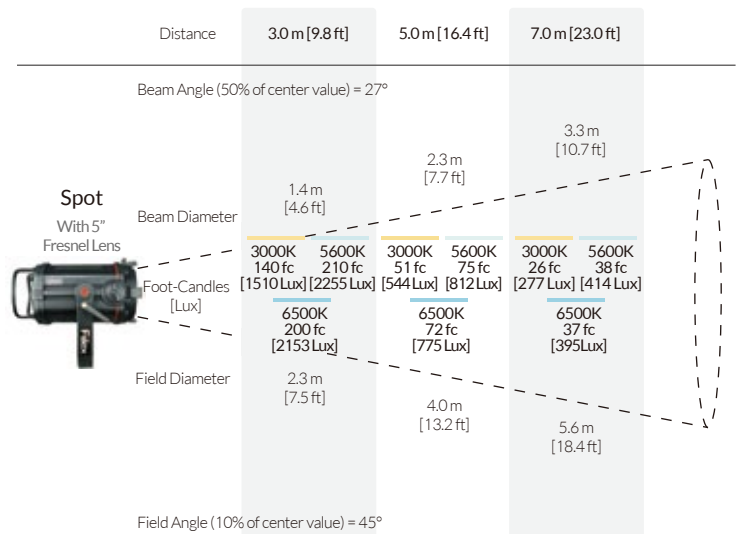

FEATURES

- 750W Equivalent Output (Tungsten) - Draw 185W
- Color Temperature Range 2800-6500K
- Hue Control $\pm .25$ Magenta / Green
- High CRI ≥ 93 (3000-5600K)
- Full Spectrum Light Quality - No Spikes
- Dimming (100%-5%)
- Flicker Free at any Frame Rate
- Single Point Light Source
- Adjustable Beam Angle 49° to 27° (with 5" Fresnel) 23° to 11° (with 8" Fresnel, Not Included)
- Solid State Technology - No Bulbs to Replace
- DMX Control Built In

CRI Measurement*	R1	R2	R3	R4	R5	R6	R7	R8	R9	R10	R11	R12	R13	R14	R15	CRI Ra**	CRI Extended**	TLCI Results
3000K	99	97	91	97	97	95	98	97	88	86	96	83	98	93	97	96	94	96
5600K	93	97	97	91	93	95	94	87	61	88	90	84	93	99	90	94	90	95

*Values in this table are typical.

**CRI Ra is the averaged result of R1 to R8, CRI Extended is the averaged value of R1 to R15.

PHOTOMETRIC DATA

Included in the K151 Kit

SPECIFICATIONS

Size	L 12" x W 12.75" x H 15" (with Yoke) / L 12" x W 9" x H 6.75" (without Yoke)
Weight (Includes Yoke)	12 lbs / 5.5 kg
LED	Dense Matrix LED
Thermal Design	Advanced Vapor Cooling System
Beam Angle	54° (Without Accessories) 27-49° (With 5" Fresnel Lens) / 11°-23° (With 8" Fresnel Lens, Not Included)
CCT Range	Continuous from 2800K to 6500K
Hue Control	plus/minus .25 Magenta/Green
Dimming	100 - 5%
CRI	≥93 (3000-5600K)
Power Consumption	185W Max / Comparable in Output to 750W Tungsten
Power Input	AC Power: 100-240 VAC, 50/60Hz(In), Max 185W(Out)
Input Port	Detachable PowerCon Cable
DMX Control	2 XLR ports and 2 RJ45 ports (512 Addresses)
Temperature Range	32 - 104°F / 0 - 40° C (over temperature protection)