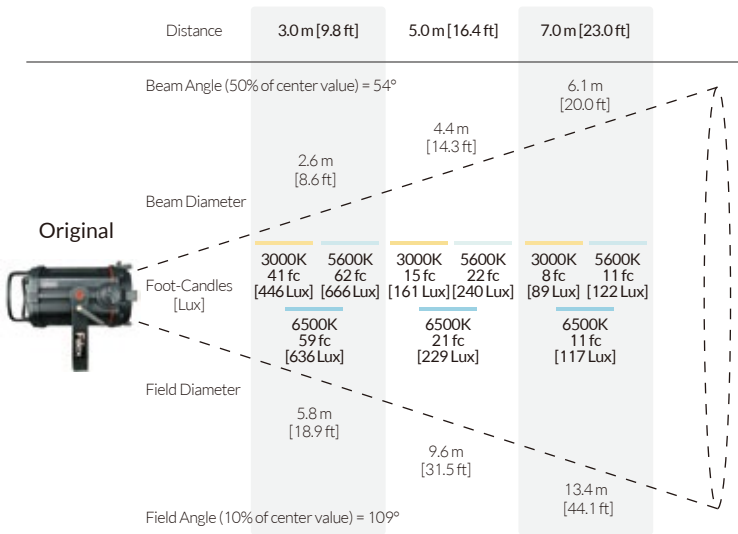

FEATURES

- 750W Equivalent Output (Tungsten) - Draw 185W
- Color Temperature Range 2800-6500K
- Hue Control $\pm .25$ Magenta / Green
- High CRI ≥ 93 (3000-5600K)
- Full Spectrum Light Quality - No Spikes
- Dimming (100%-5%)
- Flicker Free at any Frame Rate
- Single Point Light Source
- Adjustable Beam Angle 49° to 27° (with 5" Fresnel) 23° to 11° (with 8" Fresnel, Not Included)
- Solid State Technology - No Bulbs to Replace
- DMX Control Built In

FULL SPECTRUM COLOR TUNING

The Q500 has the ability to smoothly tune the spectrum of light, producing any color temperature of white light between 2800 - 6500K (Tungsten to Daylight) with an unbelievably high CRI.

CRI Measurement*	R1	R2	R3	R4	R5	R6	R7	R8	R9	R10	R11	R12	R13	R14	R15	CRI Ra**	CRI Extended**	TLCI Results
3000K	99	97	91	97	97	95	98	97	88	86	96	83	98	93	97	96	94	96
5600K	93	97	97	91	93	95	94	87	61	88	90	84	93	99	90	94	90	95

*Values in this table are typical.

**CRI Ra is the averaged result of R1 to R8, CRI Extended is the averaged value of R1 to R15.

PHOTOMETRIC DATA

Included in the K151 Kit

SPECIFICATIONS

Size	L 12" x W 12.75" x H 15" (with Yoke) / L 12" x W 9" x H 6.75" (without Yoke)
Weight (Includes Yoke)	12 lbs / 5.5 kg
LED	Dense Matrix LED
Thermal Design	Advanced Vapor Cooling System
Beam Angle	54° (Without Accessories) 27-49° (With 5" Fresnel Lens) / 11°-23° (With 8" Fresnel Lens, Not Included)
CCT Range	Continuous from 2800K to 6500K
Hue Control	plus/minus .25 Magenta/Green
Dimming	100 - 5%
CRI	≥93 (3000-5600K)
Power Consumption	185W Max / Comparable in Output to 750W Tungsten
Power Input	AC Power: 100-240 VAC, 50/60Hz(In), Max 185W(Out)
Input Port	Detachable PowerCon Cable
DMX Control	2 XLR ports and 2 RJ45 ports (512 Addresses)
Temperature Range	32 - 104°F / 0 - 40° C (over temperature protection)