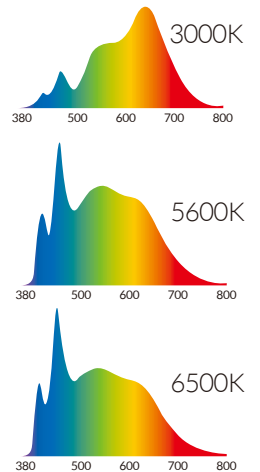

Q500-AC Cinematic LED Light

REDEFINE SPECULAR

The Q500 leads the revolution in LED Lighting, intense power and control in a form smaller and lighter than previously seen in LEDs. The lighting world just got a lot brighter, and a lot more efficient. This one light replaces both your daylight and tungsten lights, and you can also leave behind your color correction gels, scrims, and grip gloves.

FEATURES

- 750W Equivalent Output (Tungsten) - Draw 185W
- Color Temperature Range 2800-6500K
- Hue Control $\pm .25$ Magenta / Green
- High CRI ≥ 93 (3000-5600K)
- Full Spectrum Light Quality - No Spikes
- Dimming (100%-5%)
- Flicker Free at any Frame Rate
- Single Point Light Source
- Adjustable Beam Angle 49° to 27° (with 5" Fresnel) 23° to 11° (with 8" Fresnel, Not Included)
- Solid State Technology - No Bulbs to Replace
- DMX Control Built In

FULL SPECTRUM COLOR TUNING

The Q500 has the ability to smoothly tune the spectrum of light, producing any color temperature of white light between 2800 - 6500K (Tungsten to Daylight) with an unbelievably high CRI.

*Values in this table are typical.

**CRI Ra is the averaged result of R1 to R8, CRI Extended is the averaged value of R1 to R15.

PHOTOMETRIC DATA

Included in the K151 Kit

SPECIFICATIONS

Size	L 12" x W 12.75" x H 15" (with Yoke) / L 12" x W 9" x H 6.75" (without Yoke)
Weight (Includes Yoke)	12 lbs / 5.5 kg
LED	Dense Matrix LED
Thermal Design	Advanced Vapor Cooling System
Beam Angle	54° (Without Accessories) 27-49° (With 5" Fresnel Lens) / 11°-23° (With 8" Fresnel Lens, Not Included)
CCT Range	Continuous from 2800K to 6500K
Hue Control	plus/minus .25 Magenta/Green
Dimming	100 - 5%
CRI	≥93 (3000-5600K)
Power Consumption	185W Max / Comparable in Output to 750W Tungsten
Power Input	AC Power: 100-240 VAC, 50/60Hz(In), Max 185W(Out)
Input Port	Detachable PowerCon Cable
DMX Control	2 XLR ports and 2 RJ45 ports (512 Addresses)
Temperature Range	32 - 104°F / 0 - 40° C (over temperature protection)