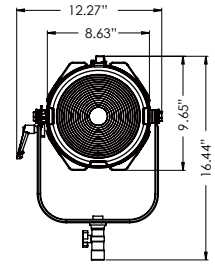

Values in this table are typical.

*CRI_{Ra} is the averaged result of R1 to R8; CRI_{Ext} is the averaged value of R1 to R15.

BEAM PROFILE

Q8 Junior

Industry Standard

X180402A

SPECIFICATIONS

Fresnel Size	8"
Beam Angle	12°-50°
CCT Range	2800-6500K Continuous Tuning
Hue Control	± 0.25 Green/Magenta
CRI	95 Typical
Dimming	100% - 0% (Cut off @ 0.2%)
LED	(One) 150W DiCon Dense Matrix LED
Input Power	120V-240VAC
Power Consumption	170W Max
Power Adapter	Input: 100-240 VAC, 50~60Hz
Power Port	Power Con
DMX Port	Two XLR-5P Ports and Two RJ45 Ports (3 Channels: Dimming, CCT, & Hue)
USB 5V	Yes
Weight	Fixture: 14.94lb / 6.78kg (Includes Yoke)
Size	L 12.12" x W 12.27" x H 16.44" / L 308mm x W 311mm x H 418mm
Mount Style	Baby Stud 5/8" Female (16mm) and Junior Stud 1-1/8" Male (28mm)
IP Rating	IP-20
Thermal Design	Advanced Vapor Cooling System (Fan Cooled)
Operating Temperature	32 - 104°F / 0 - 40° C

PHOTOMETRIC DATA

OPTIONAL ACCESSORIES & KITS

Size IV Barn Door

Q8 Gel Holder

Q8 Speed Ring

Softbox