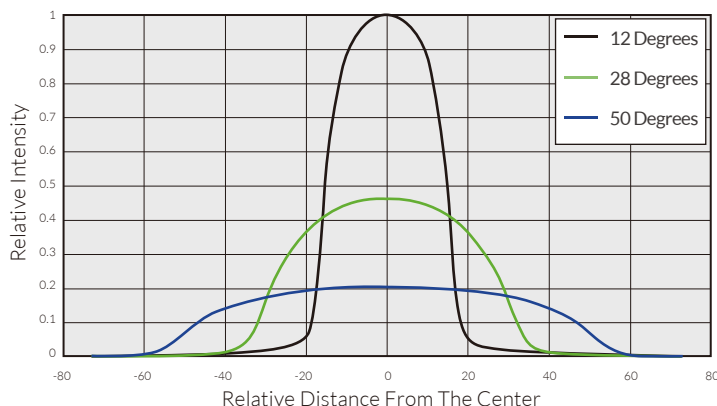

With a built-in power supply and a weight of 15 pounds, the Fiilex Q8 Junior is a great LED fixture both for on-location lighting setups and permanent studio installations.

FEATURES

- 170W power draw
- Focus/flood range of 12-50°
- Dimming down to 0%
- Flicker free at any frame rate
- AC input power
- Tunable CCT (2800-6500K)
- Hue control (±0.25 green/magenta)
- High CRI at any color temperature
- Broadband full-spectrum LED source
- Designed in USA. Assembled in USA/Taiwan

Values in this table are typical.

*CRI_{Ra} is the averaged result of R1 to R8; CRI_{Ext} is the averaged value of R1 to R15.

BEAM PROFILE

Q8 Junior

Industry Standard

X180402A

SPECIFICATIONS

Fresnel Size	8"
Beam Angle	12°-50°
CCT Range	2800-6500K Continuous Tuning
Hue Control	± 0.25 Green/Magenta
CRI	95 Typical
Dimming	100% - 0% (Cut off @ 0.2%)
LED	(One) 150W DiCon Dense Matrix LED
Input Power	120V-240VAC
Power Consumption	170W Max
Power Adapter	Input: 100-240 VAC, 50~60Hz
Power Port	Power Con
DMX Port	Two XLR-5P Ports and Two RJ45 Ports (3 Channels: Dimming, CCT, & Hue)
USB 5V	Yes
Weight	Fixture: 14.94lb / 6.78kg (Includes Yoke)
Size	L 12.12" x W 12.27" x H 16.44" / L 308mm x W 311mm x H 418mm
Mount Style	Baby Stud 5/8" Female (16mm) and Junior Stud 1-1/8" Male (28mm)
IP Rating	IP-20
Thermal Design	Advanced Vapor Cooling System (Fan Cooled)
Operating Temperature	32 - 104°F / 0 - 40° C