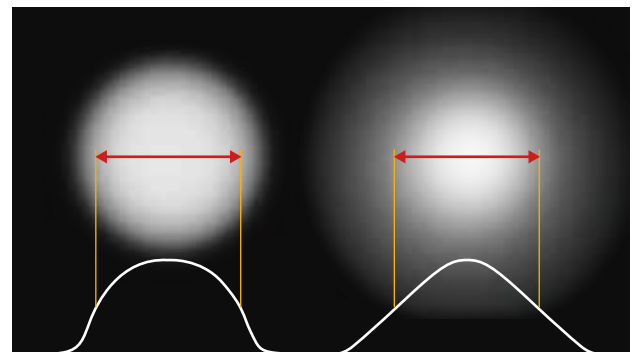

BEAM PROFILE

Q8 Junior

Industry Standard

X180402A