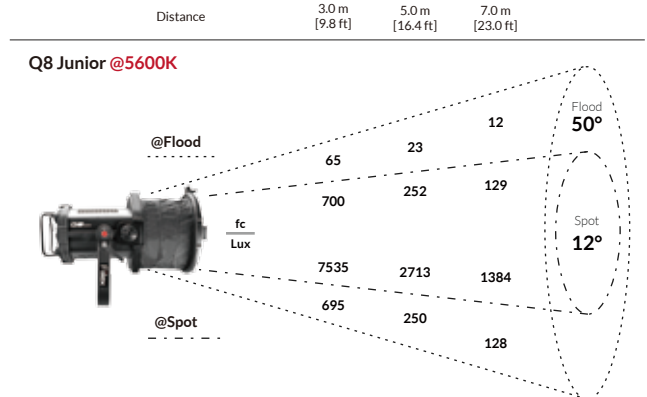

Values in this table are typical.

*CRI_{Ra} is the averaged result of R1 to R8; CRI_{Ext} is the averaged value of R1 to R15.

BEAM PROFILE

Q8 Junior

Industry Standard

X180402A

SPECIFICATIONS

Fresnel Size	8"
Beam Angle	12°-50°
CCT Range	2800-6500K Continuous Tuning
Hue Control	± 0.25 Green/Magenta
CRI	95 Typical
Dimming	100% - 0% (Cut off @ 0.2%)
LED	(One) 150W DiCon Dense Matrix LED
Input Power	120V-240VAC
Power Consumption	170W Max
Power Adapter	Input: 100-240 VAC, 50~60Hz
Power Port	Power Con
DMX Port	Two XLR-5P Ports and Two RJ45 Ports (3 Channels: Dimming, CCT, & Hue)
USB 5V	Yes
Weight	Fixture: 14.94lb / 6.78kg (Includes Yoke)
Size	L 12.12" x W 12.27" x H 16.44" / L 308mm x W 311mm x H 418mm
Mount Style	Baby Stud 5/8" Female (16mm) and Junior Stud 1-1/8" Male (28mm)
IP Rating	IP-20
Thermal Design	Advanced Vapor Cooling System (Fan Cooled)
Operating Temperature	32 - 104°F / 0 - 40° C

PHOTOMETRIC DATA

OPTIONAL ACCESSORIES & KITS

Size IV Barn Door

Q8 Gel Holder

Q8 Speed Ring

Softbox