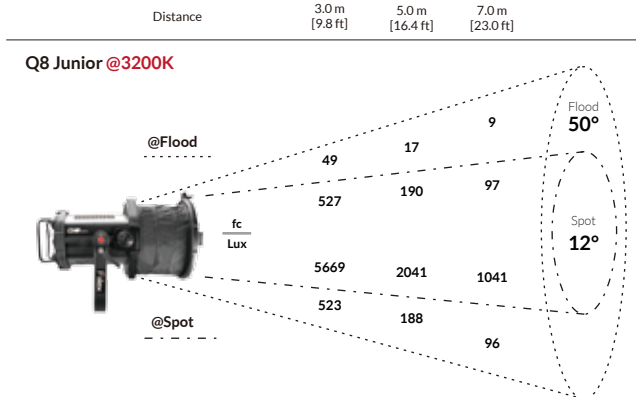

Values in this table are typical.

*CRI_{Ra} is the averaged result of R1 to R8; CRI_{Ext} is the averaged value of R1 to R15.

BEAM PROFILE

Q8 Junior

Industry Standard

X180402A

SPECIFICATIONS

Fresnel Size	8"
Beam Angle	12°-50°
CCT Range	2800-6500K Continuous Tuning
Hue Control	± 0.25 Green/Magenta
CRI	95 Typical
Dimming	100% - 0% (Cut off @ 0.2%)
LED	(One) 150W DiCon Dense Matrix LED
Input Power	120V-240VAC
Power Consumption	170W Max
Power Adapter	Input: 100-240 VAC, 50~60Hz
Power Port	Power Con
DMX Port	Two XLR-5P Ports and Two RJ45 Ports (3 Channels: Dimming, CCT, & Hue)
USB 5V	Yes
Weight	Fixture: 14.94lb / 6.78kg (Includes Yoke)
Size	L 12.12" x W 12.27" x H 16.44" / L 308mm x W 311mm x H 418mm
Mount Style	Baby Stud 5/8" Female (16mm) and Junior Stud 1-1/8" Male (28mm)
IP Rating	IP-20
Thermal Design	Advanced Vapor Cooling System (Fan Cooled)
Operating Temperature	32 - 104°F / 0 - 40° C

PHOTOMETRIC DATA

OPTIONAL ACCESSORIES & KITS

Size IV Barn Door

Q8 Gel Holder

Q8 Speed Ring

Softbox