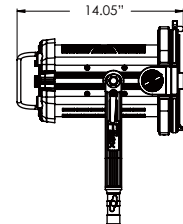

Values in this table are typical.

*CRI_{Ra} is the averaged result of R1 to R8; CRI_{Ext} is the averaged value of R1 to R15.

BEAM PROFILE

Q8 Travel

Industry Standard

SPECIFICATIONS

Fresnel Size	8"
Beam Angle	12°-60°
CCT Range	2800-6500K Continuous Tuning
Hue Control	± 0.25 Green/Magenta
CRI	98 Typical
Dimming	100% - 0% (Cut off @ 0.1%)
LED	(One) 300W DiCon Dense Matrix LED
Input Power	DC 48V-54V
Power Consumption	340W Max AC 300W Max DC
Power Adapter	AC Input: 100-240V AC, 50~60Hz DC Output: 48V
Power Port	XLR-3P
DMX Port	Two XLR-5P Ports and Two RJ45 Ports (3 Channels: Dimming, CCT, & Hue)
USB 5V	Yes
Weight	Fixture: 16.2 lbs / 7.35kg (Includes Yoke) Power Adapter: 5.6 lbs/2.6kg
Size	L 14.1" x W 12.3" x H 17.2" / L 357mm x W 312mm x H 438mm
Mount Style	Baby Stud 5/8" Female (16mm) and Junior Stud 1-1/8" Male (28mm)
IP Rating	IP-24 (Water-Resistant)
Thermal Design	Advanced Vapor Cooling System (Fan Cooled)
Operating Temperature	32 - 104°F / 0 - 40° C