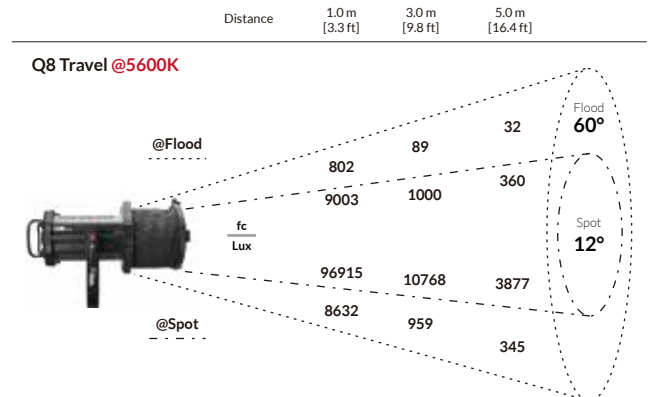

PHOTOMETRIC DATA

OPTIONAL ACCESSORIES & KITS