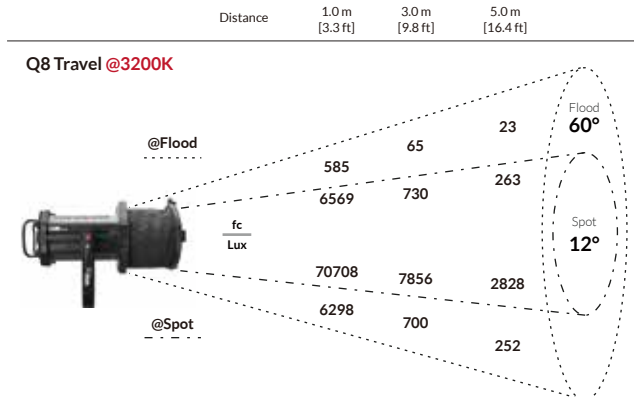

PHOTOMETRIC DATA

OPTIONAL ACCESSORIES & KITS