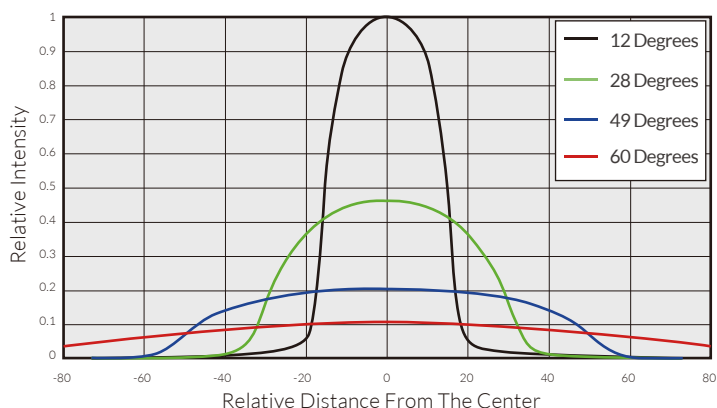

With 48V DC battery compatibility and a weight of only 16 pounds, the Fiilex Q8 Travel is a great LED lighting fixture for on-location use.

FEATURES

- 340W power draw
- Unmatched focus/flood range of 12-60°
- Smooth dimming down to 0%
- Flicker free at any frame rate
- IP-24 Rating (water-resistant)
- Tunable CCT (2800-6500K)
- Hue control (±0.25 green/magenta)
- High CRI at any color temperature, 97 typical.
- Broadband full-spectrum LED source
- Designed in USA. Assembled in USA/Taiwan

Values in this table are typical.

*CRI_{Ra} is the averaged result of R1 to R8; CRI_{Ext} is the averaged value of R1 to R15.

BEAM PROFILE

Q8 Travel

Industry Standard

SPECIFICATIONS

Fresnel Size	8"
Beam Angle	12°-60°
CCT Range	2800-6500K Continuous Tuning
Hue Control	± 0.25 Green/Magenta
CRI	98 Typical
Dimming	100% - 0% (Cut off @ 0.1%)
LED	(One) 300W DiCon Dense Matrix LED
Input Power	DC 48V-54V
Power Consumption	340W Max AC 300W Max DC
Power Adapter	AC Input: 100-240V AC, 50~60Hz DC Output: 48V
Power Port	XLR-3P
DMX Port	Two XLR-5P Ports and Two RJ45 Ports (3 Channels: Dimming, CCT, & Hue)
USB 5V	Yes
Weight	Fixture: 16.2 lbs / 7.35kg (Includes Yoke) Power Adapter: 5.6 lbs/2.6kg
Size	L 14.1" x W 12.3" x H 17.2" / L 357mm x W 312mm x H 438mm
Mount Style	Baby Stud 5/8" Female (16mm) and Junior Stud 1-1/8" Male (28mm)
IP Rating	IP-24 (Water-Resistant)
Thermal Design	Advanced Vapor Cooling System (Fan Cooled)
Operating Temperature	32 - 104°F / 0 - 40° C