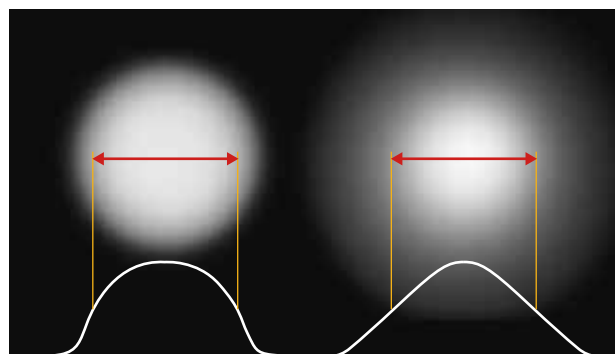

With 48V DC battery compatibility and a weight of only 16 pounds, the Fiilex Q8 Travel is a great LED lighting fixture for on-location use.

FEATURES

- 340W power draw
- Unmatched focus/flood range of 12-60°
- Smooth dimming down to 0%
- Flicker free at any frame rate
- IP-24 Rating (water-resistant)
- Tunable CCT (2800-6500K)
- Hue control (±0.25 green/magenta)
- High CRI at any color temperature, 97 typical.
- Broadband full-spectrum LED source
- Designed in USA. Assembled in USA/Taiwan

Values in this table are typical.

*CRI_{Ra} is the averaged result of R1 to R8; CRI_{Ext} is the averaged value of R1 to R15.

BEAM PROFILE

Q8 Travel

Industry Standard

SPECIFICATIONS

Fresnel Size	8"
Beam Angle	12°-60°
CCT Range	2800-6500K Continuous Tuning
Hue Control	± 0.25 Green/Magenta
CRI	98 Typical
Dimming	100% - 0% (Cut off @ 0.1%)
LED	(One) 300W DiCon Dense Matrix LED
Input Power	DC 48V-54V
Power Consumption	340W Max AC 300W Max DC
Power Adapter	AC Input: 100-240V AC, 50~60Hz DC Output: 48V
Power Port	XLR-3P
DMX Port	Two XLR-5P Ports and Two RJ45 Ports (3 Channels: Dimming, CCT, & Hue)
USB 5V	Yes
Weight	Fixture: 16.2 lbs / 7.35kg (Includes Yoke) Power Adapter: 5.6 lbs/2.6kg
Size	L 14.1" x W 12.3" x H 17.2" / L 357mm x W 312mm x H 438mm
Mount Style	Baby Stud 5/8" Female (16mm) and Junior Stud 1-1/8" Male (28mm)
IP Rating	IP-24 (Water-Resistant)
Thermal Design	Advanced Vapor Cooling System (Fan Cooled)
Operating Temperature	32 - 104°F / 0 - 40° C