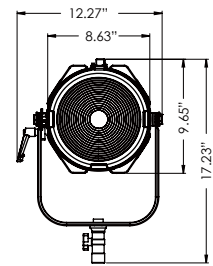

Values in this table are typical.

*CRI_{Ra} is the averaged result of R1 to R8; CRI_{Ext} is the averaged value of R1 to R15.

BEAM PROFILE

Q8 Travel

Industry Standard

SPECIFICATIONS

Fresnel Size	8"
Beam Angle	12°-60°
CCT Range	2800-6500K Continuous Tuning
Hue Control	± 0.25 Green/Magenta
CRI	98 Typical
Dimming	100% - 0% (Cut off @ 0.1%)
LED	(One) 300W DiCon Dense Matrix LED
Input Power	DC 48V-54V
Power Consumption	340W Max AC 300W Max DC
Power Adapter	AC Input: 100-240V AC, 50~60Hz DC Output: 48V
Power Port	XLR-3P
DMX Port	Two XLR-5P Ports and Two RJ45 Ports (3 Channels: Dimming, CCT, & Hue)
USB 5V	Yes
Weight	Fixture: 16.2 lbs / 7.35kg (Includes Yoke) Power Adapter: 5.6 lbs/2.6kg
Size	L 14.1" x W 12.3" x H 17.2" / L 357mm x W 312mm x H 438mm
Mount Style	Baby Stud 5/8" Female (16mm) and Junior Stud 1-1/8" Male (28mm)
IP Rating	IP-24 (Water-Resistant)
Thermal Design	Advanced Vapor Cooling System (Fan Cooled)
Operating Temperature	32 - 104°F / 0 - 40° C

PHOTOMETRIC DATA

OPTIONAL ACCESSORIES & KITS

Size IV Barn Door

Q8 Gel Holder

Q8 Speed Ring

Softbox

H181 Kit
1x Q8 Travel

X381 Kit
1x Q8 Travel
2x P360 Pro Plus