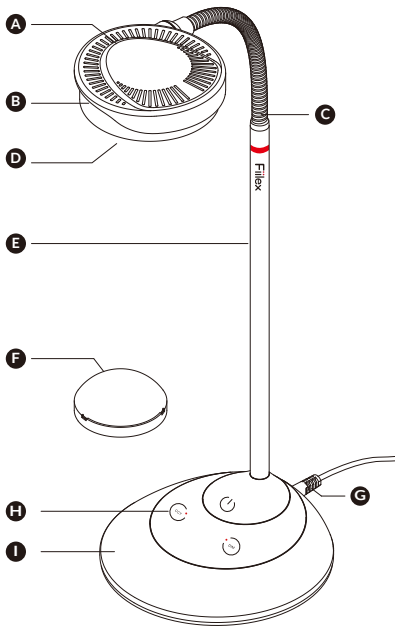

Fiilex™

V70 LED

Print Viewing Lamp

User Manual

Parts Diagram

A Air Vents

B Lamp Cover

C Flexible Arm

D Lens

E Stand

F Dome Diffuser

G DC Plug

H Touch Panel

I Base

Safety and Maintenance

- The V70 Print Viewing Lamp is designed for indoor use only.
- Do not attempt to disassemble the lamp, as this may damage internal parts and may cause electric shock.
- Check the AC mains voltage before use (between 100-240 VAC at 47/63 Hz). Inappropriate voltage will cause damage to the electronic parts of the lamp and the power supply.
- Strong surrounding radio frequencies may interfere with the lamp's touch function.
- Keep operation temperatures within 0°C ~ 40°C.
- Use a soft, dry towel to carefully clean the exterior of the lamp.
- Do not expose the product to high humidity.
- Keep air vents clear to avoid overheating the lamp.

Package Contents

- V70 Print Viewing Lamp
- Power Supply
- Dome Diffuser
- User Manual

Electrical Specifications

- V70 Print Viewing Lamp

Power Consumption 11-13W Max

Input Voltage 24VDC \pm 5%

- Power Supply

Input 100-240VAC 50-60 Hz

Output 24V, 1A max

Operation

1. Plug the DC power plug into the lamp and the AC power plug into wall outlet.
2. Tap  to turn the V70 on.
3. Tap  (CCT) to change color temperatures. The V70 is programmed to cycle through 3000K, 4000K, 5000K and 6500K modes with each tap.
4. Hold  (DIM) to adjust the intensity of any color temperature. The V70 has dimming steps from 100% to 20% for each color temperature. Tap  (DIM) again to return the light to the high intensity setting.
5. To use the Dome Diffuser on your V70, align the dome's magnets with the screws on the lamp head.