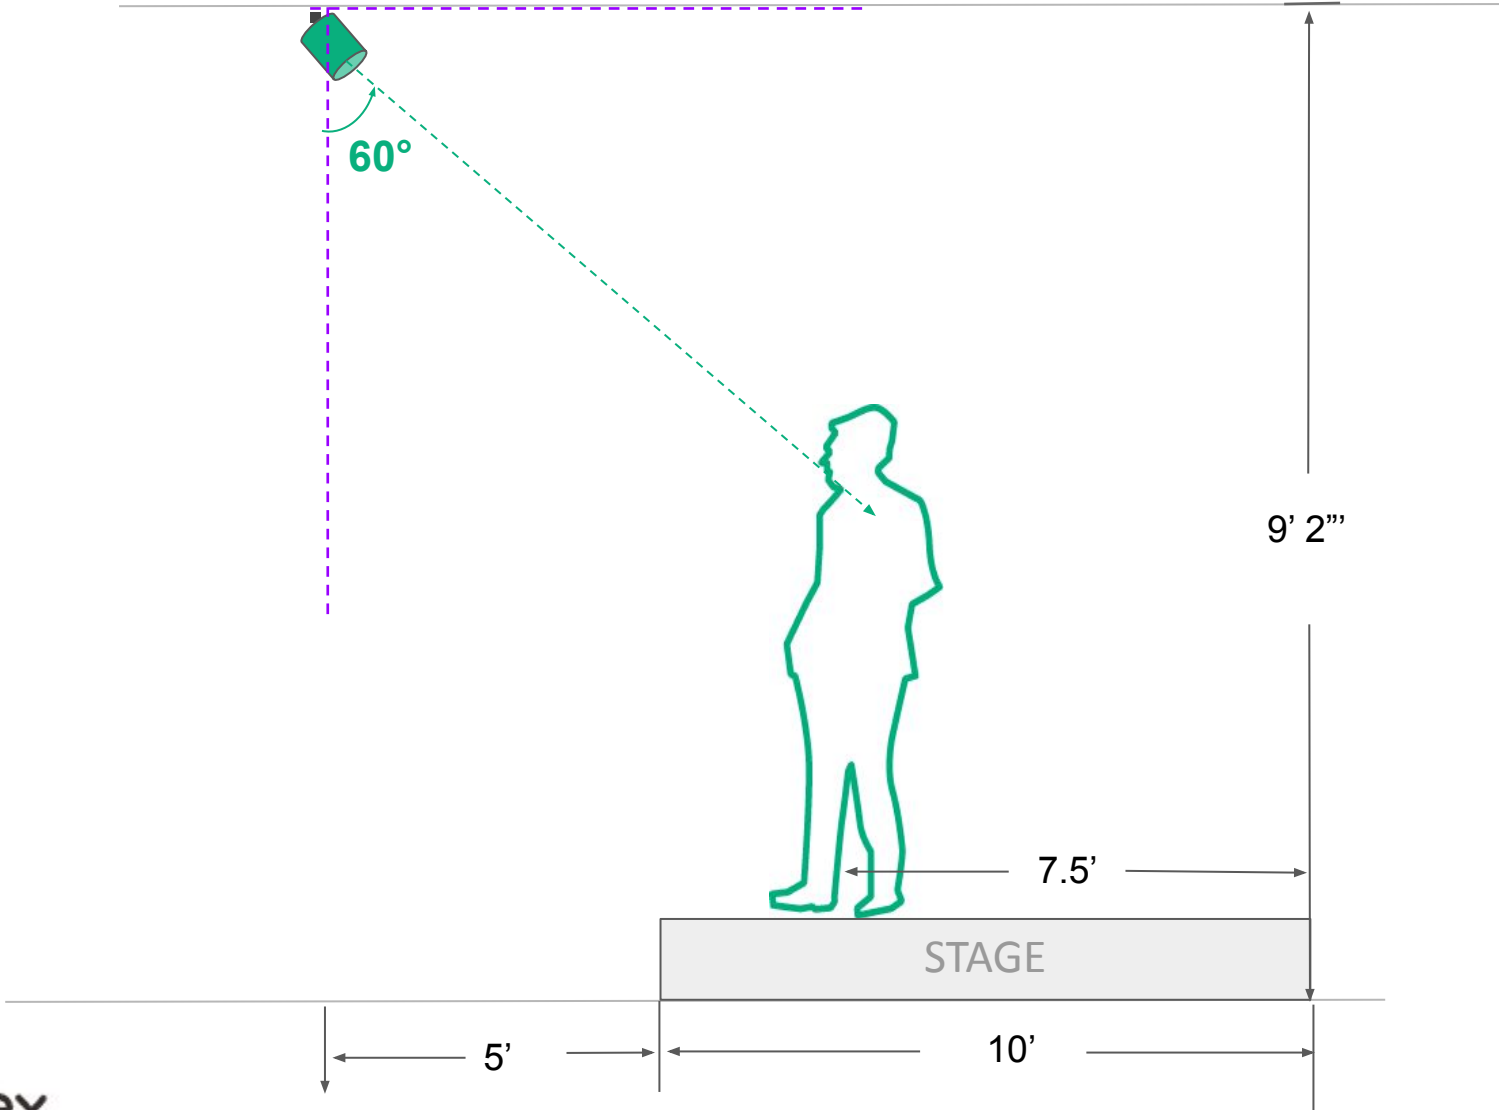

9'(H) x 8'(W) x 1'(D)

STAGE

Fiilex

FLX-L-090801-
Studio-210721A

SPACE

Usage

Ceiling Height - 9' 2"

Area Used -

21.5' X 14.5'

Electrical - 120V AC

LIGHTING LAYOUT

- ① 8 ft TRACK (1x)
- ② LIVE END (1x)
- ③ END CAP (1x)
- ④  T360 PP (3x)

Track Design – 8'

Max Power Consumption – 255W

LIGHTING BREAKDOWN

SIDE VIEW

ILLUMINANCE VALUES

Recommended illuminance at talent > 170 fc

HEAT MAP

Before

After

Heat Map Scale:

ABOUT FILEX T360 PRO PLUS

- Compact Fixture for Any Setting
- Cine-Grade Light Quality
- Tunable CCT to Match Ambient Lighting
- Tunable Hue to Enhance Skin Tone in Video
- Shape and Isolate Light with Barndoors
- Low Installation Cost and Easy to Implement