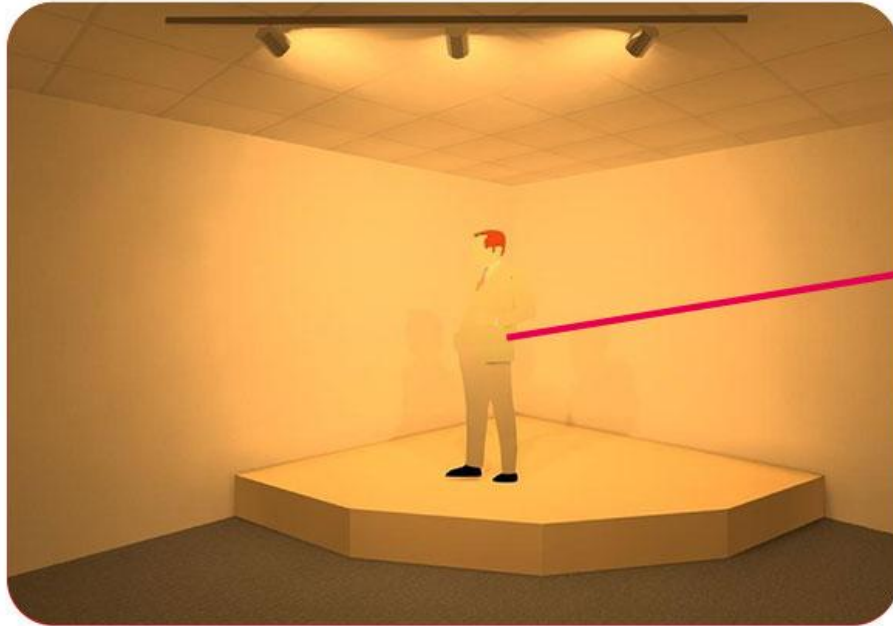

9'(H) x 8'(W) x 1'(D)

STAGE

Fiilex

FLX-L-090801-
Studio-210721A

SPACE

Usage

Ceiling Height - 9' 2"

Area Used -

21.5' X 14.5'

Electrical - 120V AC

LIGHTING LAYOUT

- ① 8 ft TRACK (1x)
- ② LIVE END (1x)
- ③ END CAP (1x)
- ④  T360 PP (3x)

Track Design – 8'

Max Power Consumption – 255W

LIGHTING BREAKDOWN

SIDE VIEW

ILLUMINANCE VALUES

Recommended illuminance at talent > 170 fc

HEAT MAP

Before

After

Heat Map Scale:

ABOUT FILEX T360 PRO PLUS

- Compact Fixture for Any Setting
- Cine-Grade Light Quality
- Tunable CCT to Match Ambient Lighting
- Tunable Hue to Enhance Skin Tone in Video
- Shape and Isolate Light with Barndoors
- Low Installation Cost and Easy to Implement