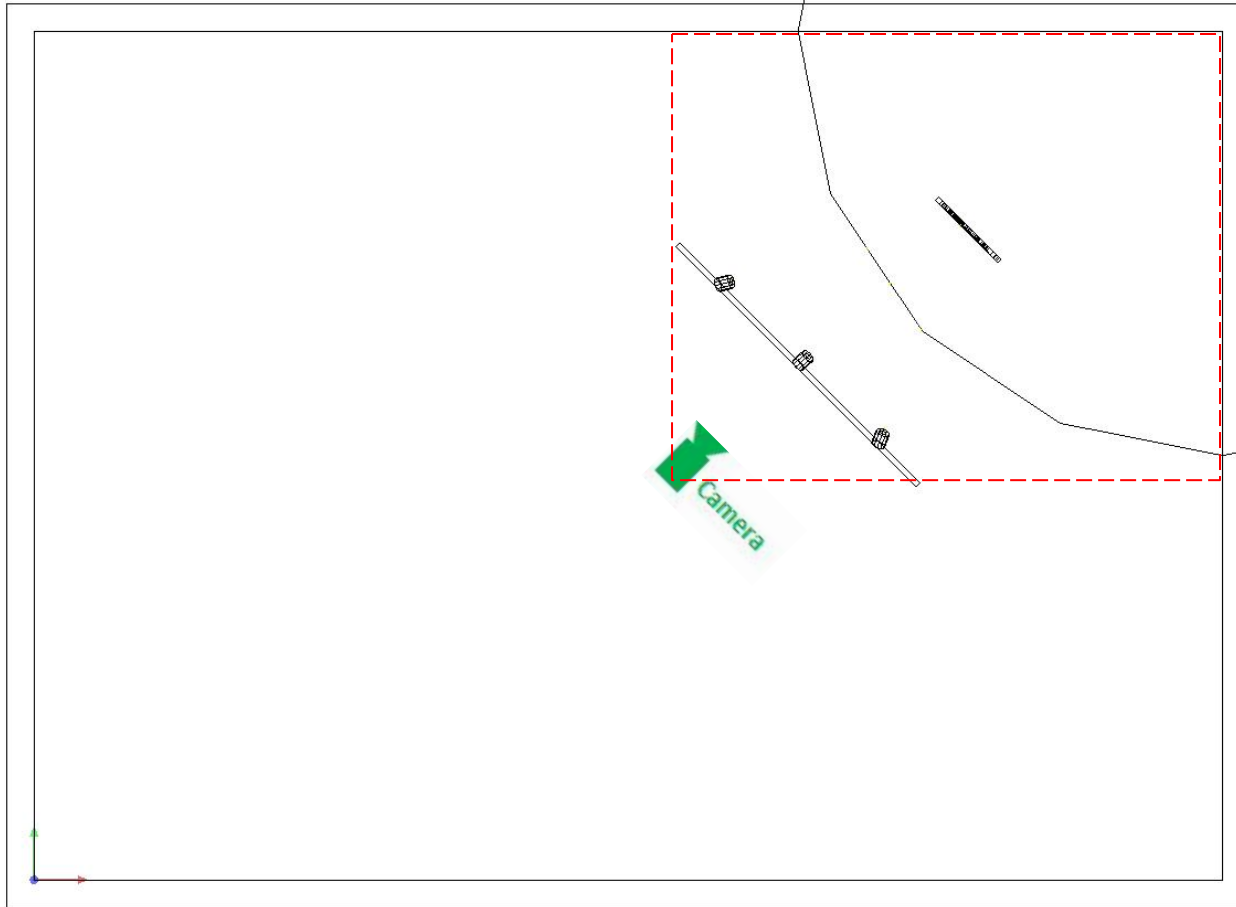

9'(H) x 8'(W) x 1'(D)

STAGE

Fiilex

FLX-L-090801-
Studio-210721A

SPACE

Usage

Ceiling Height - 9' 2"

Area Used -

21.5' X 14.5'

Electrical - 120V AC

LIGHTING LAYOUT

- ① 8 ft TRACK (1x)
- ② LIVE END (1x)
- ③ END CAP (1x)
- ④  T360 PP (3x)

Track Design – 8'

Max Power Consumption – 255W

LIGHTING BREAKDOWN

SIDE VIEW