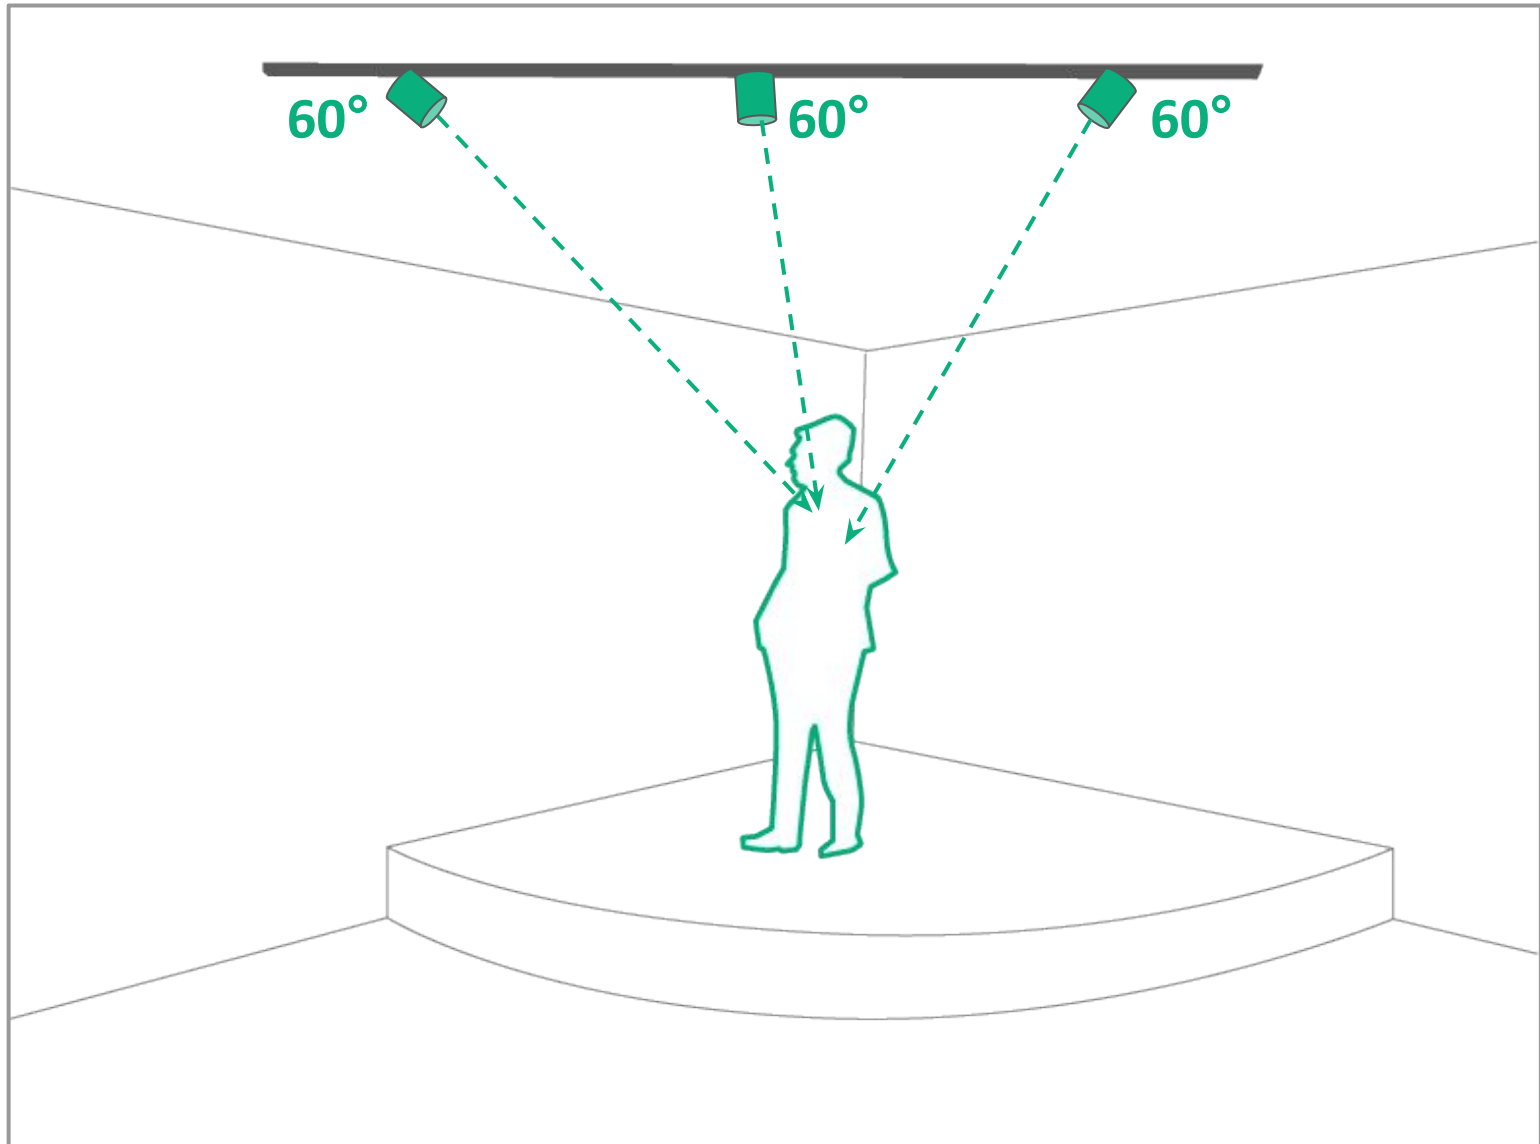

9'(H) x 8'(W) x 1'(D)

STAGE

Fiilex

FLX-L-090801-
Studio-210721A

SPACE

Usage

Ceiling Height - 9' 2"

Area Used -

21.5' X 14.5'

Electrical - 120V AC

LIGHTING LAYOUT

- ① 8 ft TRACK (1x)
- ② LIVE END (1x)
- ③ END CAP (1x)
- ④  T360 PP (3x)

Track Design – 8'

Max Power Consumption – 255W

LIGHTING BREAKDOWN

SIDE VIEW

ILLUMINANCE VALUES

Recommended illuminance at talent > 170 fc

HEAT MAP

Before

After

Heat Map Scale:

ABOUT FILEX T360 PRO PLUS

- Compact Fixture for Any Setting
- Cine-Grade Light Quality
- Tunable CCT to Match Ambient Lighting
- Tunable Hue to Enhance Skin Tone in Video
- Shape and Isolate Light with Barndoors
- Low Installation Cost and Easy to Implement