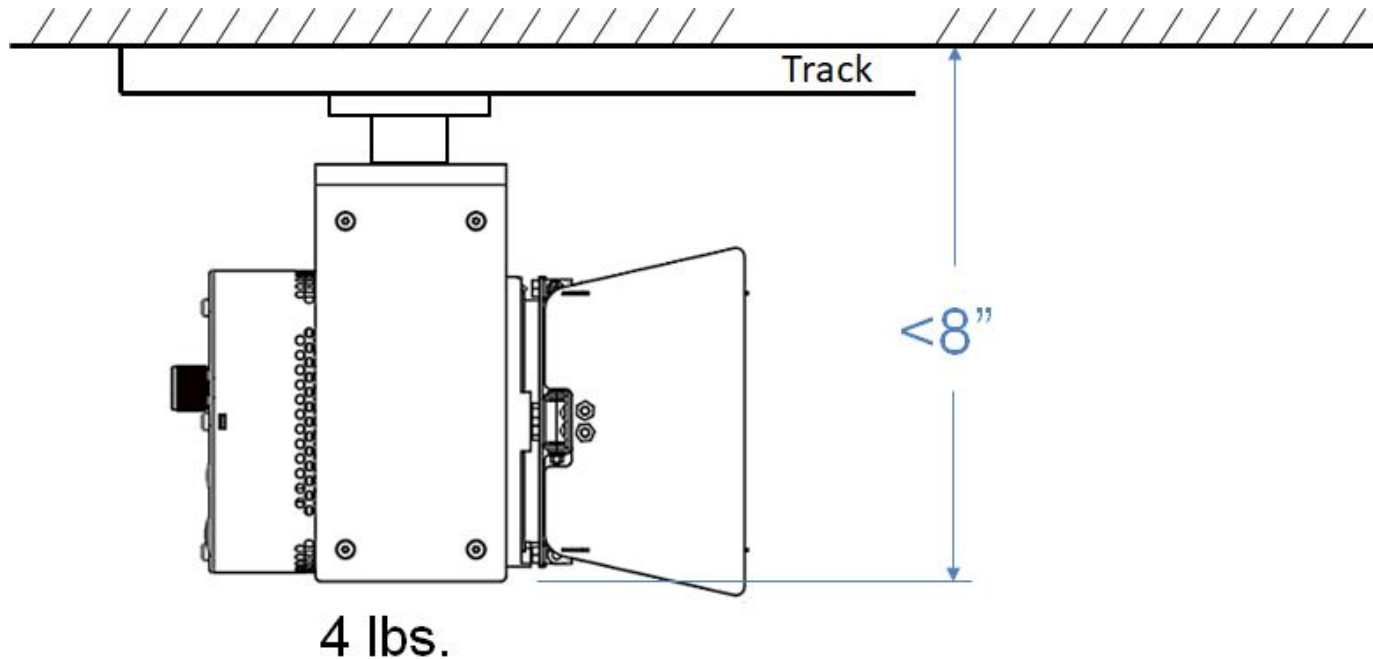

9'(H) x 8'(W) x 1'(D)

STAGE

Fiilex

FLX-L-090801-
Studio-210721A

SPACE

Usage

Ceiling Height - 9' 2"

Area Used -

21.5' X 14.5'

Electrical - 120V AC

LIGHTING LAYOUT

- ① 8 ft TRACK (1x)
- ② LIVE END (1x)
- ③ END CAP (1x)
- ④  T360 PP (3x)

Track Design – 8'

Max Power Consumption – 255W

LIGHTING BREAKDOWN

SIDE VIEW

ILLUMINANCE VALUES

Recommended illuminance at talent > 170 fc

HEAT MAP

Before

After

Heat Map Scale:

ABOUT FILEX T360 PRO PLUS

- Compact Fixture for Any Setting
- Cine-Grade Light Quality
- Tunable CCT to Match Ambient Lighting
- Tunable Hue to Enhance Skin Tone in Video
- Shape and Isolate Light with Barndoors
- Low Installation Cost and Easy to Implement