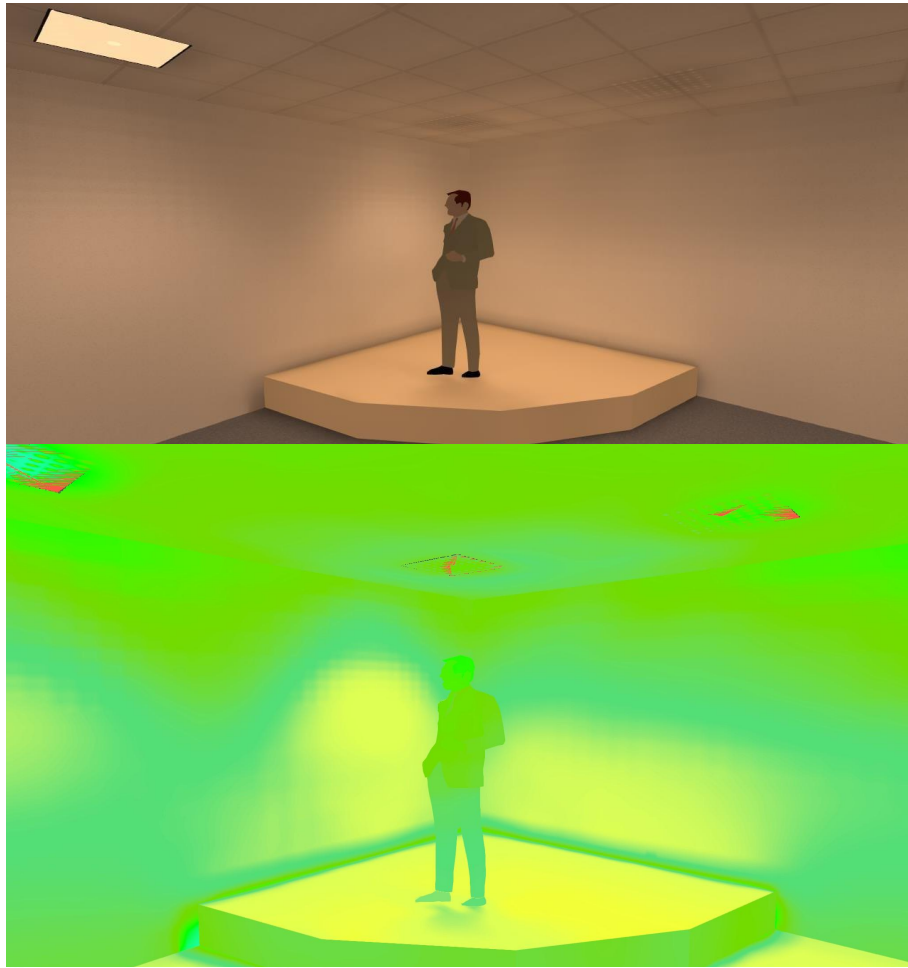

9'(H) x 8'(W) x 1'(D)

STAGE

Fiilex

FLX-L-090801-
Studio-210721A

SPACE

Usage

Ceiling Height - 9' 2"

Area Used -

21.5' X 14.5'

Electrical - 120V AC

LIGHTING LAYOUT

- ① 8 ft TRACK (1x)
- ② LIVE END (1x)
- ③ END CAP (1x)
- ④  T360 PP (3x)

Track Design – 8'

Max Power Consumption – 255W

LIGHTING BREAKDOWN

SIDE VIEW

ILLUMINANCE VALUES

Recommended illuminance at talent > 170 fc

HEAT MAP

Before

After

Heat Map Scale:

ABOUT FILEX T360 PRO PLUS

- Compact Fixture for Any Setting
- Cine-Grade Light Quality
- Tunable CCT to Match Ambient Lighting
- Tunable Hue to Enhance Skin Tone in Video
- Shape and Isolate Light with Barndoors
- Low Installation Cost and Easy to Implement