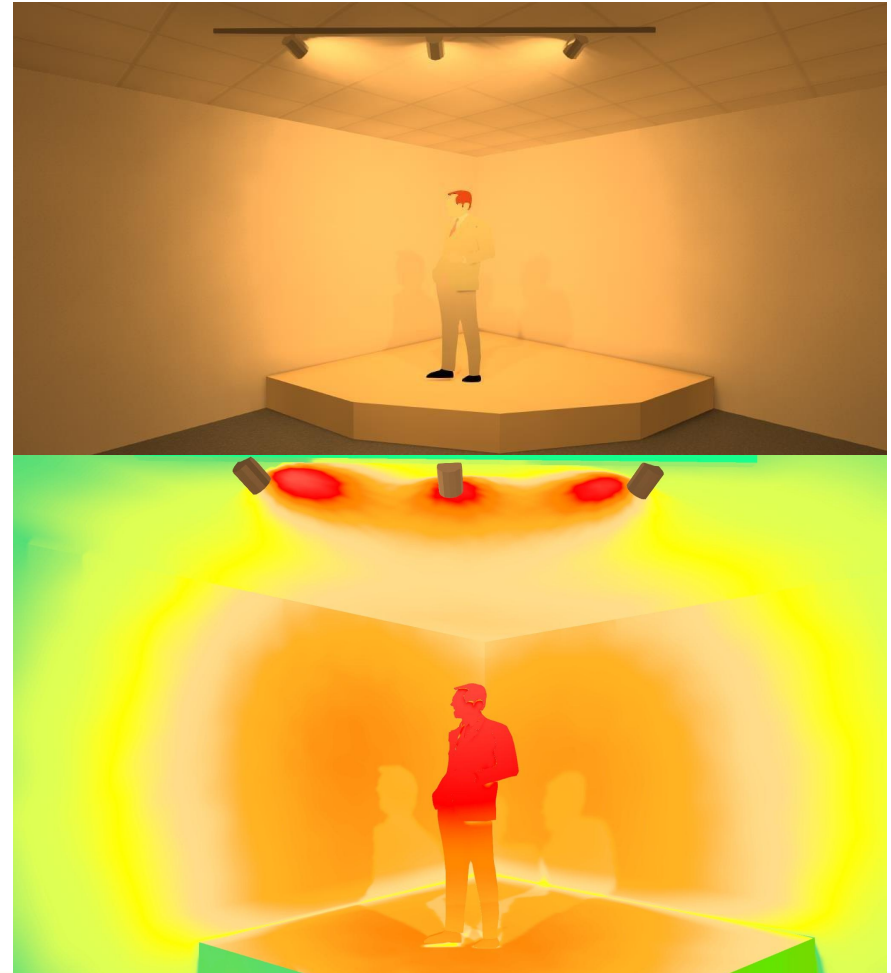

9'(H) x 8'(W) x 1'(D)

STAGE

Fiilex

FLX-L-090801-
Studio-210721A

SPACE

Usage

Ceiling Height - 9' 2"

Area Used -

21.5' X 14.5'

Electrical - 120V AC

LIGHTING LAYOUT

- ① 8 ft TRACK (1x)
- ② LIVE END (1x)
- ③ END CAP (1x)
- ④  T360 PP (3x)

Track Design – 8'

Max Power Consumption – 255W

LIGHTING BREAKDOWN

SIDE VIEW

ILLUMINANCE VALUES

Recommended illuminance at talent > 170 fc

HEAT MAP

Before

After

Heat Map Scale:

ABOUT FILEX T360 PRO PLUS

- Compact Fixture for Any Setting
- Cine-Grade Light Quality
- Tunable CCT to Match Ambient Lighting
- Tunable Hue to Enhance Skin Tone in Video
- Shape and Isolate Light with Barndoors
- Low Installation Cost and Easy to Implement