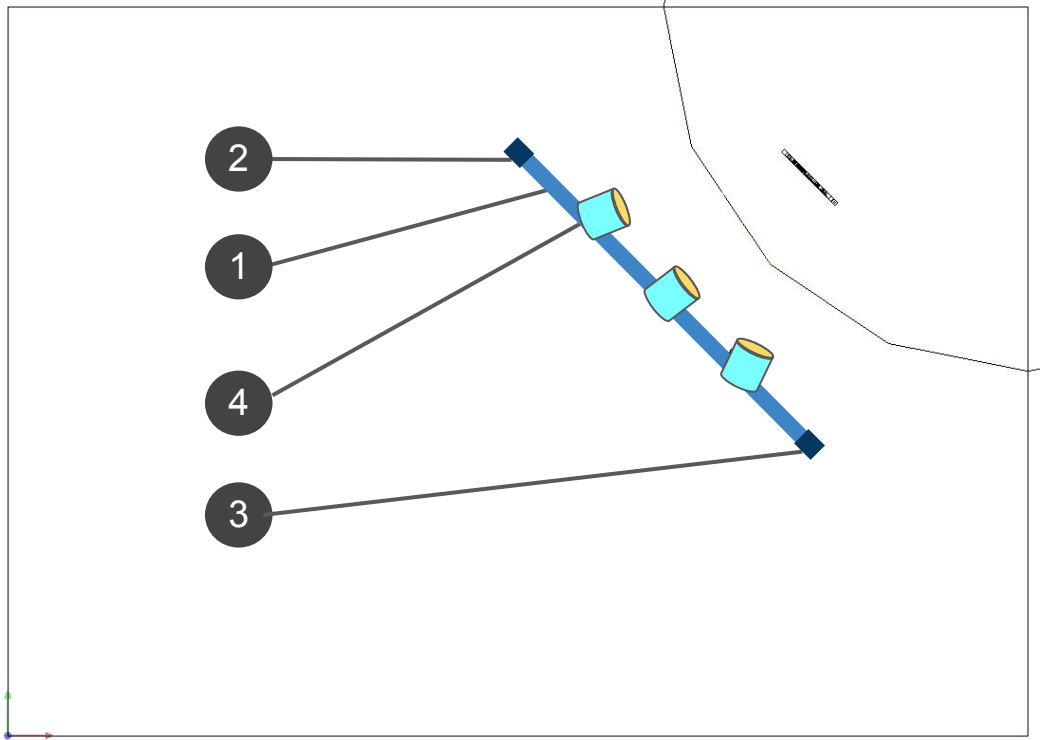

9'(H) x 8'(W) x 1'(D)

STAGE

Fiilex

FLX-L-090801-
Studio-210721A

SPACE

Usage

Ceiling Height - 9' 2"

Area Used -

21.5' X 14.5'

Electrical - 120V AC

LIGHTING LAYOUT

- ① 8 ft TRACK (1x)
- ② LIVE END (1x)
- ③ END CAP (1x)
- ④  T360 PP (3x)

Track Design – 8'

Max Power Consumption – 255W

LIGHTING BREAKDOWN

SIDE VIEW

ILLUMINANCE VALUES

Recommended illuminance at talent > 170 fc

HEAT MAP

Before

After

Heat Map Scale:

ABOUT FILEX T360 PRO PLUS

- Compact Fixture for Any Setting
- Cine-Grade Light Quality
- Tunable CCT to Match Ambient Lighting
- Tunable Hue to Enhance Skin Tone in Video
- Shape and Isolate Light with Barndoors
- Low Installation Cost and Easy to Implement