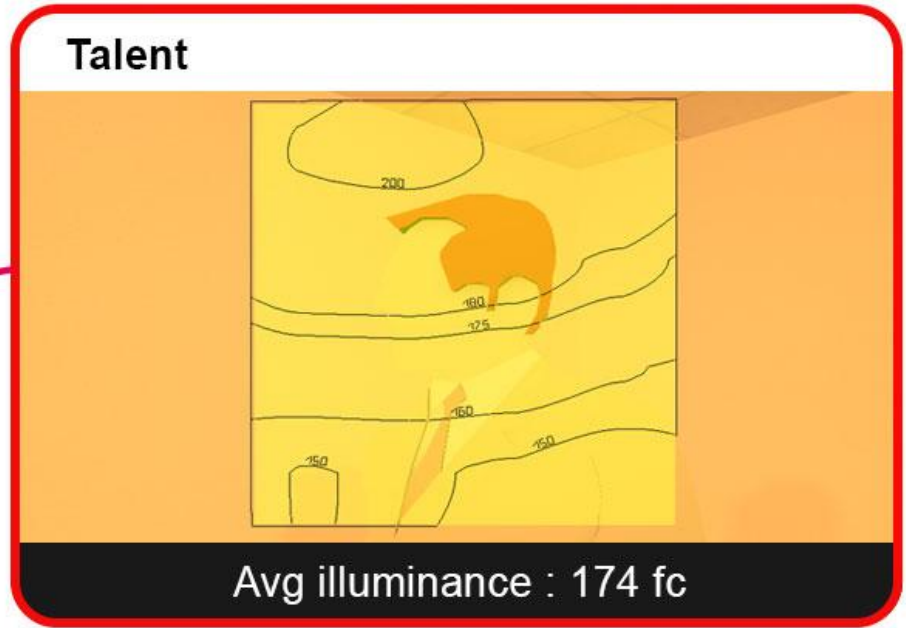

21.5' X 14.5'

Electrical - 120V AC

LIGHTING LAYOUT

- ① 8 ft TRACK (1x)
- ② LIVE END (1x)
- ③ END CAP (1x)
- ④  T360 PP (3x)

Track Design – 8'

Max Power Consumption – 255W

LIGHTING BREAKDOWN

SIDE VIEW

ILLUMINANCE VALUES

Recommended illuminance at talent > 170 fc

HEAT MAP

Before

After

Heat Map Scale:

ABOUT FILEX T360 PRO PLUS

- Compact Fixture for Any Setting
- Cine-Grade Light Quality
- Tunable CCT to Match Ambient Lighting
- Tunable Hue to Enhance Skin Tone in Video
- Shape and Isolate Light with Barndoors
- Low Installation Cost and Easy to Implement