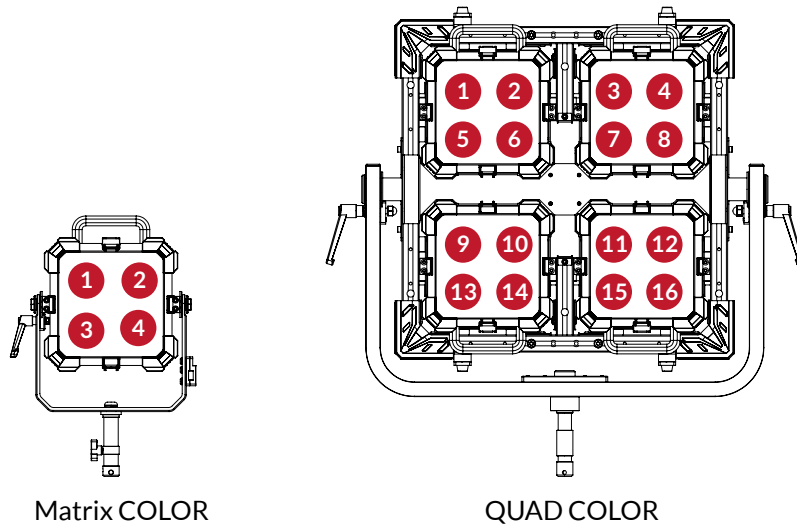

Scenario 1: In CCT+RGBW modes, the following settings produce the 3200K white. Notice that the white remains the same regardless of the "Crossfade" parameter.

CCT=3200K, Xfade=0% &

CCT=3200K, Xfade=100%, W=100% &

CCT=3200K, Xfade=100%, RGB=100% &

CCT=3200K, Xfade=100, RGBW=100%

Scenario 2: In CCT+HSI modes, the following settings produce 2800K and 5600K white respectively. Notice that "CCT" is the only differentiating parameter, even when "Crossfade"=100%.

(2800K white) CCT=2800K, Xfade=100%, Sat=0%

(5600K white) CCT=5600K, Xfade=100%, Sat=0%

Scenario 3: In ICTRGBW modes, the following settings produce 3200K and 6500K white respectively. Notice that the "CCT" is the only differentiating parameter.

(3200K output) CCT=3200K, RGBW=100%

(6500K output) CCT=6500K, RGBW=100%

*** In CCT+xy and ICTxy modes, the "CCT" and "Green Adjust" parameters allow slight adjustment of the color temperature and tint for the selected "CIEx" and "CIEy" coordinates. To produce an output true to the CIEx and CIEy coordinates, set "CCT"=6500K and "Green Adjust"=0.00.

Ordering of Pixels

Seen from Front of Fixture