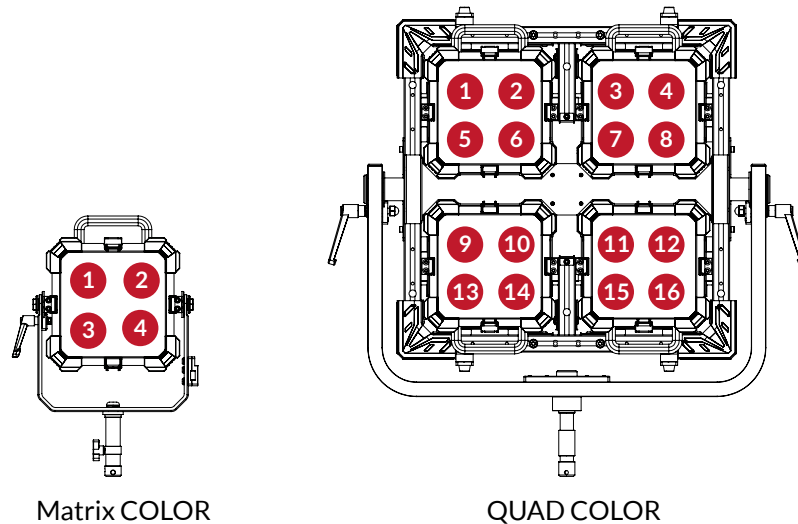

Scenario 1: In CCT+RGBW modes, the following settings produce the 3200K white. Notice that the white remains the same regardless of the "Crossfade" parameter.

CCT=3200K, Xfade=0% &

CCT=3200K, Xfade=100%, W=100% &

CCT=3200K, Xfade=100%, RGB=100% &

CCT=3200K, Xfade=100, RGBW=100%

Scenario 2: In CCT+HSI modes, the following settings produce 2800K and 5600K white respectively. Notice that "CCT" is the only differentiating parameter, even when "Crossfade"=100%.

(2800K white) CCT=2800K, Xfade=100%, Sat=0%

(5600K white) CCT=5600K, Xfade=100%, Sat=0%

Scenario 3: In ICTRGBW modes, the following settings produce 3200K and 6500K white respectively. Notice that the "CCT" is the only differentiating parameter.

(3200K output) CCT=3200K, RGBW=100%

(6500K output) CCT=6500K, RGBW=100%

*** In CCT+xy and ICTxy modes, the "CCT" and "Green Adjust" parameters allow slight adjustment of the color temperature and tint for the selected "CIEx" and "CIEy" coordinates. To produce an output true to the CIEx and CIEy coordinates, set "CCT"=6500K and "Green Adjust"=0.00.

Ordering of Pixels

Seen from Front of Fixture