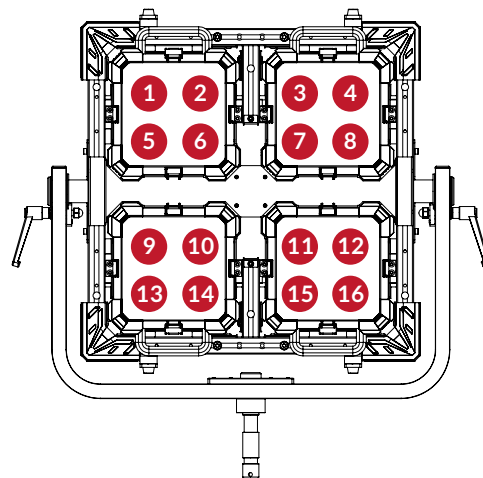

Ordering of Pixels

Seen from Front of Fixture

Matrix COLOR

QUAD COLOR

Mode 1 (8-bit) / Mode 9 (16-bit) : CCT

8-bit DMX	16-bit DMX	Function	8-bit/16-bit Value		Range
1	1-2	Master Intensity	0 - 255	0 - 65,535	0% - 100%
2	3-4	CCT	0 - 255	0 - 65,535	2000K - 10000K
3	5-6	Green Adjust	0 - 9 10 - 255	0 - 9 10 - 65,535	Neutral (0) Full magenta ~ Full green (-1.0 ~ +1.0)
4	7	Fan Setting	0 - 9 10 - 69 70 - 129 130 - 189 190 - 255		Use current setting in fixture Silent (Fan speed fixed) Auto (Fan speed variable) Fan full speed (Fan speed fixed) Fan off (Fan is off)
5	8	Dimming Setting	0 - 9 10 - 99 100 - 255		Use current setting in fixture Sharp dimming Smooth dimming
6	9	Strobe Frequency	0 - 9 10 - 255		Strobe off 1Hz - 25Hz
-	10	Reserved	TBD		