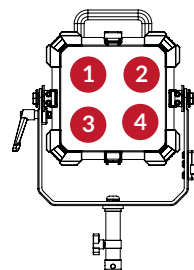

Scenario 1: In CCTRGBW modes, the following settings produce the 3200K white. Notice that the white remains the same regardless of the "Crossfade" parameter.

CCT=3200K, Xfade=0% &

CCT=3200K, Xfade=100%, W=100% &

CCT=3200K, Xfade=100%, RGB=100% &

CCT=3200K, Xfade=100, RGBW=100%

Scenario 2: In CCTHSI modes, the following settings produce 2800K and 5600K white respectively. Notice that "CCT" is the only differentiating parameter, even when "Crossfade"=100%.

(2800K white) CCT=2800K, Xfade=100%, Sat=0%

(5600K white) CCT=5600K, Xfade=100%, Sat=0%

Scenario 3: In ICTRGBW modes, the following settings produce 3200K and 6500K white respectively. Notice that the "CCT" is the only differentiating parameter.

(3200K output) CCT=3200K, RGBW=100%

(6500K output) CCT=6500K, RGBW=100%

*** In CCTxy and ICTxy modes, the "CCT" and "Green Adjust" parameters allow slight adjustment of the color temperature and tint for the selected "CIEx" and "CIEy" coordinates. To produce an output true to the CIEx and CIEy coordinates, set "CCT"=6500K and "Green Adjust"=0.00.

Ordering of Pixels

Seen from Front of Fixture

Matrix COLOR