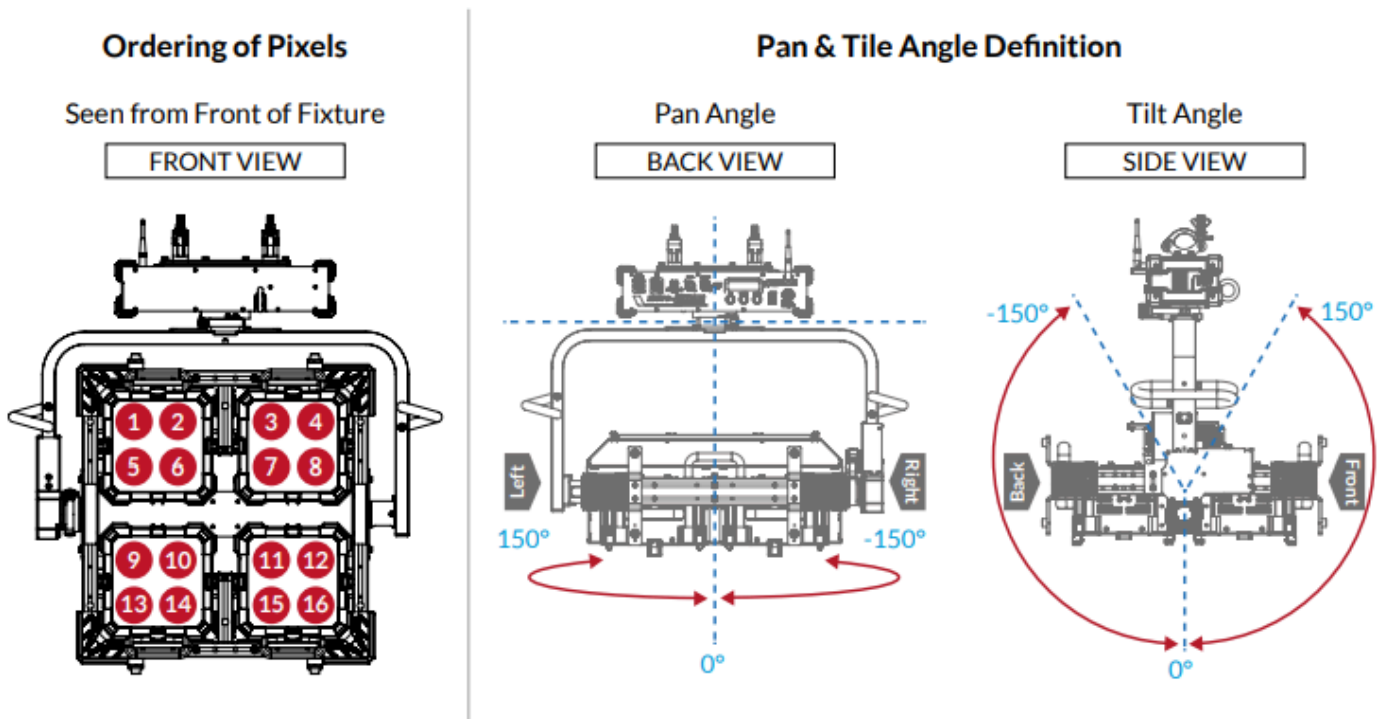

## Mode 200 : MOTO , 16-bit

16-bit DMX	Function	8-bit/16-bit Value	Range
1-2	PAN	0 - 65,535	-150° - +150°
3-4	TILT	0 - 65,535	-150° - +150°
5-6	ZOOM (Not Supported)	0 - 65,535	0 - 100 (%)
7	Control	See <a href="#">control table</a>	
8	Reserved	TBD	