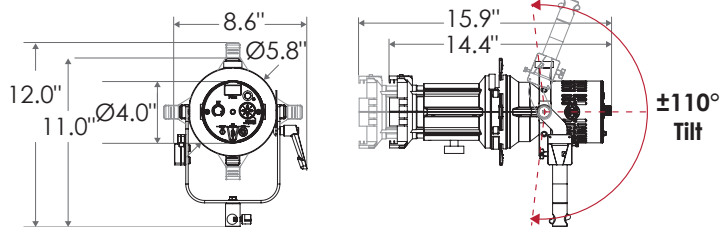

G3 COLOR

Cinematic LED Ellipsoidal Light

The **G3 COLOR** is a cinema-grade 90W full-color ellipsoidal with razor-sharp cuts and a unique 360 degree rotating barrel. The beam produced from either the 19°, 36° or 50° lens tube is uniform and bright without any color fringing. At the core of the G3 is the latest generation of Fiilex's patented Dense Matrix LED that adheres to the highest standards of dimming and color calibration. The G3 ellipsoidal gives you full control and can be rigged and hidden anywhere on production sets.

FEATURES

- High-CRI white light output (2000-10000K)
- 8 and 16-bit color modes: CCTRGBW, CCTHSI, CIExy, etc.
- IP-X5 Rating (water resistant)
- Easy PSU / battery mounting on yoke
- Razor-sharp cuts and rotating barrel
- Wireless control via integrated LumenRadio
- Hardline DMX via XLR-5 adapter
- Smooth and Sharp dimming modes
- DMX-controllable fan modes: Full, Auto, Silent, Off
- Compact and easy to hide

SPECIFICATIONS

Beam Angle	19° / 36° / 50° lens tube
CCT Range	2000-10000K continuous tuning + magenta/green shift
CRI / TLCI	95 / 90 typical
Control Modes	CCT, HSI, RGBW, GEL, CCTRGBW, CCTHSI, CIExy, ICTHS, and more
Dimming	100 - 0% flicker free
Dimming Modes / Curve	Smooth, Sharp / Linear, Gamma
Light Engine	DiCon Dense Matrix LED
Power Consumption	90W max AC 80W max DC
BTUs/hour	307 (BTUs/hour) max
DC Input	14 - 30V DC (via 5.5mm x 2.5mm Barrel)
AC Input	100 - 240V AC, 50 ~ 60Hz
DMX / RDM Port	TRRS (XLR-5 via adapter)
Wireless Control	Integrated LumenRadio CRMX
USB Power Output	5V/1A (via USB-C)
Weight	Fixture: 6.7 lbs / 3.0kg (includes lens tube) Power adapter: 1.1 lbs/0.5kg
Size (L x W x H)	14.4" x 8.6" x 11.0" / 36.6cm x 21.8cm x 27.8cm
Mount	Baby stud 5/8" female (16mm)
IP Rating	IP-X5 (water-resistant)
Thermal Design	Controllable fan
Operating Temperature	32 - 104°F / 0 - 40°C
GoBo Size	M Size (Diameter 66mm / Max Image: 48mm / Max Thickness: 1mm)