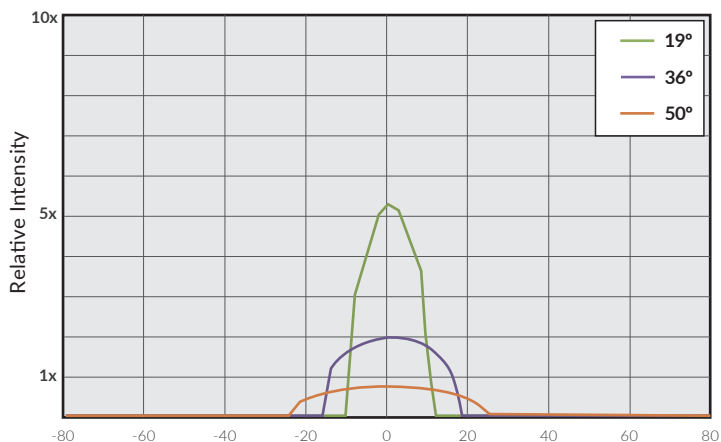

G3 COLOR

Cinematic LED Ellipsoidal Light

The **G3 COLOR** is a cinema-grade 90W full-color ellipsoidal with razor-sharp cuts and a unique 360 degree rotating barrel. The beam produced from either the 19°, 36° or 50° lens tube is uniform and bright without any color fringing. At the core of the G3 is the latest generation of Fiilex's patented Dense Matrix LED that adheres to the highest standards of dimming and color calibration. The G3 ellipsoidal gives you full control and can be rigged and hidden anywhere on production sets.

FEATURES

- High-CRI white light output (2000-10000K)
- 8 and 16-bit color modes: CCTRGBW, CCTHSI, CIExy, etc.
- IP-X5 Rating (water resistant)
- Easy PSU / battery mounting on yoke
- Razor-sharp cuts and rotating barrel
- Wireless control via integrated LumenRadio
- Hardline DMX via XLR-5 adapter
- Smooth and Sharp dimming modes
- DMX-controllable fan modes: Full, Auto, Silent, Off
- Compact and easy to hide

SPECIFICATIONS

Beam Angle	19° / 36° / 50° lens tube
CCT Range	2000-10000K continuous tuning + magenta/green shift
CRI / TLCI	95 / 90 typical
Control Modes	CCT, HSI, RGBW, GEL, CCTRGBW, CCTHSI, CIExy, ICTHS, and more
Dimming	100 - 0% flicker free
Dimming Modes / Curve	Smooth, Sharp / Linear, Gamma
Light Engine	DiCon Dense Matrix LED
Power Consumption	90W max AC 80W max DC
BTUs/hour	307 (BTUs/hour) max
DC Input	14 - 30V DC (via 5.5mm x 2.5mm Barrel)
AC Input	100 - 240V AC, 50 ~ 60Hz
DMX / RDM Port	TRRS (XLR-5 via adapter)
Wireless Control	Integrated LumenRadio CRMX
USB Power Output	5V/1A (via USB-C)
Weight	Fixture: 6.7 lbs / 3.0kg (includes lens tube) Power adapter: 1.1 lbs/0.5kg
Size (L x W x H)	14.4" x 8.6" x 11.0" / 36.6cm x 21.8cm x 27.8cm
Mount	Baby stud 5/8" female (16mm)
IP Rating	IP-X5 (water-resistant)
Thermal Design	Controllable fan
Operating Temperature	32 - 104°F / 0 - 40°C
GoBo Size	M Size (Diameter 66mm / Max Image: 48mm / Max Thickness: 1mm)