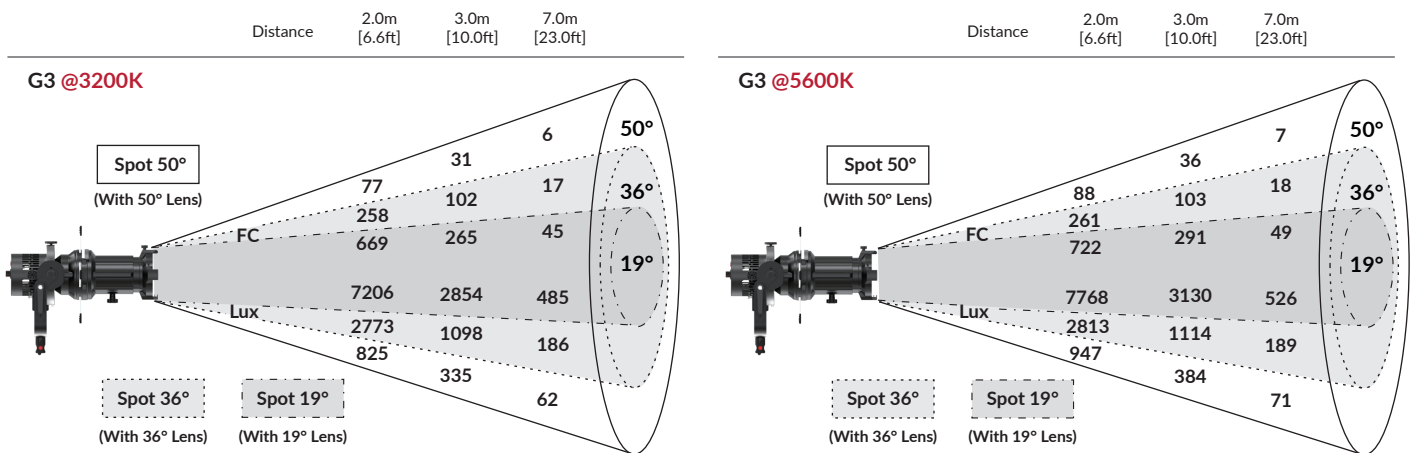

SPECIFICATIONS

Beam Angle	19° / 36° / 50° lens tube
CCT Range	2000-10000K continuous tuning + magenta/green shift
CRI / TLCI	95 / 90 typical
Control Modes	CCT, HSI, RGBW, GEL, CCTRGBW, CCTHSI, CIExy, ICTHS, and more
Dimming	100 - 0% flicker free
Dimming Modes / Curve	Smooth, Sharp / Linear, Gamma
Light Engine	DiCon Dense Matrix LED
Power Consumption	90W max AC | 80W max DC
BTUs/hour	307 (BTUs/hour) max
DC Input	14 - 30V DC (via 5.5mm x 2.5mm Barrel)
AC Input	100 - 240V AC, 50 ~ 60Hz
DMX / RDM Port	TRRS (XLR-5 via adapter)
Wireless Control	Integrated LumenRadio CRMX
USB Power Output	5V/1A (via USB-C)
Weight	Fixture: 6.7 lbs / 3.0kg (includes lens tube) | Power adapter: 1.1 lbs/0.5kg
Size (L x W x H)	14.4" x 8.6" x 11.0" / 36.6cm x 21.8cm x 27.8cm
Mount	Baby stud 5/8" female (16mm)
IP Rating	IP-X5 (water-resistant)
Thermal Design	Controllable fan
Operating Temperature	32 - 104°F / 0 - 40°C
GoBo Size	M Size (Diameter 66mm / Max Image: 48mm / Max Thickness: 1mm)

PHOTOMETRIC DATA

ACCESSORIES