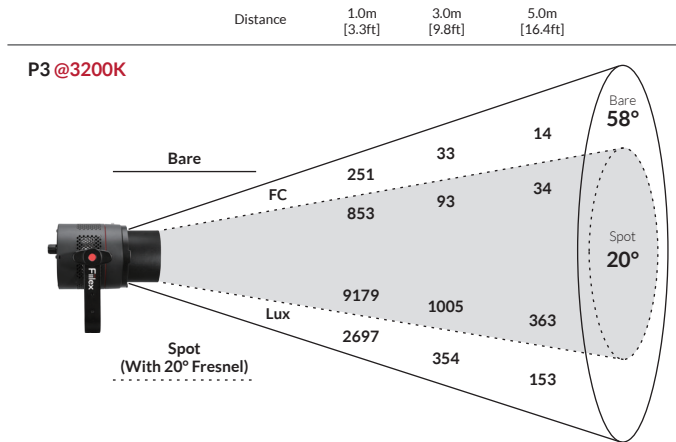

SPECIFICATIONS

Beam Angle	60° (20° with fresnel accessory)
CCT Range	2000-10000K continuous tuning + magenta/green shift
CRI / TLCI	95 / 90 typical
Control Modes	CCT, HSI, RGBW, Gels, Effects, CCTRGBW, CCTHSI, CIExy, ICTHS, and more
Dimming	100% - 0% flicker free
Dimming Modes	Smooth, Sharp
Light Engine	DiCon Dense Matrix LED
Power Consumption	90W max AC | 80W max DC
BTUs/hour	307 (BTUs/hour) max
DC Input	14 - 30V DC (via 5.5mm x 2.5mm Barrel)
AC Input	100 - 240V AC, 50 ~ 60Hz (via 5.5mm x 2.5mm Barrel)
DMX/RDM Port	TRRS (XLR-5 DMX Adapter accessory available)
USB Power Output	5V/1A (via USB-C)
Weight	2.0lbs / 0.9kg
Size (L x W x H)	4.8" x 6.0" x 8.1" / 12.2cm x 15.2cm x 20.6cm
Mount	Baby stud 5/8" female (16mm)
IP Rating	IP-X5 (water-resistant)
Thermal Design	Advanced vapor cooling system (fan cooled)
Operating Temperature	32 - 104°F / 0 - 40°C

PHOTOMETRIC DATA