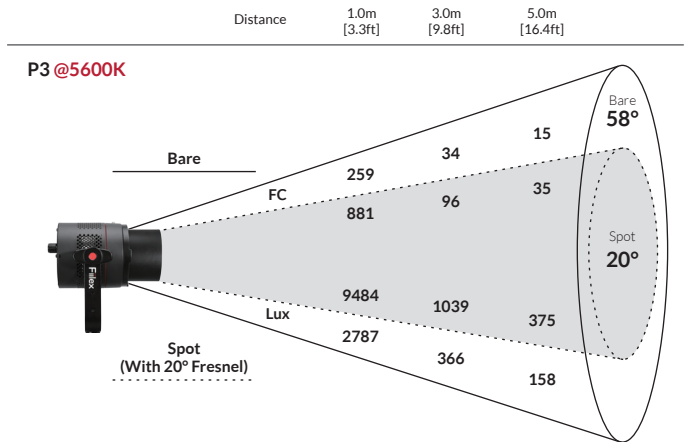

SPECIFICATIONS

Beam Angle	60° (20° with fresnel accessory)
CCT Range	2000-10000K continuous tuning + magenta/green shift
CRI / TLCI	95 / 90 typical
Control Modes	CCT, HSI, RGBW, Gels, Effects, CCTRGBW, CCTHSI, CIExy, ICTHS, and more
Dimming	100% - 0% flicker free
Dimming Modes	Smooth, Sharp
Light Engine	DiCon Dense Matrix LED
Power Consumption	90W max AC | 80W max DC
BTUs/hour	307 (BTUs/hour) max
DC Input	14 - 30V DC (via 5.5mm x 2.5mm Barrel)
AC Input	100 - 240V AC, 50 ~ 60Hz (via 5.5mm x 2.5mm Barrel)
DMX/RDM Port	TRRS (XLR-5 DMX Adapter accessory available)
USB Power Output	5V/1A (via USB-C)
Weight	2.0lbs / 0.9kg
Size (L x W x H)	4.8" x 6.0" x 8.1" / 12.2cm x 15.2cm x 20.6cm
Mount	Baby stud 5/8" female (16mm)
IP Rating	IP-X5 (water-resistant)
Thermal Design	Advanced vapor cooling system (fan cooled)
Operating Temperature	32 - 104°F / 0 - 40°C

PHOTOMETRIC DATA