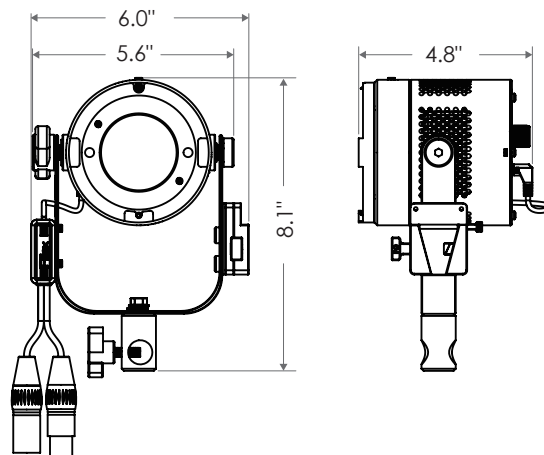

The **P3 Color** is a portable 90W LED fixture that packs a ton of features into its compact two pound housing. The P3's white light output ranges from 2000 - 10000K with excellent CRI, and its various color control modes allow users to access the full range of vibrant RGBW illumination. At the core of the P3 is Fiilex's patented Dense Matrix LED, which is an extremely small light source capable of producing crisp shadows and clean barndoor cuts. Accessory attachments can diffuse or focus the P3's output. No other portable LED fixture can match the P3's combination of power, size, and versatility.

## FEATURES

- High-CRI white light output (2000-10000K)
- 8 and 16-bit color modes: CCTRGBW, CCTHSI, CIExy, etc.
- IP-X5 Rating (water resistant)
- Easy PSU / battery mounting on yoke
- Removable yoke for versatile rigging
- Light intensifying / diffusing accessories available
- XLR-5 DMX Adapter yoke attachment available
- Smooth and Sharp dimming modes
- DMX-controllable fan modes: Full, Variable, Silent, Off
- 4-leaf barndoor cuts clean with no color splitting

## BEAM PROFILE

### SPECIFICATIONS

Beam Angle	60° (20° with fresnel accessory)
CCT Range	2000-10000K continuous tuning + magenta/green shift
CRI / TLCI	95 / 90 typical
Control Modes	CCT, HSI, RGBW, Gels, Effects, CCTRGBW, CCTHSI, CIExy, ICTHS, and more
Dimming	100% - 0% flicker free
Dimming Modes	Smooth, Sharp
Light Engine	DiCon Dense Matrix LED
Power Consumption	90W max AC   80W max DC
BTUs/hour	307 (BTUs/hour) max
DC Input	14 - 30V DC (via 5.5mm x 2.5mm Barrel)
AC Input	100 - 240V AC, 50 ~ 60Hz (via 5.5mm x 2.5mm Barrel)
DMX/RDM Port	TRRS (XLR-5 DMX Adapter accessory available)
USB Power Output	5V/1A (via USB-C)
Weight	2.0lbs / 0.9kg
Size (L x W x H)	4.8" x 6.0" x 8.1" / 12.2cm x 15.2cm x 20.6cm
Mount	Baby stud 5/8" female (16mm)
IP Rating	IP-X5 (water-resistant)
Thermal Design	Advanced vapor cooling system (fan cooled)
Operating Temperature	32 - 104°F / 0 - 40°C