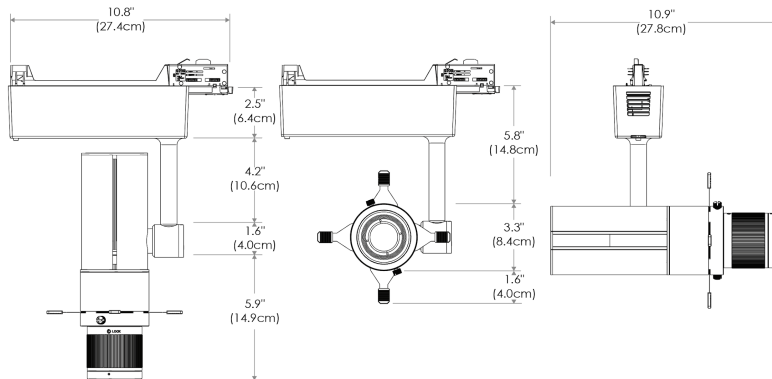

SPECIFICATIONS

Beam Angle	19° / 36° / 50°
CRI / TLCI	95/90 typical
Dimming	100% - 0% flicker free
AC Power Draw	40W max
AC Input	100 - 240V AC, 50 - 60Hz
Control	Manual, DMX512
Cooling	Passive Cooling
Acoustic Noise	0 dBA (none)
Operating Temp.	32 - 104°F (0 - 40°C)
Weight (Fixture + Power Supply)	PSP: 6.2lb / 2.8kg PST: 5.8lb / 2.6kg
Gobo Size	Diameter: E Size (37.5mm) Max Image: 28mm
Gobo Holder	Max Thickness: 0.3-1.2mm (Steel) Max Thickness: 1.0-2.0mm (Glass)
Approved Regulatory Standards	cETLus, FCC, CE, UKCA, RoHS, WEEE

MECHANICAL FIGURES

PSP 

PSP 

PST

TILT/ROTATION

* Tilt/rotation applies to all options.

PHOTOMETRIC DATA

19 Degree

Distance		3' (~0.9 m)	5' (~1.5 m)	10' (~3.0 m)
@3200K	fc	1030	529	99
	lux	11086	5696	1069
@5600K	fc	1007	515	95
	lux	10841	5543	1019
Beam Diameter		Ø 0.9' (~0.3m)	Ø 1.5' (~0.5m)	Ø 3.0' (~0.9m)

36 Degree

Distance		3' (~0.9 m)	5' (~1.5 m)	10' (~3.0 m)
@3200K	fc	293	152	29
	lux	3155	1633	315
@5600K	fc	280	145	28
	lux	3011	1557	299
Beam Diameter		Ø 1.8' (~0.5m)	Ø 2.9' (~0.9m)	Ø 5.9' (~1.8m)

50 Degree

Distance		3' (~0.9 m)	5' (~1.5 m)	10' (~3.0 m)
@3200K	fc	153	79	16
	lux	1647	854	167
@5600K	fc	146	75	15
	lux	1569	811	159
Beam Diameter		Ø 2.4' (~0.7m)	Ø 4.0' (~1.2m)	Ø 8.0' (~2.5m)