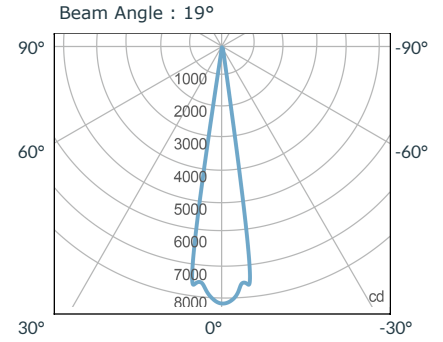

SPECIFICATIONS

Beam Angle	19° / 36° / 50°
CRI / TLCI	95/90 typical
Dimming	100% - 0% flicker free
AC Power Draw	40W max
AC Input	100 - 240V AC, 50 - 60Hz
Control	Manual, DMX512
Cooling	Passive Cooling
Acoustic Noise	0 dBA (none)
Operating Temp.	32 - 104°F (0 - 40°C)
Weight (Fixture + Power Supply)	PSP: 6.2lb / 2.8kg PST: 5.8lb / 2.6kg
Gobo Size	Diameter: E Size (37.5mm) Max Image: 28mm
Gobo Holder	Max Thickness: 0.3-1.2mm (Steel) Max Thickness: 1.0-2.0mm (Glass)
Approved Regulatory Standards	cETLus, FCC, CE, UKCA, RoHS, WEEE

MECHANICAL FIGURES

PSP 

PSP 

PST

TILT/ROTATION

* Tilt/rotation applies to all options.

PHOTOMETRIC DATA

19 Degree

Distance		3' (~0.9 m)	5' (~1.5 m)	10' (~3.0 m)
@3200K	fc	1030	529	99
	lux	11086	5696	1069
@5600K	fc	1007	515	95
	lux	10841	5543	1019
Beam Diameter		Ø 0.9' (~0.3m)	Ø 1.5' (~0.5m)	Ø 3.0' (~0.9m)

36 Degree

Distance		3' (~0.9 m)	5' (~1.5 m)	10' (~3.0 m)
@3200K	fc	293	152	29
	lux	3155	1633	315
@5600K	fc	280	145	28
	lux	3011	1557	299
Beam Diameter		Ø 1.8' (~0.5m)	Ø 2.9' (~0.9m)	Ø 5.9' (~1.8m)

50 Degree

Distance		3' (~0.9 m)	5' (~1.5 m)	10' (~3.0 m)
@3200K	fc	153	79	16
	lux	1647	854	167
@5600K	fc	146	75	15
	lux	1569	811	159
Beam Diameter		Ø 2.4' (~0.7m)	Ø 4.0' (~1.2m)	Ø 8.0' (~2.5m)