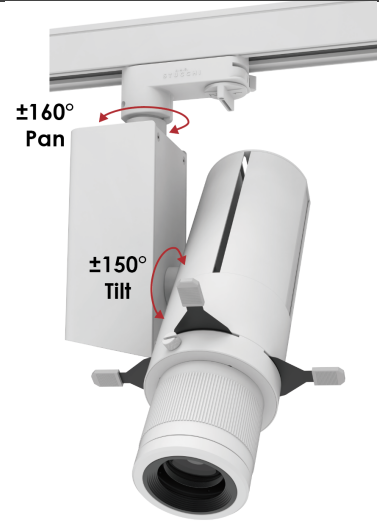

P1L Mini Leko Light (Track)

40W LED/ 19° / 36° / 50°

FLXP1L50-CLR-BK-TOX-PSP-US

FLXP1L50-CLR-WH-TOX-PST-US

- Cine-Grade Light Quality
- Point-Source LED
- DMX Controllable
- 40W Power Draw
- Four Shutters for Precise Framing

SPECIFICATIONS

Beam Angle	19° / 36° / 50°
CRI / TLCI	95/90 typical
Dimming	100% - 0% flicker free
AC Power Draw	40W max
AC Input	100 - 240V AC, 50 - 60Hz
Control	Manual, DMX512
Cooling	Passive Cooling
Acoustic Noise	0 dBA (none)
Operating Temp.	32 - 104°F (0 - 40°C)
Weight (Fixture + Power Supply)	PSP: 6.2lb / 2.8kg PST: 5.8lb / 2.6kg
Gobo Size	Diameter: E Size (37.5mm) Max Image: 28mm
Gobo Holder	Max Thickness: 0.3-1.2mm (Steel) Max Thickness: 1.0-2.0mm (Glass)
Approved Regulatory Standards	cETLus, FCC, CE, UKCA, RoHS, WEEE

MECHANICAL FIGURES

PSP 

PSP 

PST

TILT/ROTATION

* Tilt/rotation applies to all options.

PHOTOMETRIC DATA

19 Degree

Distance		3' (~0.9 m)	5' (~1.5 m)	10' (~3.0 m)
@3200K	fc	1030	529	99
	lux	11086	5696	1069
@5600K	fc	1007	515	95
	lux	10841	5543	1019
Beam Diameter		Ø 0.9' (~0.3m)	Ø 1.5' (~0.5m)	Ø 3.0' (~0.9m)

36 Degree