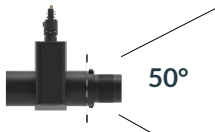

SPECIFICATIONS

Beam Angle	19° / 36° / 50°
CRI / TLCI	95/90 typical
Dimming	100% - 0% flicker free
AC Power Draw	40W max
AC Input	100 - 240V AC, 50 - 60Hz
Control	Manual, DMX512
Cooling	Passive Cooling
Acoustic Noise	0 dBA (none)
Operating Temp.	32 - 104°F (0 - 40°C)
Weight (Fixture + Power Supply)	PSP: 6.2lb / 2.8kg PST: 5.8lb / 2.6kg
Gobo Size	Diameter: E Size (37.5mm) Max Image: 28mm
Gobo Holder	Max Thickness: 0.3-1.2mm (Steel) Max Thickness: 1.0-2.0mm (Glass)
Approved Regulatory Standards	cETLus, FCC, CE, UKCA, RoHS, WEEE

Distance		3' (~0.9 m)	5' (~1.5 m)	10' (~3.0 m)
@3200K	fc	1030	529	99
	lux	11086	5696	1069
@5600K	fc	1007	515	95
	lux	10841	5543	1019
Beam Diameter		Ø 0.9' (~0.3m)	Ø 1.5' (~0.5m)	Ø 3.0' (~0.9m)

36 Degree

Distance		3' (~0.9 m)	5' (~1.5 m)	10' (~3.0 m)
@3200K	fc	293	152	29
	lux	3155	1633	315
@5600K	fc	280	145	28
	lux	3011	1557	299
Beam Diameter		Ø 1.8' (~0.5m)	Ø 2.9' (~0.9m)	Ø 5.9' (~1.8m)

50 Degree

Distance		3' (~0.9 m)	5' (~1.5 m)	10' (~3.0 m)
@3200K	fc	153	79	16
	lux	1647	854	167
@5600K	fc	146	75	15
	lux	1569	811	159
Beam Diameter		Ø 2.4' (~0.7m)	Ø 4.0' (~1.2m)	Ø 8.0' (~2.5m)