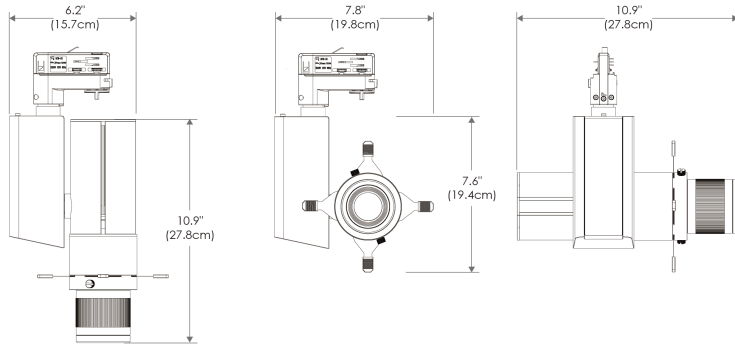

SPECIFICATIONS

Beam Angle	19° / 36° / 50°
CRI / TLCI	95/90 typical
Dimming	100% - 0% flicker free
AC Power Draw	40W max
AC Input	100 - 240V AC, 50 - 60Hz
Control	Manual, DMX512
Cooling	Passive Cooling
Acoustic Noise	0 dBA (none)
Operating Temp.	32 - 104°F (0 - 40°C)
Weight (Fixture + Power Supply)	PSP: 6.2lb / 2.8kg PST: 5.8lb / 2.6kg
Gobo Size	Diameter: E Size (37.5mm) Max Image: 28mm
Gobo Holder	Max Thickness: 0.3-1.2mm (Steel) Max Thickness: 1.0-2.0mm (Glass)
Approved Regulatory Standards	cETLus, FCC, CE, UKCA, RoHS, WEEE

MECHANICAL FIGURES

PSP 

PSP 

PST

TILT/ROTATION

* Tilt/rotation applies to all options.

PHOTOMETRIC DATA

19 Degree

Distance		3' (~0.9 m)	5' (~1.5 m)	10' (~3.0 m)
@3200K	fc	1030	529	99
	lux	11086	5696	1069
@5600K	fc	1007	515	95
	lux	10841	5543	1019
Beam Diameter		Ø 0.9' (~0.3m)	Ø 1.5' (~0.5m)	Ø 3.0' (~0.9m)

36 Degree

Distance		3' (~0.9 m)	5' (~1.5 m)	10' (~3.0 m)
@3200K	fc	293	152	29
	lux	3155	1633	315
@5600K	fc	280	145	28
	lux	3011	1557	299
Beam Diameter		Ø 1.8' (~0.5m)	Ø 2.9' (~0.9m)	Ø 5.9' (~1.8m)

50 Degree

Distance		3' (~0.9 m)	5' (~1.5 m)	10' (~3.0 m)
@3200K	fc	153	79	16
	lux	1647	854	167
@5600K	fc	146	75	15
	lux	1569	811	159
Beam Diameter		Ø 2.4' (~0.7m)	Ø 4.0' (~1.2m)	Ø 8.0' (~2.5m)