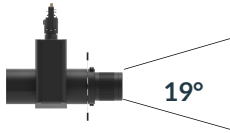

ORDERING GUIDE

FLXP1L - - - TOX - -

Beam Angle

19 19°
36 36°
50 50°

Mode

CLR All Modes
EZ All EZ Modes
RGB RGB Mode Only
CCT Tunable CCT Mode Only
3200 Fixed 3200K
5600 Fixed 5600K

Finish

WH White
BK Black

SPECIFICATIONS

Beam Angle	19° / 36° / 50°
CRI / TLCI	95/90 typical
Dimming	100% - 0% flicker free
AC Power Draw	40W max
AC Input	100 - 240V AC, 50 - 60Hz
Control	Manual, DMX512
Cooling	Passive Cooling
Acoustic Noise	0 dBA (none)
Operating Temp.	32 - 104°F (0 - 40°C)
Weight (Fixture + Power Supply)	PSP: 6.2lb / 2.8kg PST: 5.8lb / 2.6kg
Gobo Size	Diameter: E Size (37.5mm) Max Image: 28mm
Gobo Holder	Max Thickness: 0.3-1.2mm (Steel) Max Thickness: 1.0-2.0mm (Glass)
Approved Regulatory Standards	cETLus, FCC, CE, UKCA, RoHS, WEEE

MECHANICAL FIGURES

PSP 

PSP 

PST

TILT/ROTATION

* Tilt/rotation applies to all options.

PHOTOMETRIC DATA

19 Degree

Distance		3' (~0.9 m)	5' (~1.5 m)	10' (~3.0 m)
@3200K	fc	1030	529	99
	lux	11086	5696	1069
@5600K	fc	1007	515	95
	lux	10841	5543	1019
Beam Diameter		Ø 0.9' (~0.3m)	Ø 1.5' (~0.5m)	Ø 3.0' (~0.9m)

36 Degree