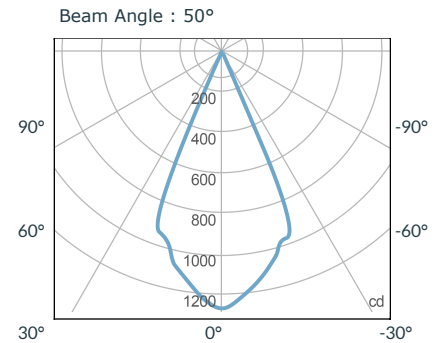

MECHANICAL FIGURES

PSP 

PSP 

PST

TILT/ROTATION

* Tilt/rotation applies to all options.

PHOTOMETRIC DATA

19 Degree

Distance		3' (~0.9 m)	5' (~1.5 m)	10' (~3.0 m)
@3200K	fc	1030	529	99
	lux	11086	5696	1069
@5600K	fc	1007	515	95
	lux	10841	5543	1019
Beam Diameter		Ø 0.9' (~0.3m)	Ø 1.5' (~0.5m)	Ø 3.0' (~0.9m)

36 Degree

Distance		3' (~0.9 m)	5' (~1.5 m)	10' (~3.0 m)
@3200K	fc	293	152	29
	lux	3155	1633	315
@5600K	fc	280	145	28
	lux	3011	1557	299
Beam Diameter		Ø 1.8' (~0.5m)	Ø 2.9' (~0.9m)	Ø 5.9' (~1.8m)

50 Degree

Distance		3' (~0.9 m)	5' (~1.5 m)	10' (~3.0 m)
@3200K	fc	153	79	16
	lux	1647	854	167
@5600K	fc	146	75	15
	lux	1569	811	159
Beam Diameter		Ø 2.4' (~0.7m)	Ø 4.0' (~1.2m)	Ø 8.0' (~2.5m)