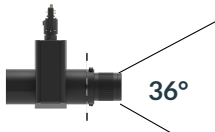

ORDERING GUIDE

FLXP1L - - - TOX - -

Beam Angle

19 19°
36 36°
50 50°

Mode

CLR All Modes
EZ All EZ Modes
RGB RGB Mode Only
CCT Tunable CCT Mode Only
3200 Fixed 3200K
5600 Fixed 5600K

Finish

WH White
BK Black

SPECIFICATIONS

Beam Angle	19° / 36° / 50°
CRI / TLCI	95/90 typical
Dimming	100% - 0% flicker free
AC Power Draw	40W max
AC Input	100 - 240V AC, 50 - 60Hz
Control	Manual, DMX512
Cooling	Passive Cooling
Acoustic Noise	0 dBA (none)
Operating Temp.	32 - 104°F (0 - 40°C)
Weight (Fixture + Power Supply)	PSP: 6.2lb / 2.8kg PST: 5.8lb / 2.6kg
Gobo Size	Diameter: E Size (37.5mm) Max Image: 28mm
Gobo Holder	Max Thickness: 0.3-1.2mm (Steel) Max Thickness: 1.0-2.0mm (Glass)
Approved Regulatory Standards	cETLus, FCC, CE, UKCA, RoHS, WEEE

MECHANICAL FIGURES

PSP 

PSP 

PST

TILT/ROTATION

* Tilt/rotation applies to all options.

PHOTOMETRIC DATA

19 Degree

Distance		3' (~0.9 m)	5' (~1.5 m)	10' (~3.0 m)
@3200K	fc	1030	529	99
	lux	11086	5696	1069
@5600K	fc	1007	515	95
	lux	10841	5543	1019
Beam Diameter		Ø 0.9' (~0.3m)	Ø 1.5' (~0.5m)	Ø 3.0' (~0.9m)

36 Degree