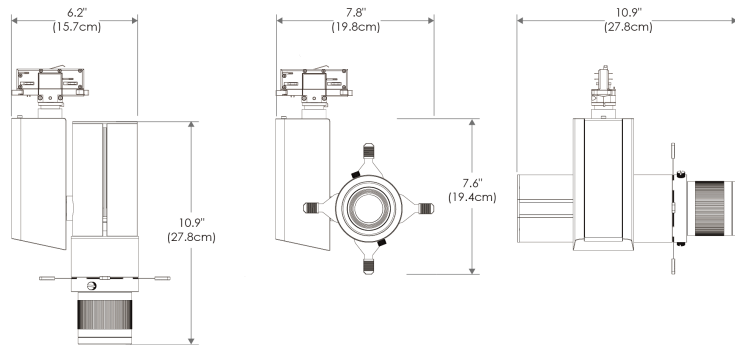

SPECIFICATIONS

Beam Angle	19° / 36° / 50°
CRI / TLCI	95/90 typical
Dimming	100% - 0% flicker free
AC Power Draw	40W max
AC Input	100 - 240V AC, 50 - 60Hz
Control	Manual, DMX512
Cooling	Passive Cooling
Acoustic Noise	0 dBA (none)
Operating Temp.	32 - 104°F (0 - 40°C)
Weight (Fixture + Power Supply)	PSP: 6.2lb / 2.8kg PST: 5.8lb / 2.6kg
Gobo Size	Diameter: E Size (37.5mm) Max Image: 28mm
Gobo Holder	Max Thickness: 0.3-1.2mm (Steel) Max Thickness: 1.0-2.0mm (Glass)
Approved Regulatory Standards	cETLus, FCC, CE, UKCA, RoHS, WEEE

MECHANICAL FIGURES

PSP 

PSP 

PST

TILT/ROTATION

* Tilt/rotation applies to all options.

PHOTOMETRIC DATA

19 Degree

Distance		3' (~0.9 m)	5' (~1.5 m)	10' (~3.0 m)
@3200K	fc	1030	529	99
	lux	11086	5696	1069
@5600K	fc	1007	515	95
	lux	10841	5543	1019
Beam Diameter		Ø 0.9' (~0.3m)	Ø 1.5' (~0.5m)	Ø 3.0' (~0.9m)

36 Degree

Distance		3' (~0.9 m)	5' (~1.5 m)	10' (~3.0 m)
@3200K	fc	293	152	29
	lux	3155	1633	315
@5600K	fc	280	145	28
	lux	3011	1557	299
Beam Diameter		Ø 1.8' (~0.5m)	Ø 2.9' (~0.9m)	Ø 5.9' (~1.8m)

50 Degree

Distance		3' (~0.9 m)	5' (~1.5 m)	10' (~3.0 m)
@3200K	fc	153	79	16
	lux	1647	854	167
@5600K	fc	146	75	15
	lux	1569	811	159
Beam Diameter		Ø 2.4' (~0.7m)	Ø 4.0' (~1.2m)	Ø 8.0' (~2.5m)