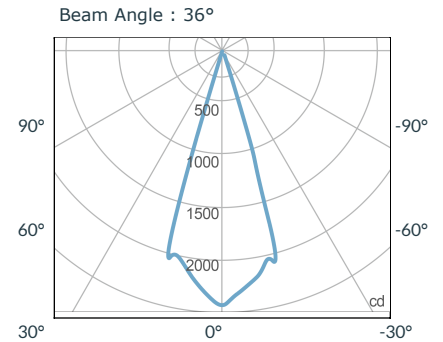

SPECIFICATIONS

Beam Angle	19° / 36° / 50°
CRI / TLCI	95/90 typical
Dimming	100% - 0% flicker free
AC Power Draw	40W max
AC Input	100 - 240V AC, 50 - 60Hz
Control	Manual, DMX512
Cooling	Passive Cooling
Acoustic Noise	0 dBA (none)
Operating Temp.	32 - 104°F (0 - 40°C)
Weight (Fixture + Power Supply)	PSP: 6.2lb / 2.8kg PST: 5.8lb / 2.6kg
Gobo Size	Diameter: E Size (37.5mm) Max Image: 28mm
Gobo Holder	Max Thickness: 0.3-1.2mm (Steel) Max Thickness: 1.0-2.0mm (Glass)
Approved Regulatory Standards	cETLus, FCC, CE, UKCA, RoHS, WEEE

MECHANICAL FIGURES

PSP 

PSP 

PST

TILT/ROTATION

* Tilt/rotation applies to all options.

PHOTOMETRIC DATA

19 Degree

Distance		3' (~0.9 m)	5' (~1.5 m)	10' (~3.0 m)
@3200K	fc	1030	529	99
	lux	11086	5696	1069
@5600K	fc	1007	515	95
	lux	10841	5543	1019
Beam Diameter		Ø 0.9' (~0.3m)	Ø 1.5' (~0.5m)	Ø 3.0' (~0.9m)

36 Degree

Distance		3' (~0.9 m)	5' (~1.5 m)	10' (~3.0 m)
@3200K	fc	293	152	29
	lux	3155	1633	315
@5600K	fc	280	145	28
	lux	3011	1557	299
Beam Diameter		Ø 1.8' (~0.5m)	Ø 2.9' (~0.9m)	Ø 5.9' (~1.8m)

50 Degree

Distance		3' (~0.9 m)	5' (~1.5 m)	10' (~3.0 m)
@3200K	fc	153	79	16
	lux	1647	854	167
@5600K	fc	146	75	15
	lux	1569	811	159
Beam Diameter		Ø 2.4' (~0.7m)	Ø 4.0' (~1.2m)	Ø 8.0' (~2.5m)