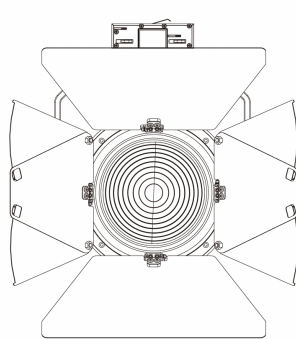

- US** US 120V
- EU** EU 220V

SPECIFICATIONS

Beam Angle	12°- 55°
CRI / TLCI	95/90 typical (in CCT Mode of 2800K-6500K)
Dimming	100% - 0% flicker free
AC Power Draw	175W max
AC Input	100 - 240V AC, 50 - 60Hz
Remote Control	DMX 512
Cooling	Fan Cooled
Acoustic Noise	23 dBA (Auto Mode)
Operating Temp.	32 - 104°F (0 - 40°C)
Weight (Fixture + Power Supply)	8.9lb / 4.1kg

- Cine-Grade Light Quality
- Point-Source LED
- DMX Controllable
- 175W Power Draw
- Compact (< 12" of Vertical Space)

MECHANICAL FIGURES

PSP

US

Flood

Focus

PSP

EU

Flood

Focus

PHOTOMETRIC DATA

Focus

Distance		3' (~0.9 m)	10' (~3.0 m)	15' (~4.6 m)
@3200K	fc	3150	359	128
	lux	33907	3865	1378
@5600K	fc	3296	376	134
	lux	35478	4048	1443
Beam Diameter		Ø 0.7' (~0.2m)	Ø 2.1' (~0.6m)	Ø 3.5' (~1.1m)

Flood

Distance		3' (~0.9 m)	10' (~3.0 m)	15' (~4.6 m)
@3200K	fc	385	45	17
	lux	4145	485	183
@5600K	fc	406	47	18
	lux	4371	506	194
Beam Diameter		Ø 0.9' (~0.6m)	Ø 8.6' (~2.6m)	Ø 14.4' (~4.4m)

ACCESSORIES