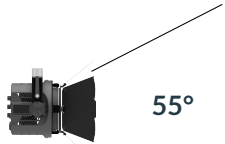

- US** US 120V
- EU** EU 220V

SPECIFICATIONS

Beam Angle	12°- 55°
CRI / TLCI	95/90 typical (in CCT Mode of 2800K-6500K)
Dimming	100% - 0% flicker free
AC Power Draw	175W max
AC Input	100 - 240V AC, 50 - 60Hz
Remote Control	DMX 512
Cooling	Fan Cooled
Acoustic Noise	23 dBA (Auto Mode)
Operating Temp.	32 - 104°F (0 - 40°C)
Weight (Fixture + Power Supply)	8.9lb / 4.1kg

Flood

Focus

PHOTOMETRIC DATA

Focus

Distance		3' (~0.9 m)	10' (~3.0 m)	15' (~4.6 m)
@3200K	fc	3150	359	128
	lux	33907	3865	1378
@5600K	fc	3296	376	134
	lux	35478	4048	1443
Beam Diameter		Ø 0.7' (~0.2m)	Ø 2.1' (~0.6m)	Ø 3.5' (~1.1m)

Flood

Distance		3' (~0.9 m)	10' (~3.0 m)	15' (~4.6 m)
@3200K	fc	385	45	17
	lux	4145	485	183
@5600K	fc	406	47	18
	lux	4371	506	194
Beam Diameter		Ø 0.9' (~0.6m)	Ø 8.6' (~2.6m)	Ø 14.4' (~4.4m)

ACCESSORIES