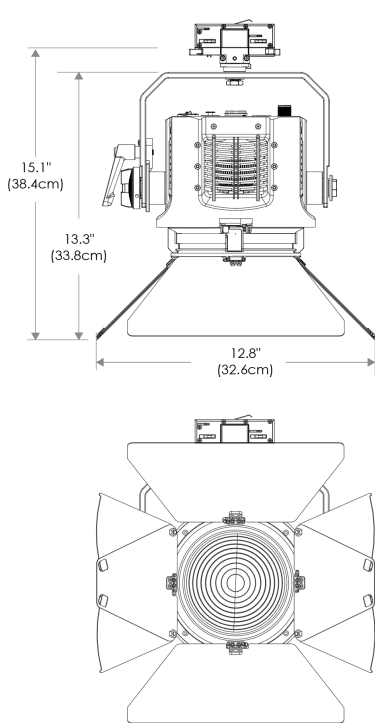

US US 120V
EU EU 220V

SPECIFICATIONS

Beam Angle	12°- 55°
CRI / TLCI	95/90 typical
Dimming	100% - 0% flicker free
AC Power Draw	175W max
AC Input	100 - 240V AC, 50 - 60Hz
Control	Manual, DMX512
Cooling	Fan Cooled
Acoustic Noise	23 dBA (Auto Mode)
Operating Temp.	32 - 104°F (0 - 40°C)
Weight (Fixture + Power Supply)	8.9lb / 4.1kg
Approved Regulatory Standards	cETLus, FCC, CE, UKCA, RoHS, WEEE

- Cine-Grade Light Quality
- Point-Source LED
- DMX Controllable
- 175W Power Draw
- Compact (< 12" of Vertical Space)

MECHANICAL FIGURES

PSP

US

Flood

Focus

PSP

EU

Flood

Focus

PHOTOMETRIC DATA

Focus

Distance		3' (~0.9 m)	10' (~3.0 m)	15' (~4.6 m)
@3200K	fc	3150	359	128
	lux	33907	3865	1378
@5600K	fc	3296	376	134
	lux	35478	4048	1443
Beam Diameter		Ø 0.7' (~0.2m)	Ø 2.1' (~0.6m)	Ø 3.5' (~1.1m)

Flood

Distance		3' (~0.9 m)	10' (~3.0 m)	15' (~4.6 m)
@3200K	fc	385	45	17
	lux	4145	485	183
@5600K	fc	406	47	18
	lux	4371	506	194
Beam Diameter		Ø 0.9' (~0.6m)	Ø 8.6' (~2.6m)	Ø 14.4' (~4.4m)

MODE DESCRIPTION