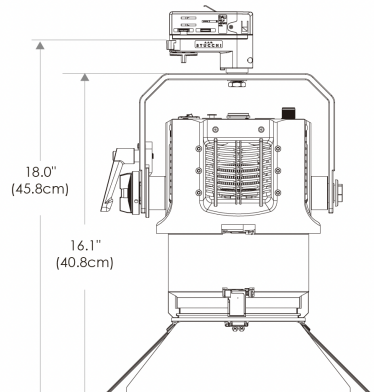

- US** US 120V
- EU** EU 220V

SPECIFICATIONS

Beam Angle	12°- 55°
CRI / TLCI	95/90 typical (in CCT Mode of 2800K-6500K)
Dimming	100% - 0% flicker free
AC Power Draw	175W max
AC Input	100 - 240V AC, 50 - 60Hz
Remote Control	DMX 512
Cooling	Fan Cooled
Acoustic Noise	23 dBA (Auto Mode)
Operating Temp.	32 - 104°F (0 - 40°C)
Weight (Fixture + Power Supply)	8.9lb / 4.1kg

- Cine-Grade Light Quality
- Point-Source LED
- DMX Controllable
- 175W Power Draw
- Compact (< 12" of Vertical Space)

MECHANICAL FIGURES

PSP

US

Flood

Focus

PSP

EU

Flood

Focus

PHOTOMETRIC DATA

Focus

Distance		3' (~0.9 m)	10' (~3.0 m)	15' (~4.6 m)
@3200K	fc	3150	359	128
	lux	33907	3865	1378
@5600K	fc	3296	376	134
	lux	35478	4048	1443
Beam Diameter		Ø 0.7' (~0.2m)	Ø 2.1' (~0.6m)	Ø 3.5' (~1.1m)

Flood

Distance		3' (~0.9 m)	10' (~3.0 m)	15' (~4.6 m)
@3200K	fc	385	45	17
	lux	4145	485	183
@5600K	fc	406	47	18
	lux	4371	506	194
Beam Diameter		Ø 0.9' (~0.6m)	Ø 8.6' (~2.6m)	Ø 14.4' (~4.4m)

ACCESSORIES