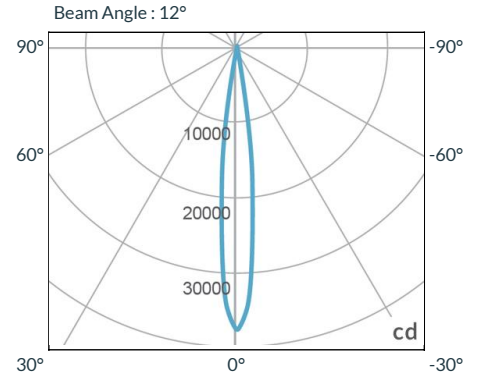

Flood

Focus

PHOTOMETRIC DATA

Focus

Distance		3' (~0.9 m)	10' (~3.0 m)	15' (~4.6 m)
@3200K	fc	3150	359	128
	lux	33907	3865	1378
@5600K	fc	3296	376	134
	lux	35478	4048	1443
Beam Diameter		Ø 0.7' (~0.2m)	Ø 2.1' (~0.6m)	Ø 3.5' (~1.1m)

Flood

Distance		3' (~0.9 m)	10' (~3.0 m)	15' (~4.6 m)
@3200K	fc	385	45	17
	lux	4145	485	183
@5600K	fc	406	47	18
	lux	4371	506	194
Beam Diameter		Ø 0.9' (~0.6m)	Ø 8.6' (~2.6m)	Ø 14.4' (~4.4m)

MODE DESCRIPTION