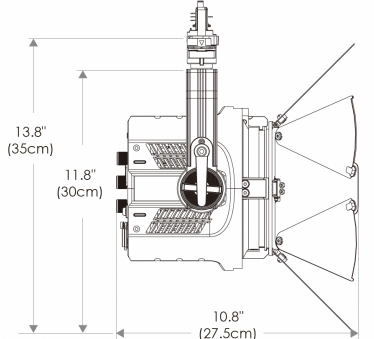

- US** US 120V
- EU** EU 220V

SPECIFICATIONS

Beam Angle	12°- 55°
CRI / TLCI	95/90 typical (in CCT Mode of 2800K-6500K)
Dimming	100% - 0% flicker free
AC Power Draw	175W max
AC Input	100 - 240V AC, 50 - 60Hz
Remote Control	DMX 512
Cooling	Fan Cooled
Acoustic Noise	23 dBA (Auto Mode)
Operating Temp.	32 - 104°F (0 - 40°C)
Weight (Fixture + Power Supply)	8.9lb / 4.1kg

- Cine-Grade Light Quality
- Point-Source LED
- DMX Controllable
- 175W Power Draw
- Compact (< 12" of Vertical Space)

MECHANICAL FIGURES

PSP

US

Flood

Focus

PSP

EU

Flood

Focus

PHOTOMETRIC DATA

Focus

Distance		3' (~0.9 m)	10' (~3.0 m)	15' (~4.6 m)
@3200K	fc	3150	359	128
	lux	33907	3865	1378
@5600K	fc	3296	376	134
	lux	35478	4048	1443
Beam Diameter		Ø 0.7' (~0.2m)	Ø 2.1' (~0.6m)	Ø 3.5' (~1.1m)

Flood

Distance		3' (~0.9 m)	10' (~3.0 m)	15' (~4.6 m)
@3200K	fc	385	45	17
	lux	4145	485	183
@5600K	fc	406	47	18
	lux	4371	506	194
Beam Diameter		Ø 0.9' (~0.6m)	Ø 8.6' (~2.6m)	Ø 14.4' (~4.4m)

ACCESSORIES