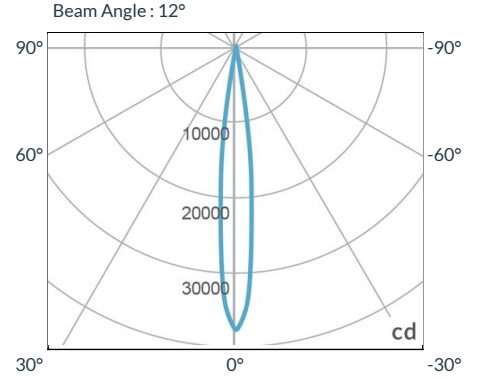

Flood

Focus

PHOTOMETRIC DATA

Focus

Distance		3' (~0.9 m)	10' (~3.0 m)	15' (~4.6 m)
@3200K	fc	3150	359	128
	lux	33907	3865	1378
@5600K	fc	3296	376	134
	lux	35478	4048	1443
Beam Diameter		Ø 0.7' (~0.2m)	Ø 2.1' (~0.6m)	Ø 3.5' (~1.1m)

Flood

Distance		3' (~0.9 m)	10' (~3.0 m)	15' (~4.6 m)
@3200K	fc	385	45	17
	lux	4145	485	183
@5600K	fc	406	47	18
	lux	4371	506	194
Beam Diameter		Ø 0.9' (~0.6m)	Ø 8.6' (~2.6m)	Ø 14.4' (~4.4m)

ACCESSORIES