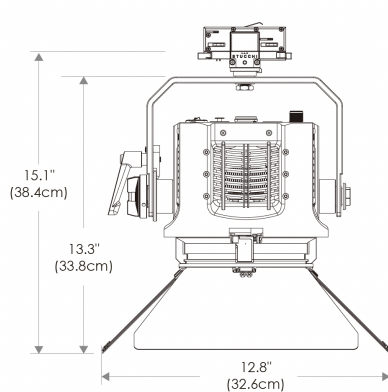

- US** US 120V
- EU** EU 220V

SPECIFICATIONS

Beam Angle	12°- 55°
CRI / TLCI	95/90 typical (in CCT Mode of 2800K-6500K)
Dimming	100% - 0% flicker free
AC Power Draw	175W max
AC Input	100 - 240V AC, 50 - 60Hz
Remote Control	DMX 512
Cooling	Fan Cooled
Acoustic Noise	23 dBA (Auto Mode)
Operating Temp.	32 - 104°F (0 - 40°C)
Weight (Fixture + Power Supply)	8.9lb / 4.1kg

- Cine-Grade Light Quality
- Point-Source LED
- DMX Controllable
- 175W Power Draw
- Compact (< 12" of Vertical Space)

MECHANICAL FIGURES

PSP

US

Flood

Focus

PSP

EU

Flood

Focus

PHOTOMETRIC DATA

Focus

Distance		3' (~0.9 m)	10' (~3.0 m)	15' (~4.6 m)
@3200K	fc	3150	359	128
	lux	33907	3865	1378
@5600K	fc	3296	376	134
	lux	35478	4048	1443
Beam Diameter		Ø 0.7' (~0.2m)	Ø 2.1' (~0.6m)	Ø 3.5' (~1.1m)

Flood

Distance		3' (~0.9 m)	10' (~3.0 m)	15' (~4.6 m)
@3200K	fc	385	45	17
	lux	4145	485	183
@5600K	fc	406	47	18
	lux	4371	506	194
Beam Diameter		Ø 0.9' (~0.6m)	Ø 8.6' (~2.6m)	Ø 14.4' (~4.4m)

ACCESSORIES