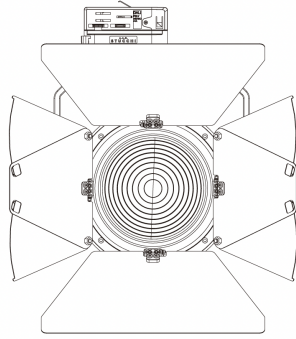

- US** US 120V
- EU** EU 220V

SPECIFICATIONS

Beam Angle	12°- 55°
CRI / TLCI	95/90 typical (in CCT Mode of 2800K-6500K)
Dimming	100% - 0% flicker free
AC Power Draw	175W max
AC Input	100 - 240V AC, 50 - 60Hz
Remote Control	DMX 512
Cooling	Fan Cooled
Acoustic Noise	23 dBA (Auto Mode)
Operating Temp.	32 - 104°F (0 - 40°C)
Weight (Fixture + Power Supply)	8.9lb / 4.1kg

- Cine-Grade Light Quality
- Point-Source LED
- DMX Controllable
- 175W Power Draw
- Compact (< 12" of Vertical Space)

MECHANICAL FIGURES

PSP

US

Flood

Focus

PSP

EU

Flood

Focus

PHOTOMETRIC DATA

Focus

Distance		3' (~0.9 m)	10' (~3.0 m)	15' (~4.6 m)
@3200K	fc	3150	359	128
	lux	33907	3865	1378
@5600K	fc	3296	376	134
	lux	35478	4048	1443
Beam Diameter		Ø 0.7' (~0.2m)	Ø 2.1' (~0.6m)	Ø 3.5' (~1.1m)

Flood

Distance		3' (~0.9 m)	10' (~3.0 m)	15' (~4.6 m)
@3200K	fc	385	45	17
	lux	4145	485	183
@5600K	fc	406	47	18
	lux	4371	506	194
Beam Diameter		Ø 0.9' (~0.6m)	Ø 8.6' (~2.6m)	Ø 14.4' (~4.4m)

ACCESSORIES