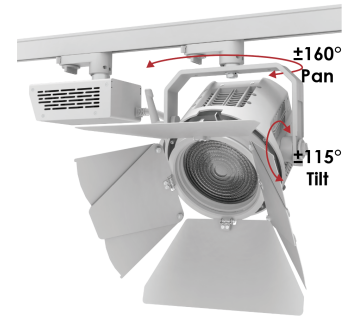

DMX 6 Channel Controller
FLXCNTL-DMX6

0-10V to DMX Converter
KSUSCB1

DALI to DMX Converter
KSUSCB2

TILT/ROTATION

* Tilt/rotation applies to all options.