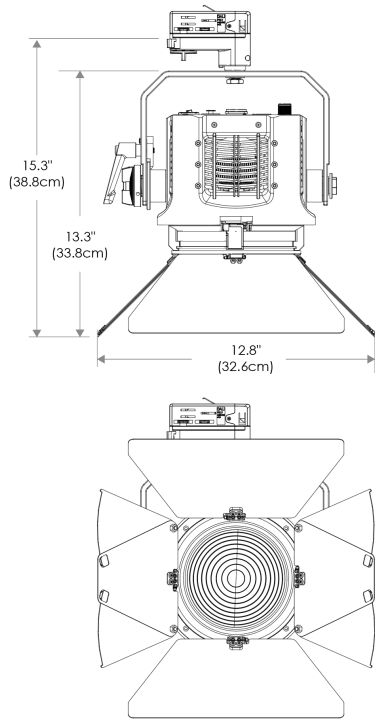

US US 120V
EU EU 220V

SPECIFICATIONS

Beam Angle	12°- 55°
CRI / TLCI	95/90 typical
Dimming	100% - 0% flicker free
AC Power Draw	175W max
AC Input	100 - 240V AC, 50 - 60Hz
Control	Manual, DMX512
Cooling	Fan Cooled
Acoustic Noise	23 dBA (Auto Mode)
Operating Temp.	32 - 104°F (0 - 40°C)
Weight (Fixture + Power Supply)	8.9lb / 4.1kg
Approved Regulatory Standards	cETLus, FCC, CE, UKCA, RoHS, WEEE

- Cine-Grade Light Quality
- Point-Source LED
- DMX Controllable
- 175W Power Draw
- Compact (< 12" of Vertical Space)

MECHANICAL FIGURES

PSP

US

Flood

Focus

PSP

EU

Flood

Focus

PHOTOMETRIC DATA

Focus

Distance		3' (~0.9 m)	10' (~3.0 m)	15' (~4.6 m)
@3200K	fc	3150	359	128
	lux	33907	3865	1378
@5600K	fc	3296	376	134
	lux	35478	4048	1443
Beam Diameter		Ø 0.7' (~0.2m)	Ø 2.1' (~0.6m)	Ø 3.5' (~1.1m)

Flood

Distance		3' (~0.9 m)	10' (~3.0 m)	15' (~4.6 m)
@3200K	fc	385	45	17
	lux	4145	485	183
@5600K	fc	406	47	18
	lux	4371	506	194
Beam Diameter		Ø 0.9' (~0.6m)	Ø 8.6' (~2.6m)	Ø 14.4' (~4.4m)

MODE DESCRIPTION