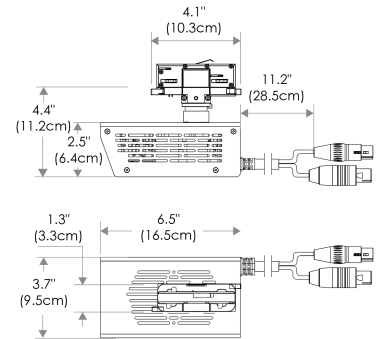

US US 120V
EU EU 220V

SPECIFICATIONS

Beam Angle	12°- 55°
CRI / TLCI	95/90 typical
Dimming	100% - 0% flicker free
AC Power Draw	175W max
AC Input	100 - 240V AC, 50 - 60Hz
Control	Manual, DMX512
Cooling	Fan Cooled
Acoustic Noise	23 dBA (Auto Mode)
Operating Temp.	32 - 104°F (0 - 40°C)
Weight (Fixture + Power Supply)	8.9lb / 4.1kg
Approved Regulatory Standards	cETLus, FCC, CE, UKCA, RoHS, WEEE

- Cine-Grade Light Quality
- Point-Source LED
- DMX Controllable
- 175W Power Draw
- Compact (< 12" of Vertical Space)

MECHANICAL FIGURES

PSP

US

Flood

Focus

PSP

EU

Flood

Focus

PHOTOMETRIC DATA

Focus

Distance		3' (~0.9 m)	10' (~3.0 m)	15' (~4.6 m)
@3200K	fc	3150	359	128
	lux	33907	3865	1378
@5600K	fc	3296	376	134
	lux	35478	4048	1443
Beam Diameter		Ø 0.7' (~0.2m)	Ø 2.1' (~0.6m)	Ø 3.5' (~1.1m)

Flood

Distance		3' (~0.9 m)	10' (~3.0 m)	15' (~4.6 m)
@3200K	fc	385	45	17
	lux	4145	485	183
@5600K	fc	406	47	18
	lux	4371	506	194
Beam Diameter		Ø 0.9' (~0.6m)	Ø 8.6' (~2.6m)	Ø 14.4' (~4.4m)

MODE DESCRIPTION