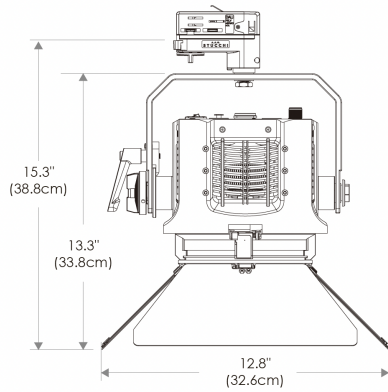

- US** US 120V
- EU** EU 220V

SPECIFICATIONS

Beam Angle	12°- 55°
CRI / TLCI	95/90 typical (in CCT Mode of 2800K-6500K)
Dimming	100% - 0% flicker free
AC Power Draw	175W max
AC Input	100 - 240V AC, 50 - 60Hz
Remote Control	DMX 512
Cooling	Fan Cooled
Acoustic Noise	23 dBA (Auto Mode)
Operating Temp.	32 - 104°F (0 - 40°C)
Weight (Fixture + Power Supply)	8.9lb / 4.1kg

- Cine-Grade Light Quality
- Point-Source LED
- DMX Controllable
- 175W Power Draw
- Compact (< 12" of Vertical Space)

MECHANICAL FIGURES

PSP

US

Flood

Focus

PSP

EU

Flood

Focus

PHOTOMETRIC DATA

Focus

Distance		3' (~0.9 m)	10' (~3.0 m)	15' (~4.6 m)
@3200K	fc	3150	359	128
	lux	33907	3865	1378
@5600K	fc	3296	376	134
	lux	35478	4048	1443
Beam Diameter		Ø 0.7' (~0.2m)	Ø 2.1' (~0.6m)	Ø 3.5' (~1.1m)

Flood

Distance		3' (~0.9 m)	10' (~3.0 m)	15' (~4.6 m)
@3200K	fc	385	45	17
	lux	4145	485	183
@5600K	fc	406	47	18
	lux	4371	506	194
Beam Diameter		Ø 0.9' (~0.6m)	Ø 8.6' (~2.6m)	Ø 14.4' (~4.4m)

ACCESSORIES