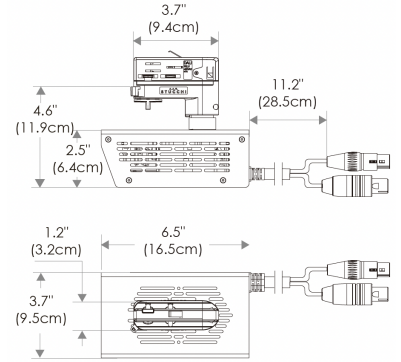

- US** US 120V
- EU** EU 220V

SPECIFICATIONS

Beam Angle	12°- 55°
CRI / TLCI	95/90 typical (in CCT Mode of 2800K-6500K)
Dimming	100% - 0% flicker free
AC Power Draw	175W max
AC Input	100 - 240V AC, 50 - 60Hz
Remote Control	DMX 512
Cooling	Fan Cooled
Acoustic Noise	23 dBA (Auto Mode)
Operating Temp.	32 - 104°F (0 - 40°C)
Weight (Fixture + Power Supply)	8.9lb / 4.1kg

- Cine-Grade Light Quality
- Point-Source LED
- DMX Controllable
- 175W Power Draw
- Compact (< 12" of Vertical Space)

MECHANICAL FIGURES

PSP

US

Flood

Focus

PSP

EU

Flood

Focus

PHOTOMETRIC DATA

Focus

Distance		3' (~0.9 m)	10' (~3.0 m)	15' (~4.6 m)
@3200K	fc	3150	359	128
	lux	33907	3865	1378
@5600K	fc	3296	376	134
	lux	35478	4048	1443
Beam Diameter		Ø 0.7' (~0.2m)	Ø 2.1' (~0.6m)	Ø 3.5' (~1.1m)

Flood

Distance		3' (~0.9 m)	10' (~3.0 m)	15' (~4.6 m)
@3200K	fc	385	45	17
	lux	4145	485	183
@5600K	fc	406	47	18
	lux	4371	506	194
Beam Diameter		Ø 0.9' (~0.6m)	Ø 8.6' (~2.6m)	Ø 14.4' (~4.4m)

ACCESSORIES