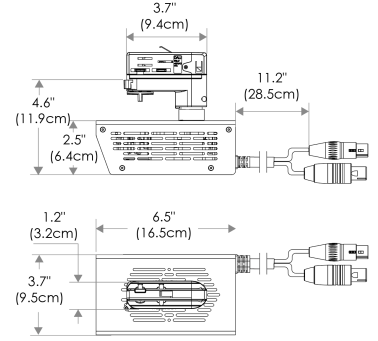

MECHANICAL FIGURES

PSP

US

Flood

Focus

PSP

EU

Flood

Focus