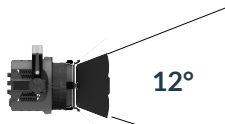

- US** US 120V
- EU** EU 220V

SPECIFICATIONS

Beam Angle	12°- 55°
CRI / TLCI	95/90 typical (in CCT Mode of 2800K-6500K)
Dimming	100% - 0% flicker free
AC Power Draw	175W max
AC Input	100 - 240V AC, 50 - 60Hz
Remote Control	DMX 512
Cooling	Fan Cooled
Acoustic Noise	23 dBA (Auto Mode)
Operating Temp.	32 - 104°F (0 - 40°C)
Weight (Fixture + Power Supply)	8.9lb / 4.1kg

Flood

Focus

PHOTOMETRIC DATA

Focus

Distance		3' (~0.9 m)	10' (~3.0 m)	15' (~4.6 m)
@3200K	fc	3150	359	128
	lux	33907	3865	1378
@5600K	fc	3296	376	134
	lux	35478	4048	1443
Beam Diameter		Ø 0.7' (~0.2m)	Ø 2.1' (~0.6m)	Ø 3.5' (~1.1m)

Flood

Distance		3' (~0.9 m)	10' (~3.0 m)	15' (~4.6 m)
@3200K	fc	385	45	17
	lux	4145	485	183
@5600K	fc	406	47	18
	lux	4371	506	194
Beam Diameter		Ø 0.9' (~0.6m)	Ø 8.6' (~2.6m)	Ø 14.4' (~4.4m)

ACCESSORIES