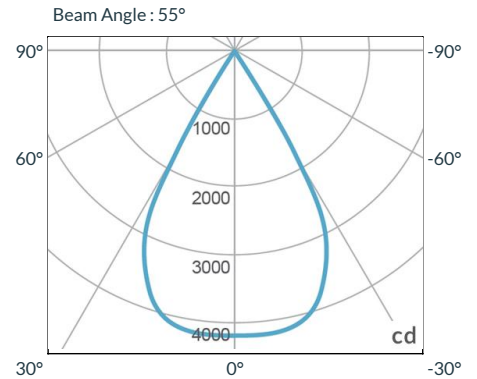

Flood

Focus

PHOTOMETRIC DATA

Focus

Distance		3' (~0.9 m)	10' (~3.0 m)	15' (~4.6 m)
@3200K	fc	3150	359	128
	lux	33907	3865	1378
@5600K	fc	3296	376	134
	lux	35478	4048	1443
Beam Diameter		Ø 0.7' (~0.2m)	Ø 2.1' (~0.6m)	Ø 3.5' (~1.1m)

Flood

Distance		3' (~0.9 m)	10' (~3.0 m)	15' (~4.6 m)
@3200K	fc	385	45	17
	lux	4145	485	183
@5600K	fc	406	47	18
	lux	4371	506	194
Beam Diameter		Ø 0.9' (~0.6m)	Ø 8.6' (~2.6m)	Ø 14.4' (~4.4m)

ACCESSORIES