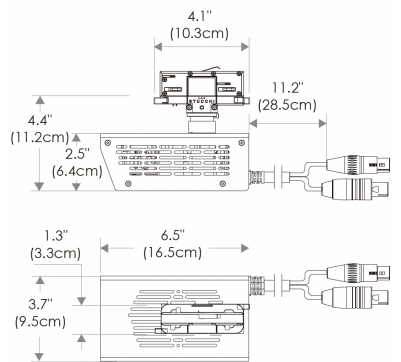

- US** US 120V
- EU** EU 220V

SPECIFICATIONS

Beam Angle	12°- 55°
CRI / TLCI	95/90 typical (in CCT Mode of 2800K-6500K)
Dimming	100% - 0% flicker free
AC Power Draw	175W max
AC Input	100 - 240V AC, 50 - 60Hz
Remote Control	DMX 512
Cooling	Fan Cooled
Acoustic Noise	23 dBA (Auto Mode)
Operating Temp.	32 - 104°F (0 - 40°C)
Weight (Fixture + Power Supply)	8.9lb / 4.1kg

- Cine-Grade Light Quality
- Point-Source LED
- DMX Controllable
- 175W Power Draw
- Compact (< 12" of Vertical Space)

MECHANICAL FIGURES

PSP

US

Flood

Focus

PSP

EU

Flood

Focus

PHOTOMETRIC DATA

Focus

Distance		3' (~0.9 m)	10' (~3.0 m)	15' (~4.6 m)
@3200K	fc	3150	359	128
	lux	33907	3865	1378
@5600K	fc	3296	376	134
	lux	35478	4048	1443
Beam Diameter		Ø 0.7' (~0.2m)	Ø 2.1' (~0.6m)	Ø 3.5' (~1.1m)

Flood

Distance		3' (~0.9 m)	10' (~3.0 m)	15' (~4.6 m)
@3200K	fc	385	45	17
	lux	4145	485	183
@5600K	fc	406	47	18
	lux	4371	506	194
Beam Diameter		Ø 0.9' (~0.6m)	Ø 8.6' (~2.6m)	Ø 14.4' (~4.4m)

ACCESSORIES