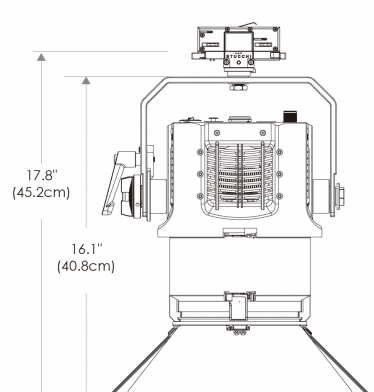

- US** US 120V
- EU** EU 220V

SPECIFICATIONS

Beam Angle	12°- 55°
CRI / TLCI	95/90 typical (in CCT Mode of 2800K-6500K)
Dimming	100% - 0% flicker free
AC Power Draw	175W max
AC Input	100 - 240V AC, 50 - 60Hz
Remote Control	DMX 512
Cooling	Fan Cooled
Acoustic Noise	23 dBA (Auto Mode)
Operating Temp.	32 - 104°F (0 - 40°C)
Weight (Fixture + Power Supply)	8.9lb / 4.1kg

- Cine-Grade Light Quality
- Point-Source LED
- DMX Controllable
- 175W Power Draw
- Compact (< 12" of Vertical Space)

MECHANICAL FIGURES

PSP

US

Flood

Focus

PSP

EU

Flood

Focus

PHOTOMETRIC DATA

Focus

Distance		3' (~0.9 m)	10' (~3.0 m)	15' (~4.6 m)
@3200K	fc	3150	359	128
	lux	33907	3865	1378
@5600K	fc	3296	376	134
	lux	35478	4048	1443
Beam Diameter		Ø 0.7' (~0.2m)	Ø 2.1' (~0.6m)	Ø 3.5' (~1.1m)

Flood

Distance		3' (~0.9 m)	10' (~3.0 m)	15' (~4.6 m)
@3200K	fc	385	45	17
	lux	4145	485	183
@5600K	fc	406	47	18
	lux	4371	506	194
Beam Diameter		Ø 0.9' (~0.6m)	Ø 8.6' (~2.6m)	Ø 14.4' (~4.4m)

ACCESSORIES