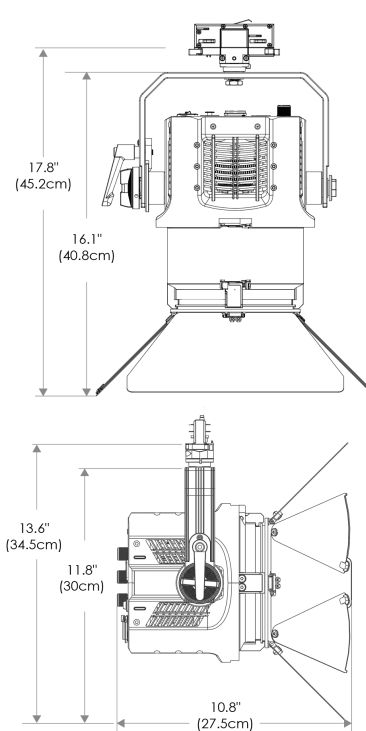

US US 120V
EU EU 220V

SPECIFICATIONS

Beam Angle	12°- 55°
CRI / TLCI	95/90 typical
Dimming	100% - 0% flicker free
AC Power Draw	175W max
AC Input	100 - 240V AC, 50 - 60Hz
Control	Manual, DMX512
Cooling	Fan Cooled
Acoustic Noise	23 dBA (Auto Mode)
Operating Temp.	32 - 104°F (0 - 40°C)
Weight (Fixture + Power Supply)	8.9lb / 4.1kg
Approved Regulatory Standards	cETLus, FCC, CE, UKCA, RoHS, WEEE

- Cine-Grade Light Quality
- Point-Source LED
- DMX Controllable
- 175W Power Draw
- Compact (< 12" of Vertical Space)

MECHANICAL FIGURES

PSP

US

Flood

Focus

PSP

EU

Flood

Focus

PHOTOMETRIC DATA

Focus

Distance		3' (~0.9 m)	10' (~3.0 m)	15' (~4.6 m)
@3200K	fc	3150	359	128
	lux	33907	3865	1378
@5600K	fc	3296	376	134
	lux	35478	4048	1443
Beam Diameter		Ø 0.7' (~0.2m)	Ø 2.1' (~0.6m)	Ø 3.5' (~1.1m)

Flood

Distance		3' (~0.9 m)	10' (~3.0 m)	15' (~4.6 m)
@3200K	fc	385	45	17
	lux	4145	485	183
@5600K	fc	406	47	18
	lux	4371	506	194
Beam Diameter		Ø 0.9' (~0.6m)	Ø 8.6' (~2.6m)	Ø 14.4' (~4.4m)

MODE DESCRIPTION