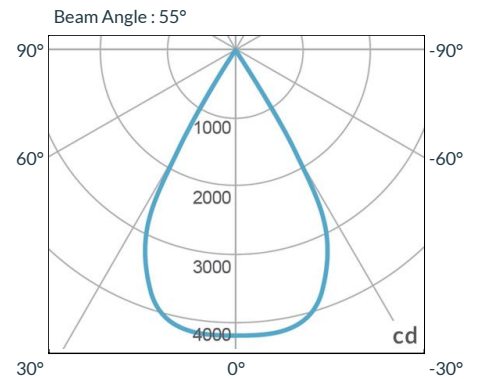

Flood

Focus

PHOTOMETRIC DATA

Focus

Distance		3' (~0.9 m)	10' (~3.0 m)	15' (~4.6 m)
@3200K	fc	3150	359	128
	lux	33907	3865	1378
@5600K	fc	3296	376	134
	lux	35478	4048	1443
Beam Diameter		Ø 0.7' (~0.2m)	Ø 2.1' (~0.6m)	Ø 3.5' (~1.1m)

Flood

Distance		3' (~0.9 m)	10' (~3.0 m)	15' (~4.6 m)
@3200K	fc	385	45	17
	lux	4145	485	183
@5600K	fc	406	47	18
	lux	4371	506	194
Beam Diameter		Ø 0.9' (~0.6m)	Ø 8.6' (~2.6m)	Ø 14.4' (~4.4m)

MODE DESCRIPTION