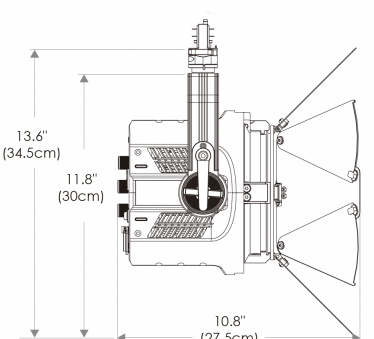

- US** US 120V
- EU** EU 220V

SPECIFICATIONS

Beam Angle	12°- 55°
CRI / TLCI	95/90 typical (in CCT Mode of 2800K-6500K)
Dimming	100% - 0% flicker free
AC Power Draw	175W max
AC Input	100 - 240V AC, 50 - 60Hz
Remote Control	DMX 512
Cooling	Fan Cooled
Acoustic Noise	23 dBA (Auto Mode)
Operating Temp.	32 - 104°F (0 - 40°C)
Weight (Fixture + Power Supply)	8.9lb / 4.1kg

- Cine-Grade Light Quality
- Point-Source LED
- DMX Controllable
- 175W Power Draw
- Compact (< 12" of Vertical Space)

MECHANICAL FIGURES

PSP

US

Flood

Focus

PSP

EU

Flood

Focus

PHOTOMETRIC DATA

Focus

Distance		3' (~0.9 m)	10' (~3.0 m)	15' (~4.6 m)
@3200K	fc	3150	359	128
	lux	33907	3865	1378
@5600K	fc	3296	376	134
	lux	35478	4048	1443
Beam Diameter		Ø 0.7' (~0.2m)	Ø 2.1' (~0.6m)	Ø 3.5' (~1.1m)

Flood

Distance		3' (~0.9 m)	10' (~3.0 m)	15' (~4.6 m)
@3200K	fc	385	45	17
	lux	4145	485	183
@5600K	fc	406	47	18
	lux	4371	506	194
Beam Diameter		Ø 0.9' (~0.6m)	Ø 8.6' (~2.6m)	Ø 14.4' (~4.4m)

ACCESSORIES