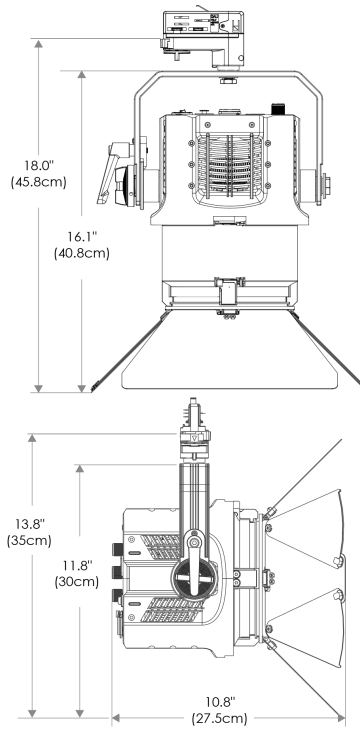

US US 120V
EU EU 220V

SPECIFICATIONS

Beam Angle	12°- 55°
CRI / TLCI	95/90 typical
Dimming	100% - 0% flicker free
AC Power Draw	175W max
AC Input	100 - 240V AC, 50 - 60Hz
Control	Manual, DMX512
Cooling	Fan Cooled
Acoustic Noise	23 dBA (Auto Mode)
Operating Temp.	32 - 104°F (0 - 40°C)
Weight (Fixture + Power Supply)	8.9lb / 4.1kg
Approved Regulatory Standards	cETLus, FCC, CE, UKCA, RoHS, WEEE

- Cine-Grade Light Quality
- Point-Source LED
- DMX Controllable
- 175W Power Draw
- Compact (< 12" of Vertical Space)

MECHANICAL FIGURES

PSP

US

Flood

Focus

PSP

EU

Flood

Focus

PHOTOMETRIC DATA

Focus

Distance		3' (~0.9 m)	10' (~3.0 m)	15' (~4.6 m)
@3200K	fc	3150	359	128
	lux	33907	3865	1378
@5600K	fc	3296	376	134
	lux	35478	4048	1443
Beam Diameter		Ø 0.7' (~0.2m)	Ø 2.1' (~0.6m)	Ø 3.5' (~1.1m)

Flood

Distance		3' (~0.9 m)	10' (~3.0 m)	15' (~4.6 m)
@3200K	fc	385	45	17
	lux	4145	485	183
@5600K	fc	406	47	18
	lux	4371	506	194
Beam Diameter		Ø 0.9' (~0.6m)	Ø 8.6' (~2.6m)	Ø 14.4' (~4.4m)

MODE DESCRIPTION