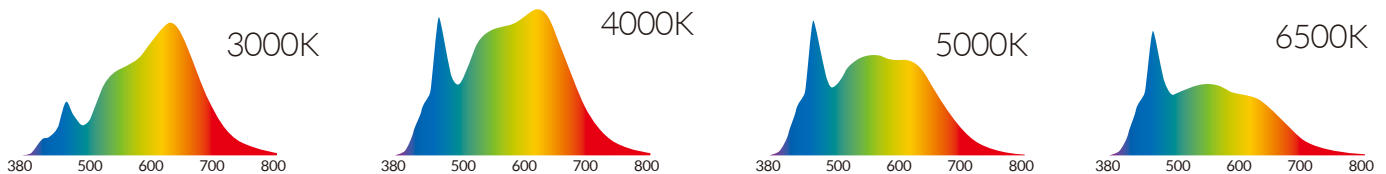

## REDEFINE SPECULAR

Let Fiilex V70 LED Viewing Lamp transform your desk into a color viewing workstation. At a fraction of the size and cost of traditional viewing stations, the V70 offers the same clean D50 and D65 light used by professionals to evaluate and compare colors in prints, paints, and fabrics. Its high CRI guarantees that your colors will look beautiful, and four color temperature settings (3000K, 4000K, 5000K, 6500K, accurate to +/-100K) let you assess your work in a variety of lighting conditions. The V70 includes a low profile Dome Diffuser and is compatible with many other Fiilex accessories, giving you even greater versatility in image viewing. Operated by three touch controls, this sleek lamp allows you to turn the light on/off, dim the light smoothly, and change the color setting. Streamline your color-critical workflow with the V70, the perfect addition to the modern image maker's office.

## FEATURES

- High CRI ( $\geq 90$ )
- Full Spectrum Quality Light
- Color Temperature Range (4 Color Settings: Warm 3000K, Middle Warm 4000K, D50 Daylight 5000K, D65 Daylight 6500K)
- Continuous Dimming 100%-20%
- Intuitive 3-Zone Touch Control
- Does Not Emit UV Radiation
- AC/DC Power, Cool to Touch
- Compatible With Fiilex Accessories

## SPECTRAL DATA

CRI Measurement*	R1	R2	R3	R4	R5	R6	R7	R8	R9	R10	R11	R12	R13	R14	R15	CRI Ra**	CRI Extended**
3000K	97	97	94	96	95	95	97	92	74	86	93	79	95	95	93	95	92
4000K	97	99	98	93	94	96	95	92	76	91	91	76	96	98	94	95	92
5000K	96	98	98	90	93	95	93	90	73	92	89	73	96	99	92	94	91
6500K	95	98	97	89	92	95	92	89	70	93	88	76	95	99	91	93	91

## SPECIFICATIONS

Size	6.8" (Width) x 27.2" (Height)
Weight	2.76 lbs / 1.25 kg
LED	Dense Matrix LED
Thermal Design	Passive Cooling
CCT Range	3000K / 4000K / 5000K / 6500K
Dimming	Continuous Between 100%-20%
CRI	≥90
Power Consumption	11-13W Max
Power Input	12-28V DC ±5%
AC Adapter	100-240V AC, 50 - 60Hz (Input) / 24 VDC, 1A, 24 W (Output)
Operating Temperature	32° - 104°F / 0 - 40° C