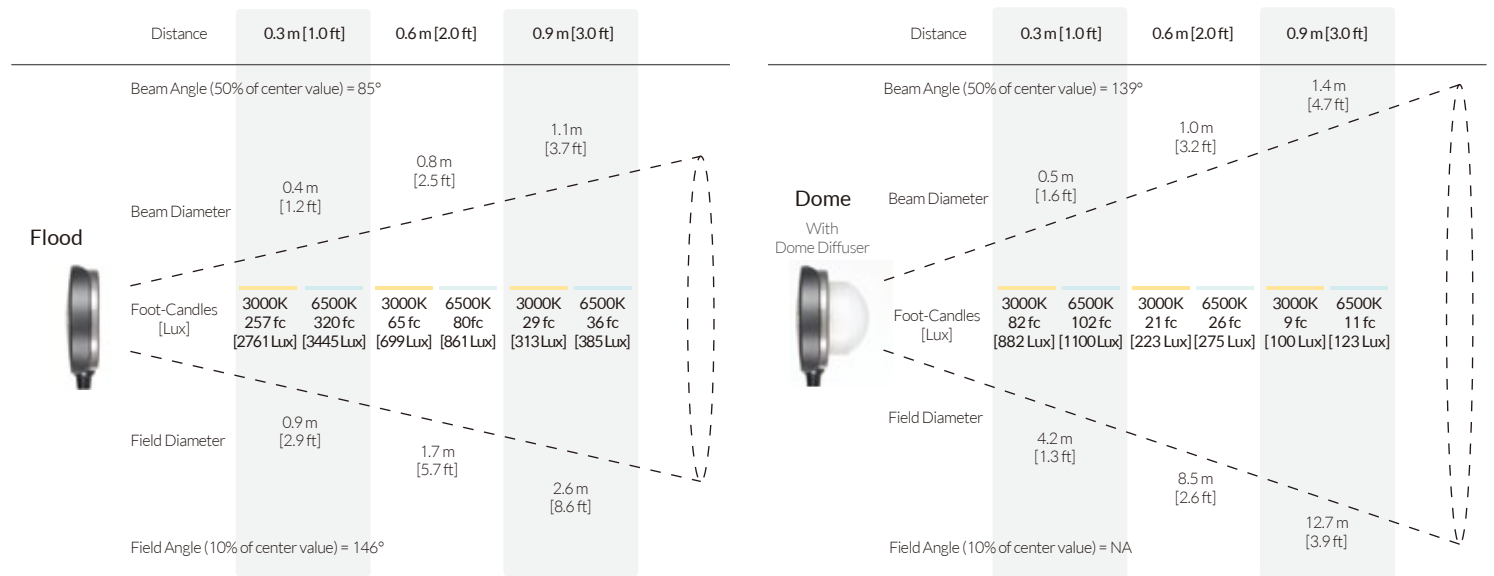

## SPECTRAL DATA

CRI Measurement*	R1	R2	R3	R4	R5	R6	R7	R8	R9	R10	R11	R12	R13	R14	R15	CRI Ra**	CRI Extended**
3000K	97	97	94	96	95	95	97	92	74	86	93	79	95	95	93	95	92
4000K	97	99	98	93	94	96	95	92	76	91	91	76	96	98	94	95	92
5000K	96	98	98	90	93	95	93	90	73	92	89	73	96	99	92	94	91
6500K	95	98	97	89	92	95	92	89	70	93	88	76	95	99	91	93	91

\*Values in this table are typical.

\*\*CRI Ra is the averaged result of R1 to R8, CRI Extended is the averaged value of R1 to R15.

## PHOTOMETRIC DATA

## SPECIFICATIONS

Size	6.8" (Width) x 27.2" (Height)
Weight	2.76 lbs / 1.25 kg
LED	Dense Matrix LED
Thermal Design	Passive Cooling
CCT Range	3000K / 4000K / 5000K / 6500K
Dimming	Continuous Between 100%-20%
CRI	≥90
Power Consumption	11-13W Max
Power Input	12-28V DC ±5%
AC Adapter	100-240V AC, 50 - 60Hz (Input) / 24 VDC, 1A, 24 W (Output)
Operating Temperature	32° - 104°F / 0 - 40° C